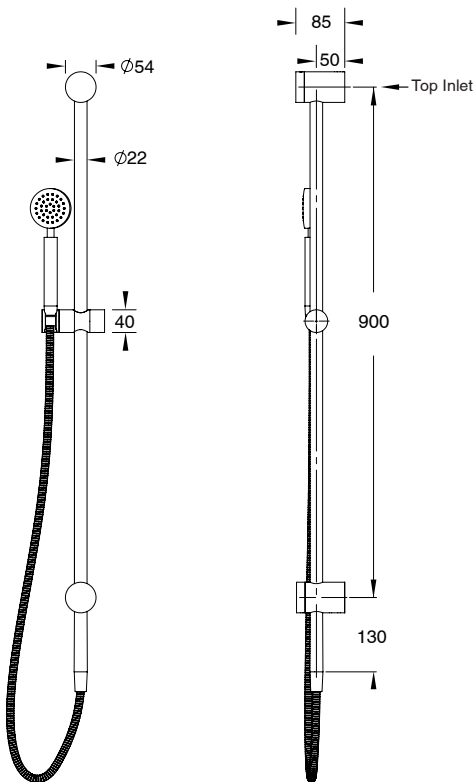

Milli Pure Single Rail Shower (3*)

SPECIFICATIONS	
Recommended Use	Domestic, Commercial, Hotel
Colour	Chrome, Matte Black, Brushed Nickel, Brushed Gunmetal
Recommended Pressure Range	300 - 500Kpa
Max Continuous Working Pressure	500Kpa
Max Continuous Working Temperature	65 deg. C
Suitable for Storage Tank Hot Water	Yes
Suitable for Continuous Flow Hot Water	Yes
Suitable for Gravity Feed Hot Water	Yes
WARRANTY	
Warranty - Domestic Use	15 Years
Spare Parts Labour	5 Years 1 Year

Please refer to Warranty Page for full Terms and Conditions

Dimensions are nominal measurements only.

Disclaimer Products in this specification manual must by regulation be installed by licensed and registered trade people. The manufacturer/distributor reserves the right to vary specifications or delete models from their range without prior notification. Dimensions are nominal measurements only. Dimensions and set-outs listed are correct at time of publication however the manufacturer/distributor takes no responsibility for printing errors.