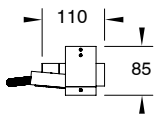

Milli Pure Single Rail Shower (3*)

SPECIFICATIONS	
Recommended Use	Domestic, Commercial, Hotel
Colour	Chrome, Matte Black, Brushed Nickel, Brushed Gunmetal
Recommended Pressure Range	300 - 500Kpa
Max Continuous Working Pressure	500Kpa
Max Continuous Working Temperature	65 deg. C
Suitable for Storage Tank Hot Water	Yes
Suitable for Continuous Flow Hot Water	Yes
Suitable for Gravity Feed Hot Water	Yes
WARRANTY	
Warranty - Domestic Use	15 Years
Spare Parts Labour	5 Years 1 Year

Please refer to Warranty Page for full Terms and Conditions

Dimensions are nominal measurements only.

Disclaimer Products in this specification manual must by regulation be installed by licensed and registered trade people. The manufacturer/distributor reserves the right to vary specifications or delete models from their range without prior notification. Dimensions are nominal measurements only. Dimensions and set-outs listed are correct at time of publication however the manufacturer/distributor takes no responsibility for printing errors.