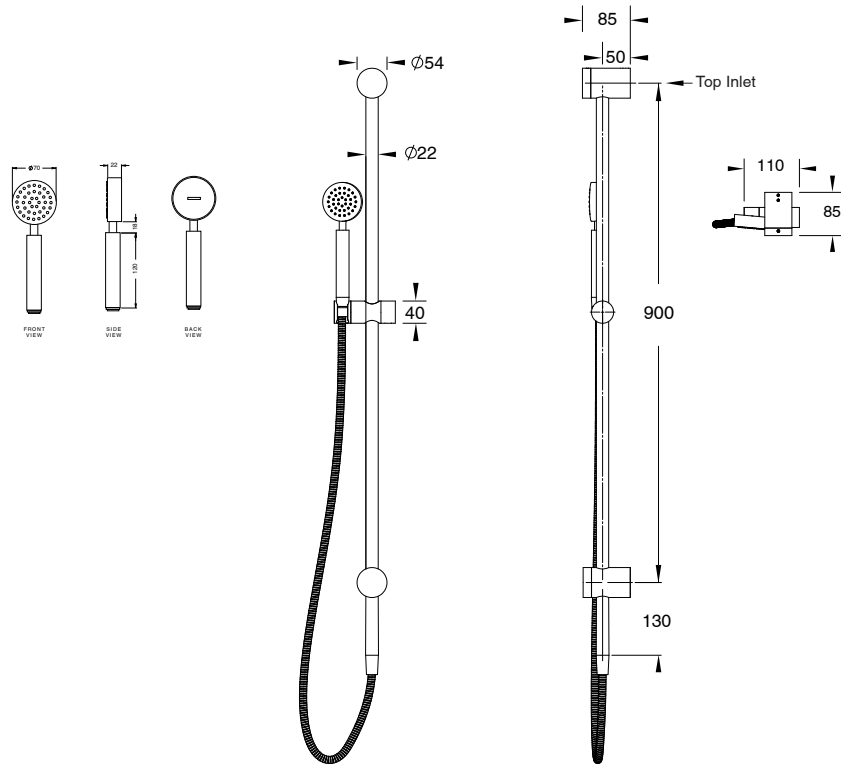

Milli Mood Edit Single Rail Shower with Wall Water Inlet Chrome (3 Star)

4201011

SPECIFICATIONS	
Recommended Use	Domestic, Hotel & Commercial
Colour	Chrome
Recommended Pressure Range	300 - 500 kPa
Maximum Continuous Working Temperature	65 deg C
Suitable for Storage Tank Hot Water	Yes
Suitable for Continuous Flow Hot Water	Yes
Suitable for Gravity Feed Hot Water	No
WARRANTY	
Warranty - Domestic Use	15 Years
Spare Parts & Labour	12 Months
<i>Please refer to Warranty Page for full Terms and Conditions</i>	

Disclaimer: Products in this specification manual must by regulation be installed by licensed and registered trade people. The manufacturer/distributor reserves the right to vary specifications or delete models from their range without prior notification. Dimensions are nominal measurements only. Dimensions and set-outs listed are correct at time of publication however the manufacturer/distributor takes no responsibility for printing errors.