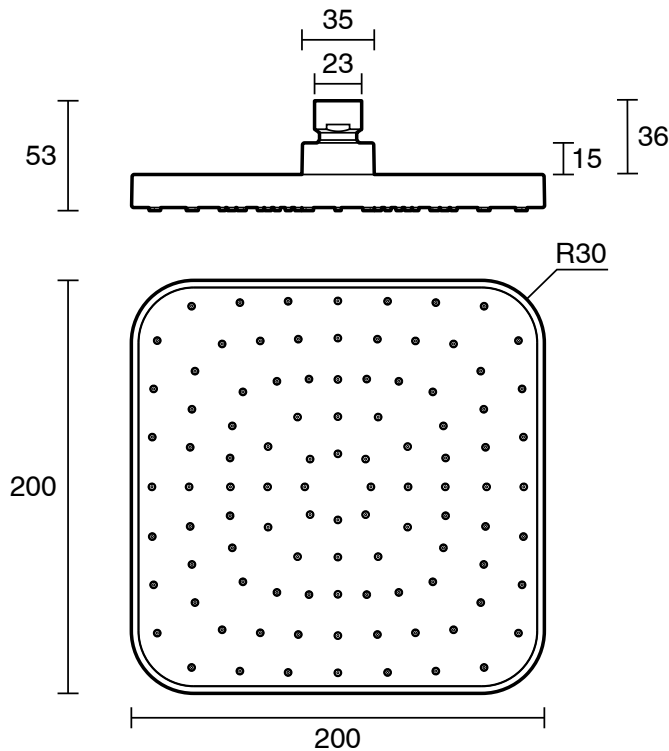

mizu

Mizu Soothe Overhead Shower 200 Brushed Nickel (5 Star)

4201021

SPECIFICATIONS

Recommended Use	Domestic;Commercial;Hotel
Colour Finish	Brushed Nickel
Max Continuous Working Pressure (kPa)	500
Max Continuous Working Temperature (deg C)	65

WARRANTY

Warranty - Domestic Use (Years)	10
Spare Parts & Labour (Years)	1

Please refer to Warranty Page for full Terms and Conditions

Dimensions are nominal measurements only.

CLEANING RECOMMENDATIONS:

We recommend the use of soapy water or approved cleaners. This product should not be cleaned with abrasive materials. Damage caused by any improper treatment is not covered by the product warranty. Refer to Warranty Conditions

Disclaimer: Products in this specification manual must by regulation be installed by licensed and registered trade people. The manufacturer/distributor reserves the right to vary specifications or delete models from their range without prior notification. Dimensions are nominal measurements only. Dimensions and set-outs listed are correct at time of publication however the manufacturer/distributor takes no responsibility for printing errors.

Published 26/11/2024

To see the complete Mizu range go to www.reece.com.au