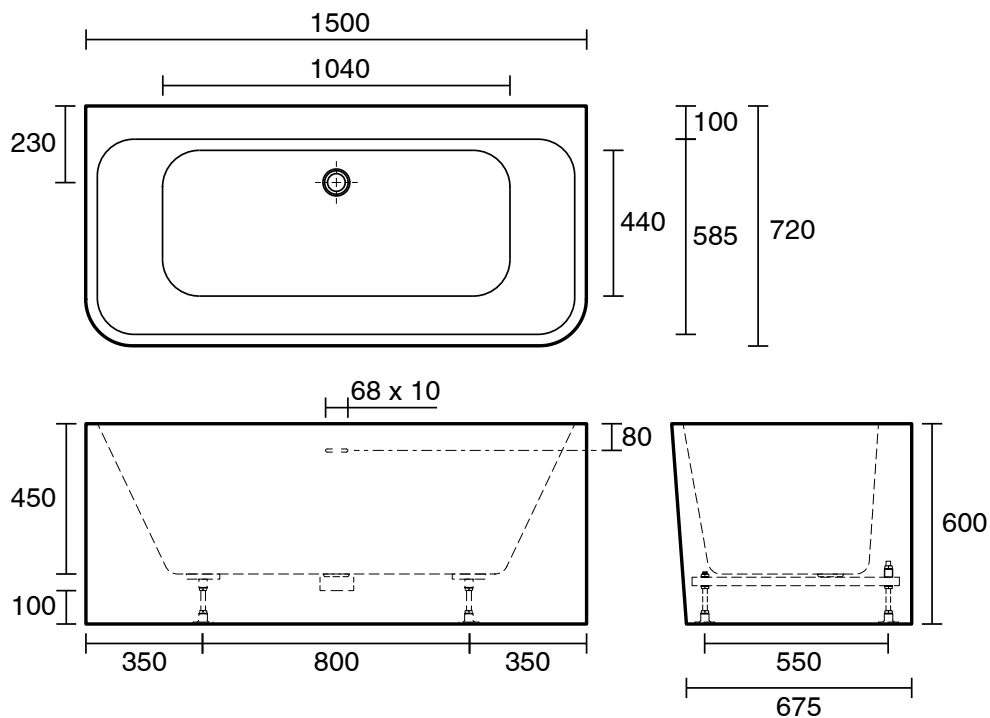

Posh Domaine Back to Wall Freestanding Bath with Overflow 1500 x 720mm White

1703128

SPECIFICATIONS

Recommended Use	Domestic, Hotel & Commercial
Material	Sanitary Grade Acrylic
Colour	White
Capacity	240 ltr
Weight	44 kg
Overflow Configuration	Overflow
Mounting	Freestanding
Plug & Waste Size	40mm
Plug & Waste	Sold Separately

WARRANTY

Warranty - Domestic Use	10 Years
Spare Parts & Labour	12 Months

Please refer to Warranty Page for full Terms and Conditions

Dimensions are nominal measurements only.

CLEANING RECOMMENDATIONS:

We recommend the use of soapy water or approved cleaners. This product should not be cleaned with abrasive materials. Damage caused by any improper treatment is not covered by the product warranty. Refer to Warranty Conditions

Disclaimer: Products in this specification manual must by regulation be installed by licensed and registered trade people. The manufacturer/distributor reserves the right to vary specifications or delete models from their range without prior notification. Dimensions are nominal measurements only. Dimensions and set-outs listed are correct at time of publication however the manufacturer/distributor takes no responsibility for printing errors.

Published 04/07/2024

To see the complete Posh range go to www.reece.com.au