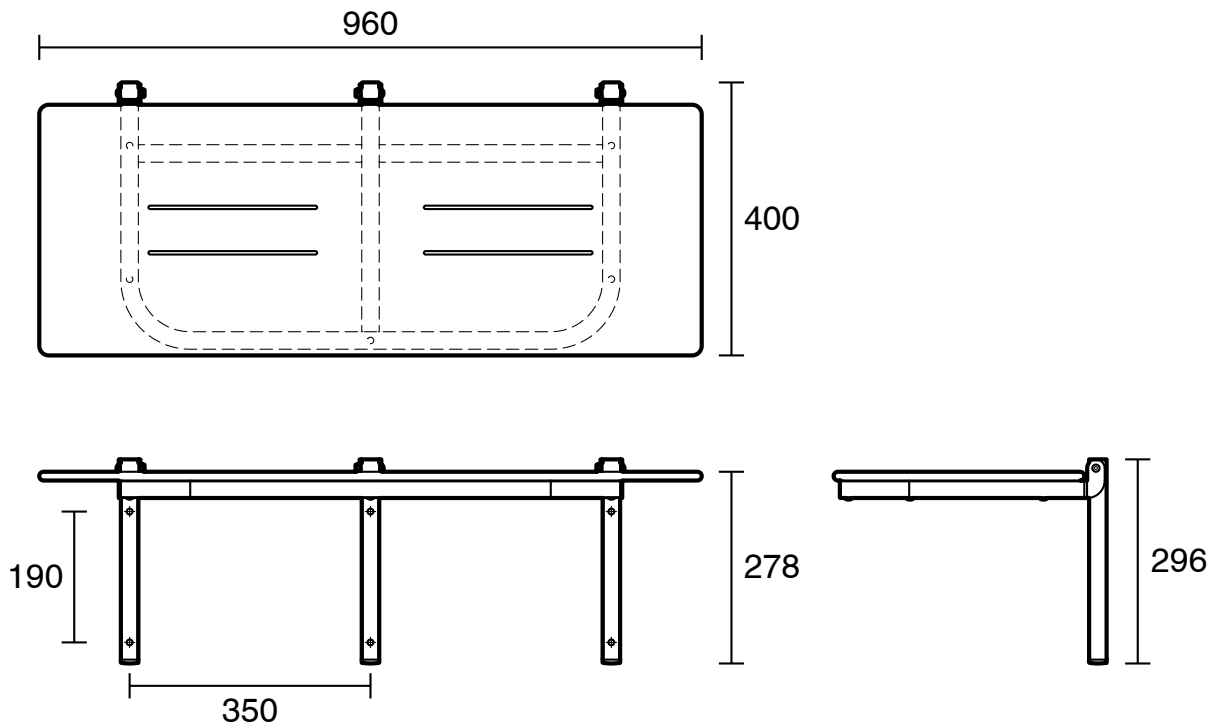

mizu

Mizu Drift Shower Seat 960 x 400mm White

2266578

SPECIFICATIONS

Recommended Use	Domestic, Hotel & Commercial
Colour	White
Material	Frame fabricated from 304 grade (18/8) stainless steel with High Density Polyethylene (HDPE) seat deck
Weight Capacity	250 kg

WARRANTY

Replacement Only - Domestic Use	20 Years
Parts Replacement Only	12 Months
<i>Please refer to Warranty Page for full Terms and Conditions</i>	

Dimensions are nominal measurements only.

CLEANING RECOMMENDATIONS:

We recommend the use of soapy water or approved cleaners. This product should not be cleaned with abrasive materials. Damage caused by any improper treatment is not covered by the product warranty. Refer to Warranty Conditions

Disclaimer: Products in this specification manual must by regulation be installed by licensed and registered trade people. The manufacturer/distributor reserves the right to vary specifications or delete models from their range without prior notification. Dimensions are nominal measurements only. Dimensions and set-outs listed are correct at time of publication however the manufacturer/distributor takes no responsibility for printing errors.

Published 05/07/2024

To see the complete Mizu range go to www.reece.com.au