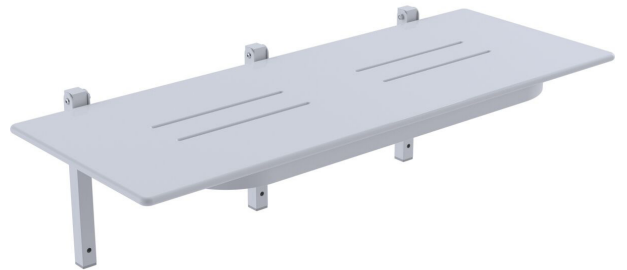

mizu

Mizu Drift Shower Seat 960 x 400mm White

2266578

SPECIFICATIONS

Recommended Use	Domestic, Hotel & Commercial
Colour	White
Material	Frame fabricated from 304 grade (18/8) stainless steel with High Density Polyethylene (HDPE) seat deck
Weight Capacity	250 kg

WARRANTY

Replacement Only - Domestic Use	20 Years
Parts Replacement Only	12 Months
<i>Please refer to Warranty Page for full Terms and Conditions</i>	

Dimensions are nominal measurements only.

CLEANING RECOMMENDATIONS:

We recommend the use of soapy water or approved cleaners. This product should not be cleaned with abrasive materials. Damage caused by any improper treatment is not covered by the product warranty. Refer to Warranty Conditions

Disclaimer: Products in this specification manual must by regulation be installed by licensed and registered trade people. The manufacturer/distributor reserves the right to vary specifications or delete models from their range without prior notification. Dimensions are nominal measurements only. Dimensions and set-outs listed are correct at time of publication however the manufacturer/distributor takes no responsibility for printing errors.

Published 05/07/2024

To see the complete Mizu range go to www.reece.com.au