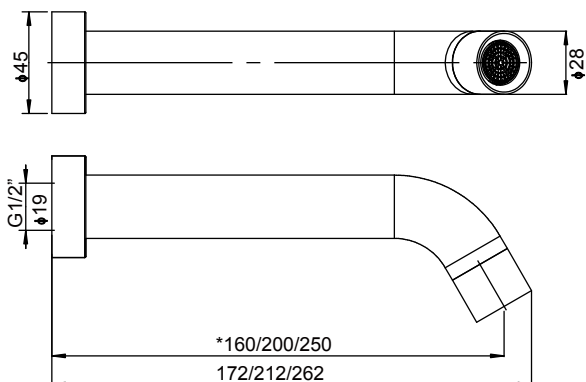

MIZU

DRIFT OUTLET

MIZU DRIFT BATH OUTLET

*White bath outlet only avail in 160mm

MIZU DRIFT BASIN OUTLET

Dimensions are nominal measurements only.

To see the complete Mizu range go to www.reece.com.au/bathrooms

SPECIFICATIONS

Recommended use	Domestic, hotel and commercial
Colour availability	White
Available length	160mm / 200mm
Standards	AS/NZS 3718
WELS	Basin outlet 4 star , 7.5 l/min

CLEANING RECOMMENDATIONS