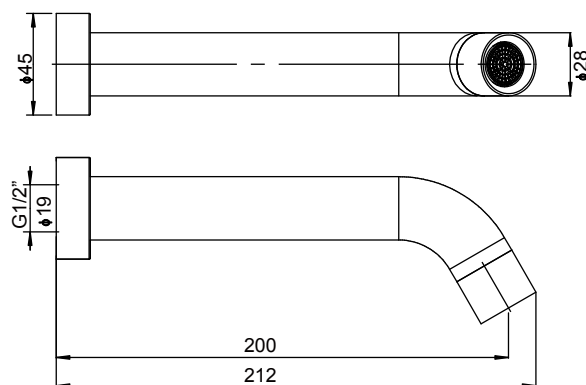

MIZU

DRIFT OUTLET

MIZU DRIFT BATH OUTLET

*White bath outlet only avail in 160mm

MIZU DRIFT BASIN OUTLET

Dimensions are nominal measurements only.

To see the complete Mizu range go to www.reece.com.au/bathrooms

SPECIFICATIONS

Recommended use	Domestic, hotel and commercial
Colour availability	White
Available length	160mm / 200mm
Standards	AS/NZS 3718
WELS	Basin outlet 4 star , 7.5 l/min

CLEANING RECOMMENDATIONS