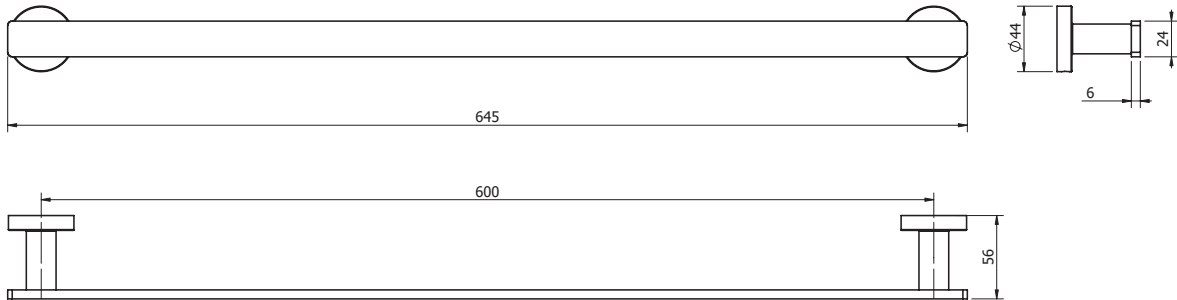

Milli Axon MK2 Single Towel Rail 600mm Matte Black

9505207

SPECIFICATIONS

Recommended Use	Domestic, Hotel & Commercial
Colour	Matte Black
Material	Aluminium/Zinc Alloy

WARRANTY

Domestic Use Replacement Only 15 Years

Please refer to Warranty Page for full Terms and Conditions

Dimensions are nominal measurements only.

CLEANING RECOMMENDATIONS:

We recommend the use of soapy water or approved cleaners. This product should not be cleaned with abrasive materials. Damage caused by any improper treatment is not covered by the product warranty. Refer to Warranty Conditions

Disclaimer: Products in this specification manual must by regulation be installed by licensed and registered trade people. The manufacturer/distributor reserves the right to vary specifications or delete models from their range without prior notification. Dimensions are nominal measurements only. Dimensions and set-outs listed are correct at time of publication however the manufacturer/distributor takes no responsibility for printing errors.

Published 28/07/2021

To see the complete Milli range go to
www.reece.com.au