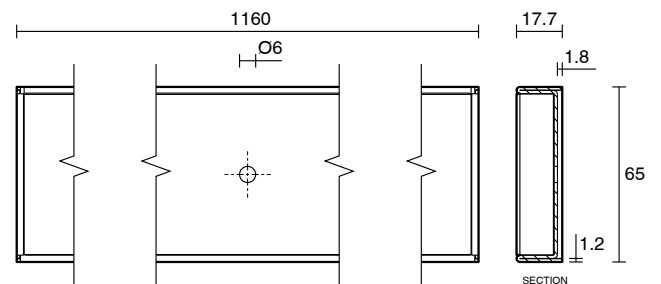

Posh Solus Tile Over Shower Tray with 1160mm Long Rear Stainless Steel Tile Insert Channel Suits Tiles 9mm and up (For 2 Wall / Corner Install) 1200mm x 900mm

9512256

SPECIFICATIONS

Recommended Use	Domestic, Hotel & Commercial
Shower Base Colour	Grey
Shower Base Material	SMC
Shower Grate Material	Stainless Steel (316 Grade)
Waste Position	Centre Rear
Shower Base Waste Size	50 mm
Weight of Shower Base	22 kg
Usage	Corner Install

WARRANTY

Warranty - Domestic Use	10 Years
Spare Parts & Labour	12 Months

Please refer to Warranty Page for full Terms and Conditions

Dimensions are nominal measurements only.

CLEANING RECOMMENDATIONS:

We recommend the use of soapy water or approved cleaners. This product should not be cleaned with abrasive materials. Damage caused by any improper treatment is not covered by the product warranty. Refer to Warranty Conditions

Disclaimer: Products in this specification manual must by regulation be installed by licensed and registered trade people. The manufacturer/distributor reserves the right to vary specifications or delete models from their range without prior notification. Dimensions are nominal measurements only. Dimensions and set-outs listed are correct at time of publication however the manufacturer/distributor takes no responsibility for printing errors.

Published 31/07/2023

To see the complete Posh range go to
www.reece.com.au