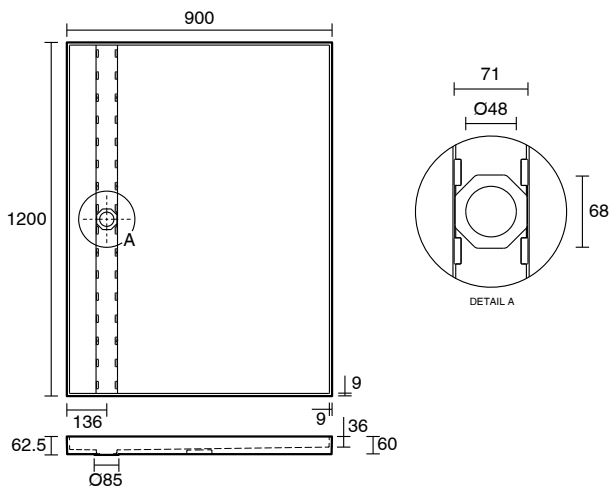

Posh Solus Tile Over Shower Tray with 1160mm Long Rear Stainless Steel Tile Insert Channel Suits Tiles 9mm and up (For 2 Wall / Corner Install) 1200mm x 900mm

9512256

SPECIFICATIONS

Recommended Use	Domestic, Hotel & Commercial
Shower Base Colour	Grey
Shower Base Material	SMC
Shower Grate Material	Stainless Steel (316 Grade)
Waste Position	Centre Rear
Shower Base Waste Size	50 mm
Weight of Shower Base	22 kg
Usage	Corner Install

WARRANTY

Warranty - Domestic Use	10 Years
Spare Parts & Labour	12 Months

Please refer to Warranty Page for full Terms and Conditions

Dimensions are nominal measurements only.

CLEANING RECOMMENDATIONS:

We recommend the use of soapy water or approved cleaners. This product should not be cleaned with abrasive materials. Damage caused by any improper treatment is not covered by the product warranty. Refer to Warranty Conditions

Disclaimer: Products in this specification manual must by regulation be installed by licensed and registered trade people. The manufacturer/distributor reserves the right to vary specifications or delete models from their range without prior notification. Dimensions are nominal measurements only. Dimensions and set-outs listed are correct at time of publication however the manufacturer/distributor takes no responsibility for printing errors.

Published 31/07/2023

To see the complete Posh range go to
www.reece.com.au