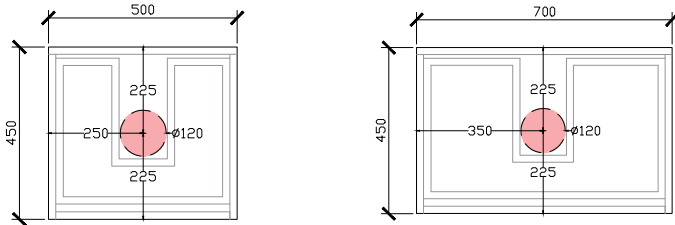

Published 16/02/2024

ISSY

Butterfly Vanity Unit

STANDARD SIZES

500mm

SIDE VIEW for all sizes

700mm

1000mm

ISSY

Butterfly Vanity Unit

STANDARD SIZES

1200mm

1500mm

1800mm

ISSY

Butterfly Vanity Unit

CUSTOM SIZES

400-600mm

SIDE VIEW for all sizes

601-800mm

801-1100mm

1100-1300mm

ISSY

Butterfly Vanity Unit

CUSTOM SIZES

1301-1600mm

1601-1800mm

1801-2000mm

Butterfly Vanity Unit

STANDARD - RECOMMENDED FOR COUNTER BASINS
120DIA CORIAN CUTOUT

500 - 700W: CENTRAL ONLY

1000W: CENTRE VOID | OFFSET LEFT & RIGHT