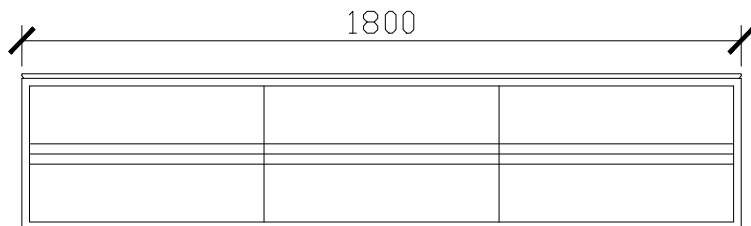

Published 16/02/2024

ISSY

Butterfly Vanity Unit

STANDARD SIZES

500mm

SIDE VIEW for all sizes

700mm

1000mm

ISSY

Butterfly Vanity Unit

STANDARD SIZES

1200mm

1500mm

1800mm

ISSY

Butterfly Vanity Unit

CUSTOM SIZES

400-600mm

SIDE VIEW for all sizes

601-800mm

801-1100mm

1100-1300mm

ISSY

Butterfly Vanity Unit