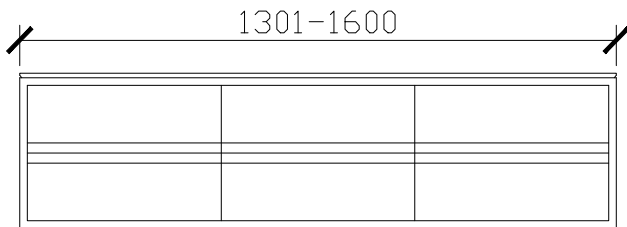

ISSY

Butterfly Vanity Unit

CUSTOM SIZES

1301-1600mm