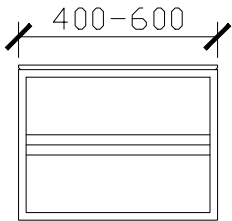

Published 16/02/2024

ISSY

Butterfly Vanity Unit

STANDARD SIZES

500mm

SIDE VIEW for all sizes

700mm

1000mm

ISSY

Butterfly Vanity Unit

STANDARD SIZES

1200mm

1500mm

1800mm

ISSY

Butterfly Vanity Unit

CUSTOM SIZES

400-600mm

SIDE VIEW for all sizes

601-800mm

801-1100mm

1100-1300mm

ISSY

Butterfly Vanity Unit

CUSTOM SIZES

1301-1600mm

1601-1800mm

1801-2000mm

Butterfly Vanity Unit

STANDARD - RECOMMENDED FOR COUNTER BASINS
120DIA CORIAN CUTOUT

500 - 700W: CENTRAL ONLY

1000W: CENTRE VOID | OFFSET LEFT & RIGHT