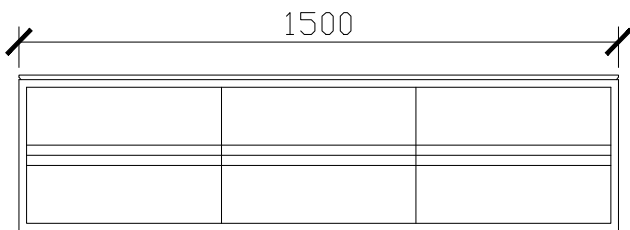

Published 16/02/2024

ISSY

Butterfly Vanity Unit

STANDARD SIZES

500mm

SIDE VIEW for all sizes

700mm

1000mm

ISSY

Butterfly Vanity Unit

STANDARD SIZES

1200mm

1500mm

1800mm

ISSY

Butterfly Vanity Unit

CUSTOM SIZES

400-600mm

SIDE VIEW for all sizes

601-800mm

801-1100mm

1100-1300mm

ISSY

Butterfly Vanity Unit