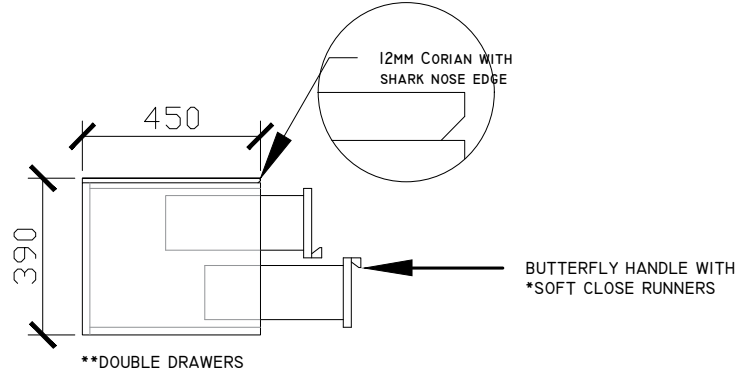

Published 16/02/2024

ISSY

Butterfly Vanity Unit

STANDARD SIZES

500mm

SIDE VIEW for all sizes

700mm

1000mm

ISSY

Butterfly Vanity Unit

STANDARD SIZES

1200mm

1500mm

1800mm

ISSY

Butterfly Vanity Unit

CUSTOM SIZES

400-600mm

SIDE VIEW for all sizes

601-800mm

801-1100mm

1100-1300mm

ISSY

Butterfly Vanity Unit