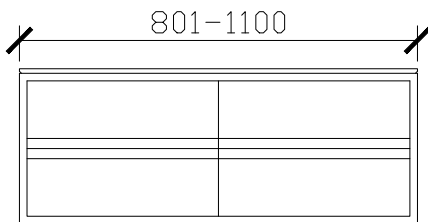

ISSY

Butterfly Vanity Unit

STANDARD SIZES

1200mm

1500mm

1800mm

ISSY

Butterfly Vanity Unit

CUSTOM SIZES

400-600mm

SIDE VIEW for all sizes

601-800mm

801-1100mm

1100-1300mm

ISSY

Butterfly Vanity Unit

CUSTOM SIZES

1301-1600mm

1601-1800mm

1801-2000mm

Butterfly Vanity Unit

STANDARD - RECOMMENDED FOR COUNTER BASINS
120DIA CORIAN CUTOUT

500 - 700W: CENTRAL ONLY

1000W: CENTRE VOID | OFFSET LEFT & RIGHT