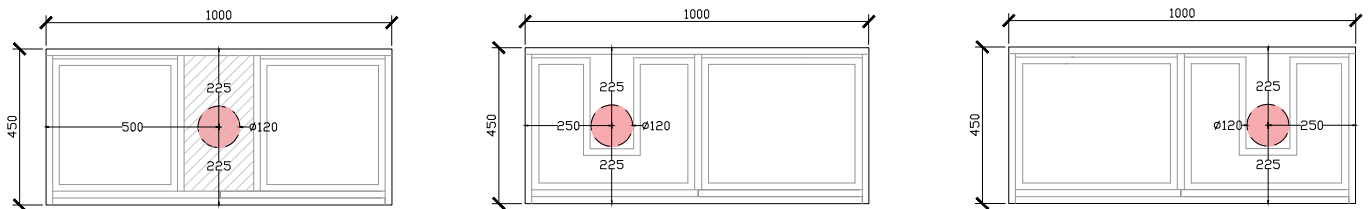

Published 16/02/2024

ISSY

Butterfly Vanity Unit

STANDARD SIZES

500mm

SIDE VIEW for all sizes

700mm

1000mm

ISSY

Butterfly Vanity Unit

STANDARD SIZES

1200mm

1500mm

1800mm

ISSY

Butterfly Vanity Unit

CUSTOM SIZES

400-600mm

SIDE VIEW for all sizes

601-800mm

801-1100mm

1100-1300mm

ISSY

Butterfly Vanity Unit

CUSTOM SIZES

1301-1600mm

1601-1800mm

1801-2000mm

Butterfly Vanity Unit

STANDARD - RECOMMENDED FOR COUNTER BASINS
120DIA CORIAN CUTOUT

500 - 700W: CENTRAL ONLY

1000W: CENTRE VOID | OFFSET LEFT & RIGHT