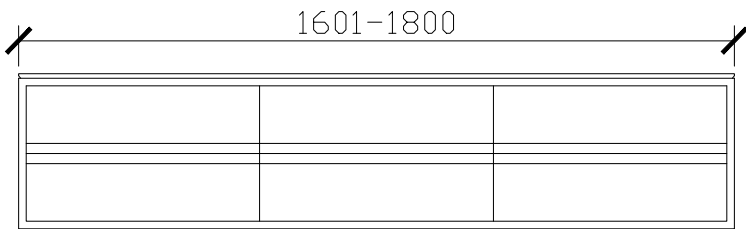

1601-1800mm