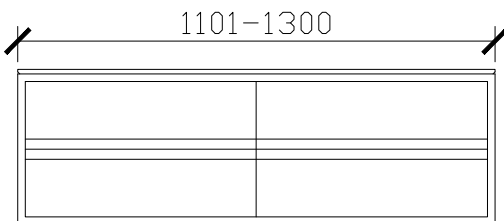

CUSTOM SIZES

400-600mm

SIDE VIEW for all sizes

601-800mm

801-1100mm

1100-1300mm

ISSY

Butterfly Vanity Unit