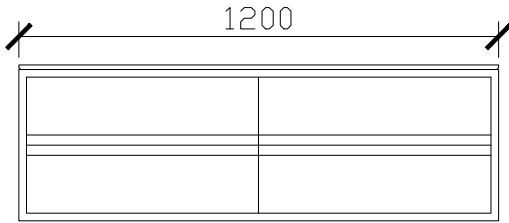

Published 16/02/2024

ISSY

Butterfly Vanity Unit

STANDARD SIZES

500mm

SIDE VIEW for all sizes

700mm

1000mm

ISSY

Butterfly Vanity Unit

STANDARD SIZES

1200mm

1500mm

1800mm

ISSY

Butterfly Vanity Unit