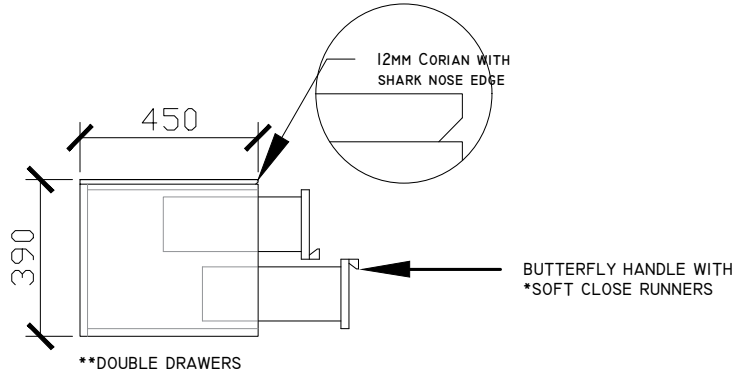

Published 16/02/2024

ISSY

Butterfly Vanity Unit

STANDARD SIZES

500mm

SIDE VIEW for all sizes

700mm

1000mm

ISSY

Butterfly Vanity Unit

STANDARD SIZES

1200mm

1500mm

1800mm

ISSY

Butterfly Vanity Unit

CUSTOM SIZES

400-600mm

SIDE VIEW for all sizes

601-800mm

801-1100mm

1100-1300mm

ISSY

Butterfly Vanity Unit

CUSTOM SIZES

1301-1600mm

1601-1800mm

1801-2000mm

Butterfly Vanity Unit

STANDARD - RECOMMENDED FOR COUNTER BASINS
120DIA CORIAN CUTOUT

500 - 700W: CENTRAL ONLY

1000W: CENTRE VOID | OFFSET LEFT & RIGHT