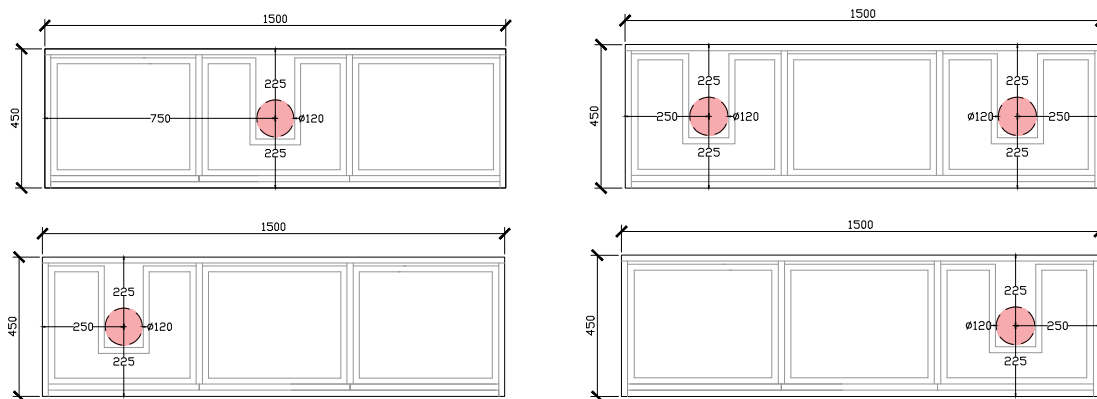

1500W: CENTRAL & DOUBLE BASIN | OFFSET LEFT & RIGHT