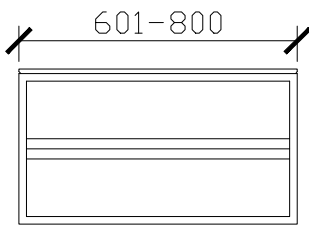

Published 16/02/2024

ISSY

Butterfly Vanity Unit

STANDARD SIZES

500mm

SIDE VIEW for all sizes

700mm

1000mm

ISSY

Butterfly Vanity Unit

STANDARD SIZES

1200mm

1500mm

1800mm

ISSY

Butterfly Vanity Unit

CUSTOM SIZES

400-600mm

SIDE VIEW for all sizes

601-800mm

801-1100mm

1100-1300mm

ISSY

Butterfly Vanity Unit

CUSTOM SIZES

1301-1600mm

1601-1800mm

1801-2000mm

Butterfly Vanity Unit

STANDARD - RECOMMENDED FOR COUNTER BASINS
120DIA CORIAN CUTOUT

500 - 700W: CENTRAL ONLY

1000W: CENTRE VOID | OFFSET LEFT & RIGHT