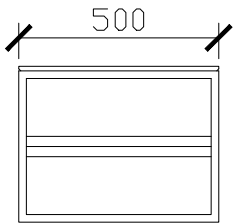

Published 16/02/2024

ISSY

Butterfly Vanity Unit

STANDARD SIZES

500mm

SIDE VIEW for all sizes

700mm

1000mm

ISSY

Butterfly Vanity Unit

STANDARD SIZES

1200mm

1500mm

1800mm

ISSY

Butterfly Vanity Unit

CUSTOM SIZES

400-600mm

SIDE VIEW for all sizes

601-800mm

801-1100mm

1100-1300mm

ISSY

Butterfly Vanity Unit

CUSTOM SIZES

1301-1600mm

1601-1800mm

1801-2000mm

Butterfly Vanity Unit

STANDARD - RECOMMENDED FOR COUNTER BASINS
120DIA CORIAN CUTOUT

500 - 700W: CENTRAL ONLY

1000W: CENTRE VOID | OFFSET LEFT & RIGHT