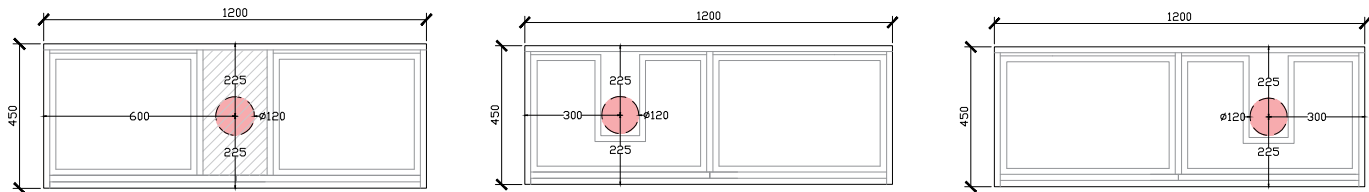

1200W: CENTRE VOID | OFFSET LEFT & RIGHT