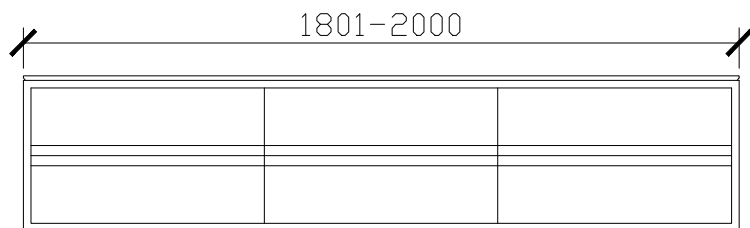

CUSTOM SIZES

400-600mm

SIDE VIEW for all sizes

601-800mm

801-1100mm

1100-1300mm

ISSY

Butterfly Vanity Unit

CUSTOM SIZES

1301-1600mm

1601-1800mm

1801-2000mm

Butterfly Vanity Unit

STANDARD - RECOMMENDED FOR COUNTER BASINS
120DIA CORIAN CUTOUT

500 - 700W: CENTRAL ONLY

1000W: CENTRE VOID | OFFSET LEFT & RIGHT