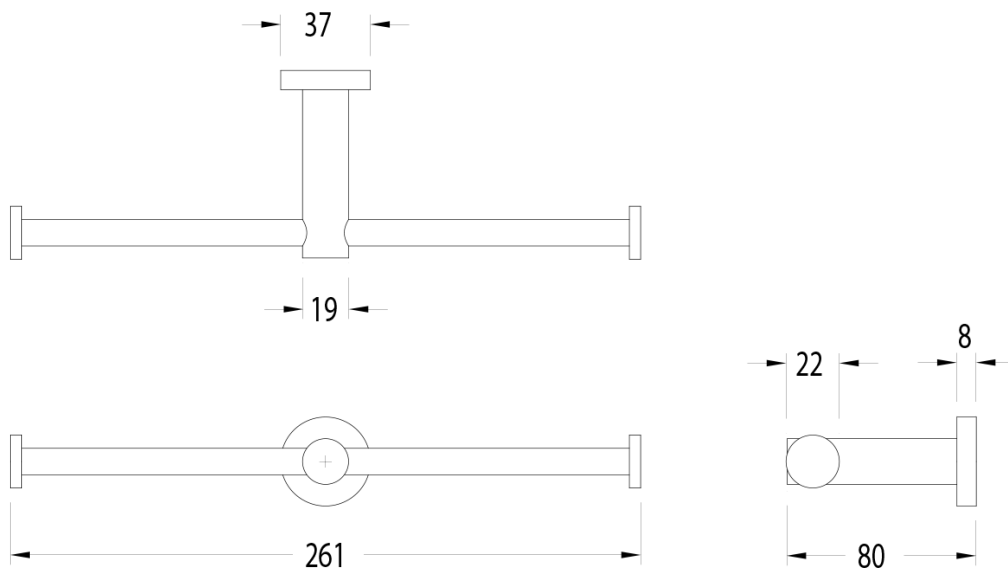

SUSSEX

Sussex Pure Double Toilet Roll Holder PVD Matte Black

9511415

SPECIFICATIONS	
Recommended Use	Residential;Commercial
Colour Finish	Matte Black
Primary Material	DR Brass
WARRANTY	
Residential Use (Years)	40
Commercial Use (Years)	10
<i>Please refer to Sussex Warranty page for full Terms and Conditions</i>	