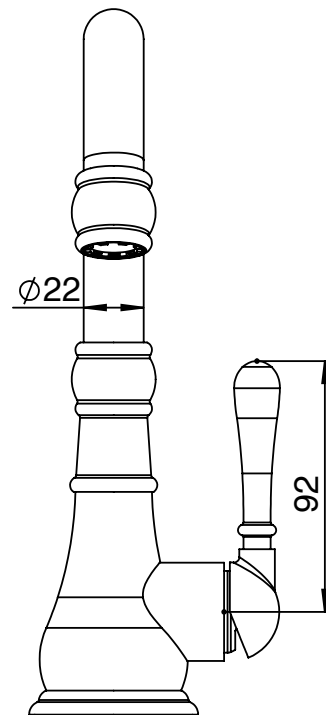

Milli

Milli Voir Basin Mixer Brushed Gunmetal (5 Star)

2265509

SPECIFICATIONS

Recommended Use	Domestic, hotel and commercial
Colour	Gunmetal
Material	DR Brass
Recommended Pressure Range	150 - 500 kPa
Max Continuous Working Pressure	500 kPa
Max Continuous Working Temperature	80 deg C
Suitable for Storage Tank Hot Water	Yes
Suitable for Continuous Flow Hot Water	Yes
Suitable for Gravity Feed Hot Water	No

WARRANTY

Warranty - Domestic Use	15 Years
Spare Parts & Labour	12 Months

Please refer to Warranty Page for full Terms and Conditions

Dimensions are nominal measurements only.

CLEANING RECOMMENDATIONS:

We recommend the use of soapy water or approved cleaners. This product should not be cleaned with abrasive materials. Damage caused by any improper treatment is not covered by the product warranty. Refer to Warranty Conditions

Disclaimer: Products in this specification manual must by regulation be installed by licensed and registered trade people. The manufacturer/distributor reserves the right to vary specifications or delete models from their range without prior notification. Dimensions are nominal measurements only. Dimensions and set-outs listed are correct at time of publication however the manufacturer/distributor takes no responsibility for printing errors.

Published 01/06/2020

To see the complete Milli range go to www.reece.com.au