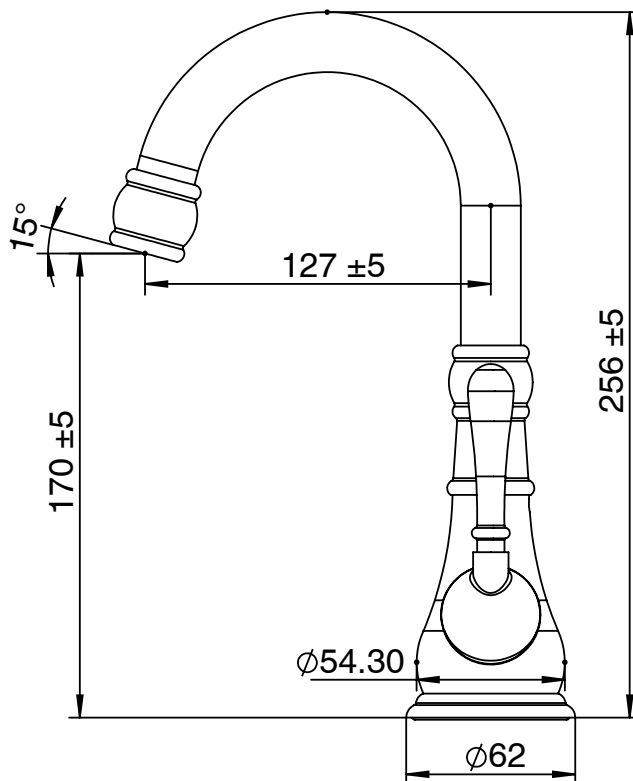

Milli

Milli Voir Basin Mixer Brushed Gunmetal (5 Star)

2265509

SPECIFICATIONS

Recommended Use	Domestic, hotel and commercial
Colour	Gunmetal
Material	DR Brass
Recommended Pressure Range	150 - 500 kPa
Max Continuous Working Pressure	500 kPa
Max Continuous Working Temperature	80 deg C
Suitable for Storage Tank Hot Water	Yes
Suitable for Continuous Flow Hot Water	Yes
Suitable for Gravity Feed Hot Water	No

WARRANTY

Warranty - Domestic Use	15 Years
Spare Parts & Labour	12 Months

Please refer to Warranty Page for full Terms and Conditions

Dimensions are nominal measurements only.

CLEANING RECOMMENDATIONS:

We recommend the use of soapy water or approved cleaners. This product should not be cleaned with abrasive materials. Damage caused by any improper treatment is not covered by the product warranty. Refer to Warranty Conditions

Disclaimer: Products in this specification manual must by regulation be installed by licensed and registered trade people. The manufacturer/distributor reserves the right to vary specifications or delete models from their range without prior notification. Dimensions are nominal measurements only. Dimensions and set-outs listed are correct at time of publication however the manufacturer/distributor takes no responsibility for printing errors.

Published 01/06/2020

To see the complete Milli range go to www.reece.com.au