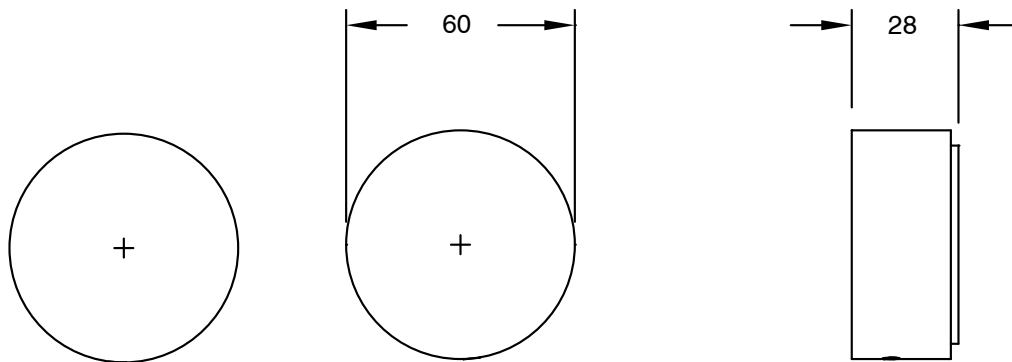

SUSSEX

Sussex Pure Basin Top Assembly Taps PVD Brushed Bronze

9511096

SPECIFICATIONS	
Recommended Use	Residential;Commercial
Colour Finish	Brushed Bronze
Primary Material	DR Brass
Recommended Pressure Range	150 - 500 kPa as per AS3500
Max Continuous Working Temperature (deg C)	65
Min Continuous Working Temperature (deg C)	1
WARRANTY	
Residential Use (Years)	40
Commercial Use (Years)	10
<i>Please refer to Sussex Warranty page for full Terms and Conditions</i>	