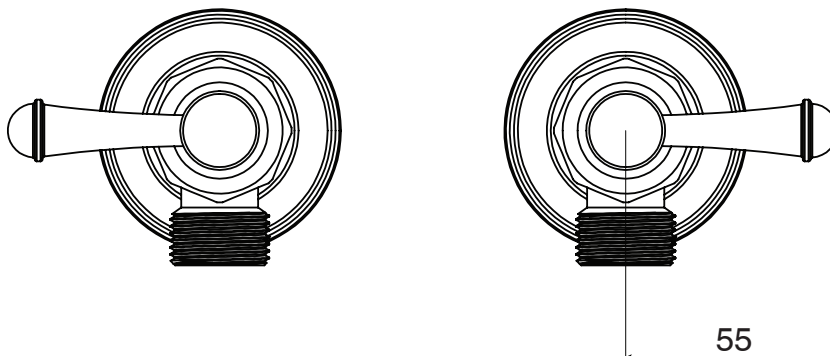

Posh Canterbury Washing Machine Stops Lever

SPECIFICATIONS

Recommended Use	Domestic, hotel and commercial
Colour	Chrome
Colour Availability	Chrome, Brass Gold
Material	Brass - DR
Recommended Pressure Range	150 - 500 kPa
Max Continuous Working Pressure	500 kPa
Max Continuous Working Temperature	80 deg C
Suitable for Storage Tank Hot Water	Yes
Suitable for Continuous Flow Hot Water	Yes
Suitable for Gravity Feed Hot Water	No

WARRANTY

Warranty - Domestic Use	10 Years
Spare Parts & Labour	12 Months

Please refer to Warranty Page for full Terms and Conditions

Dimensions are nominal measurements only.

CLEANING RECOMMENDATIONS:

We recommend the use of soapy water or approved cleaners. This product should not be cleaned with abrasive materials. Damage caused by any improper treatment is not covered by the product warranty. Refer to Warranty Conditions

Disclaimer: Products in this specification manual must by regulation be installed by licensed and registered trade people. The manufacturer/distributor reserves the right to vary specifications or delete models from their range without prior notification. Dimensions are nominal measurements only. Dimensions and set-outs listed are correct at time of publication however the manufacturer/distributor takes no responsibility for printing errors.

Published 01/05/2018

To see the complete Posh range go to www.reece.com.au/bathrooms