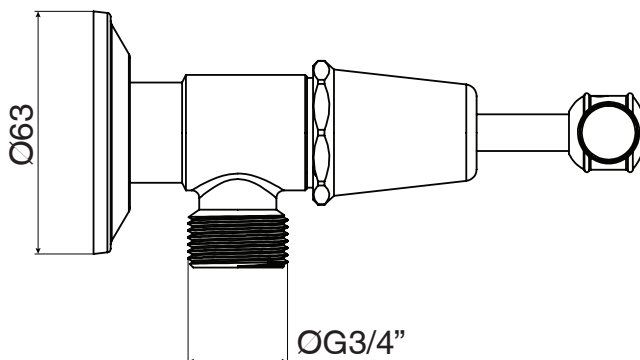

Posh Canterbury Washing Machine Stops Lever

SPECIFICATIONS

Recommended Use	Domestic, hotel and commercial
Colour	Chrome
Colour Availability	Chrome, Brass Gold
Material	Brass - DR
Recommended Pressure Range	150 - 500 kPa
Max Continuous Working Pressure	500 kPa
Max Continuous Working Temperature	80 deg C
Suitable for Storage Tank Hot Water	Yes
Suitable for Continuous Flow Hot Water	Yes
Suitable for Gravity Feed Hot Water	No

WARRANTY

Warranty - Domestic Use	10 Years
Spare Parts & Labour	12 Months

Please refer to Warranty Page for full Terms and Conditions

Dimensions are nominal measurements only.

CLEANING RECOMMENDATIONS:

We recommend the use of soapy water or approved cleaners. This product should not be cleaned with abrasive materials. Damage caused by any improper treatment is not covered by the product warranty. Refer to Warranty Conditions

Disclaimer: Products in this specification manual must by regulation be installed by licensed and registered trade people. The manufacturer/distributor reserves the right to vary specifications or delete models from their range without prior notification. Dimensions are nominal measurements only. Dimensions and set-outs listed are correct at time of publication however the manufacturer/distributor takes no responsibility for printing errors.

Published 01/05/2018

To see the complete Posh range go to www.reece.com.au/bathrooms