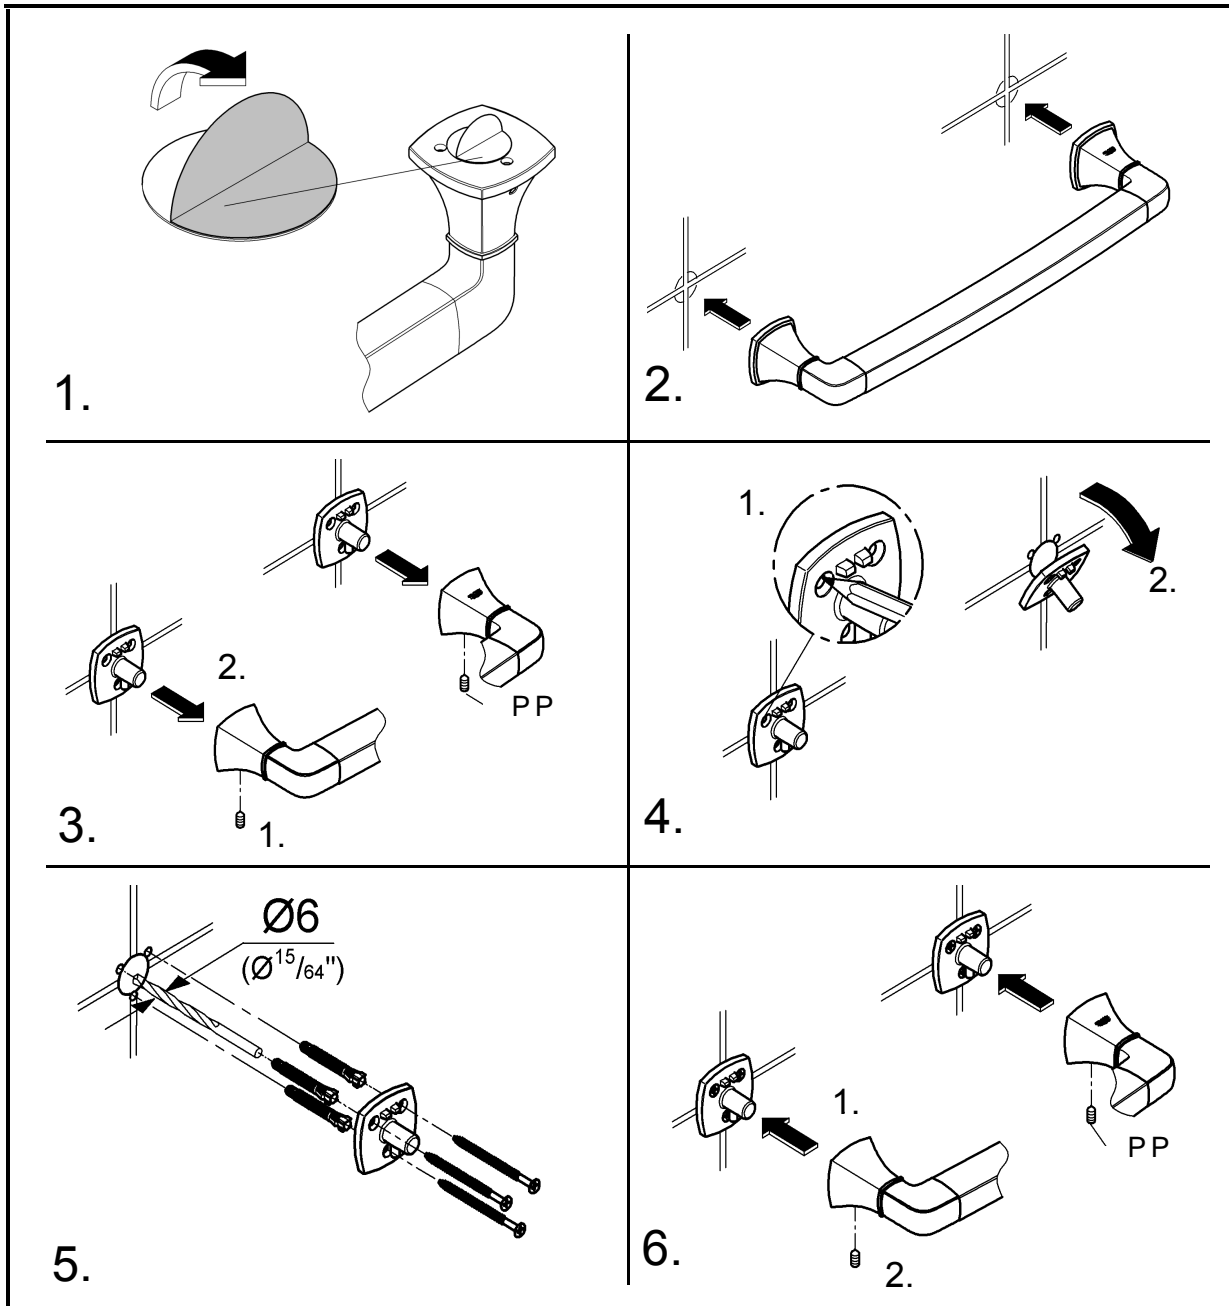

GRANDERA
BATH GRIP
MODEL #40633000

Pure Freude
an Wasser

Product Specifications

Product Description:

Grandera
Bath grip

length 385 mm

GROHE StarLight® chrome finish

Installation instructions

Installation Instructions

When installing bathroom accessories please ensure all fixings are installed for maximum stability.

Care

For directions on the care of this fitting, please refer to the accompanying care instructions.