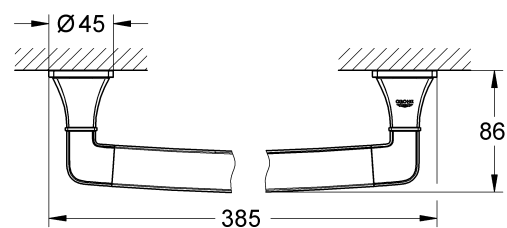

GRANDERA
BATH GRIP
MODEL #40633000

Pure Freude
an Wasser

Product Specifications

Product Description:

Grandera
Bath grip

length 385 mm

GROHE StarLight® chrome finish

Installation instructions