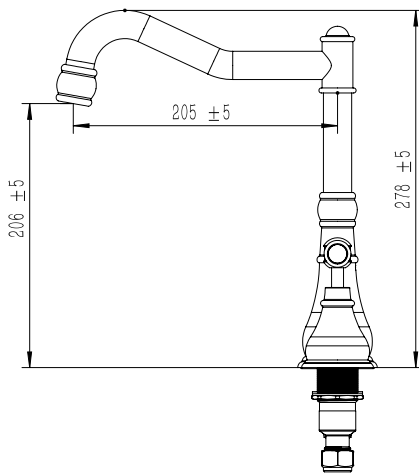

Milli Voir Hob English Kitchen / Spa Set Lever Handle with Porcelain Handles Brushed Gunmetal (4 Star)

2265552

SPECIFICATIONS

Recommended Use	Domestic, hotel and commercial
Colour	Gunmetal
Material	DR Brass
Recommended Pressure Range	150 - 500 kPa
Max Continuous Working Pressure	500 kPa
Max Continuous Working Temperature	80 deg C
Suitable for Storage Tank Hot Water	Yes
Suitable for Continuous Flow Hot Water	Yes
Suitable for Gravity Feed Hot Water	No

WARRANTY

Warranty - Domestic Use	15 Years
Spare Parts & Labour	12 Months

Please refer to Warranty Page for full Terms and Conditions

Dimensions are nominal measurements only.

CLEANING RECOMMENDATIONS:

We recommend the use of soapy water or approved cleaners. This product should not be cleaned with abrasive materials. Damage caused by any improper treatment is not covered by the product warranty. Refer to Warranty Conditions

Disclaimer: Products in this specification manual must by regulation be installed by licensed and registered trade people. The manufacturer/distributor reserves the right to vary specifications or delete models from their range without prior notification. Dimensions are nominal measurements only. Dimensions and set-outs listed are correct at time of publication however the manufacturer/distributor takes no responsibility for printing errors.

Published 01/06/2020

To see the complete Milli range go to www.reece.com.au