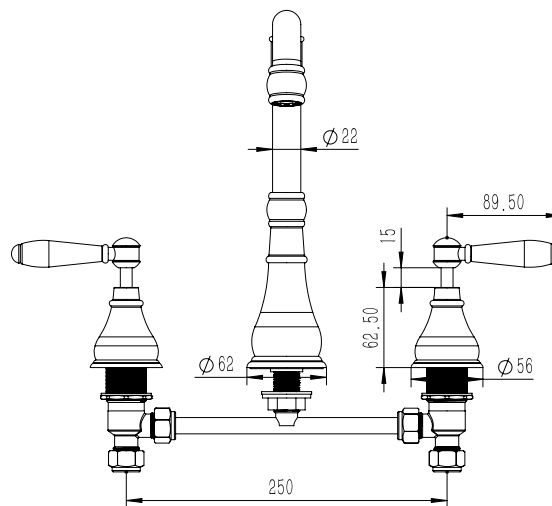

Milli Voir Hob English Kitchen / Spa Set Lever Handle with Porcelain Handles Brushed Gunmetal (4 Star)

2265552

SPECIFICATIONS

Recommended Use	Domestic, hotel and commercial
Colour	Gunmetal
Material	DR Brass
Recommended Pressure Range	150 - 500 kPa
Max Continuous Working Pressure	500 kPa
Max Continuous Working Temperature	80 deg C
Suitable for Storage Tank Hot Water	Yes
Suitable for Continuous Flow Hot Water	Yes
Suitable for Gravity Feed Hot Water	No

WARRANTY

Warranty - Domestic Use	15 Years
Spare Parts & Labour	12 Months

Please refer to Warranty Page for full Terms and Conditions

Dimensions are nominal measurements only.

CLEANING RECOMMENDATIONS:

We recommend the use of soapy water or approved cleaners. This product should not be cleaned with abrasive materials. Damage caused by any improper treatment is not covered by the product warranty. Refer to Warranty Conditions

Disclaimer: Products in this specification manual must by regulation be installed by licensed and registered trade people. The manufacturer/distributor reserves the right to vary specifications or delete models from their range without prior notification. Dimensions are nominal measurements only. Dimensions and set-outs listed are correct at time of publication however the manufacturer/distributor takes no responsibility for printing errors.

Published 01/06/2020

To see the complete Milli range go to www.reece.com.au