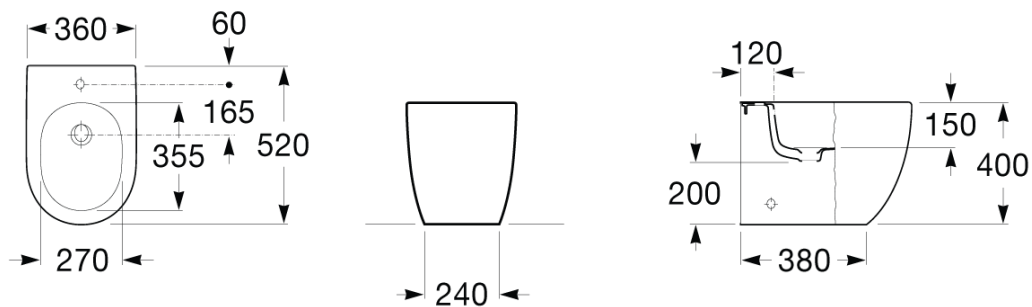

CLEANING RECOMMENDATIONS:

We recommend the use of soapy water or approved cleaners. This product should not be cleaned with abrasive materials. Damage caused by any improper treatment is not covered by the product warranty. Refer to Warranty Conditions.

Dimensions are nominal measurements only.

Disclaimer: Products in this specification manual must be installed by licensed and registered trade people. The manufacturer/distributor reserves the right to vary specifications or delete models from their range without prior notification. Dimensions are nominal measurements only. Dimensions and set-outs listed are correct at time of publication however the manufacturer/distributor takes no responsibility for printing errors.

Published 26/08/2020