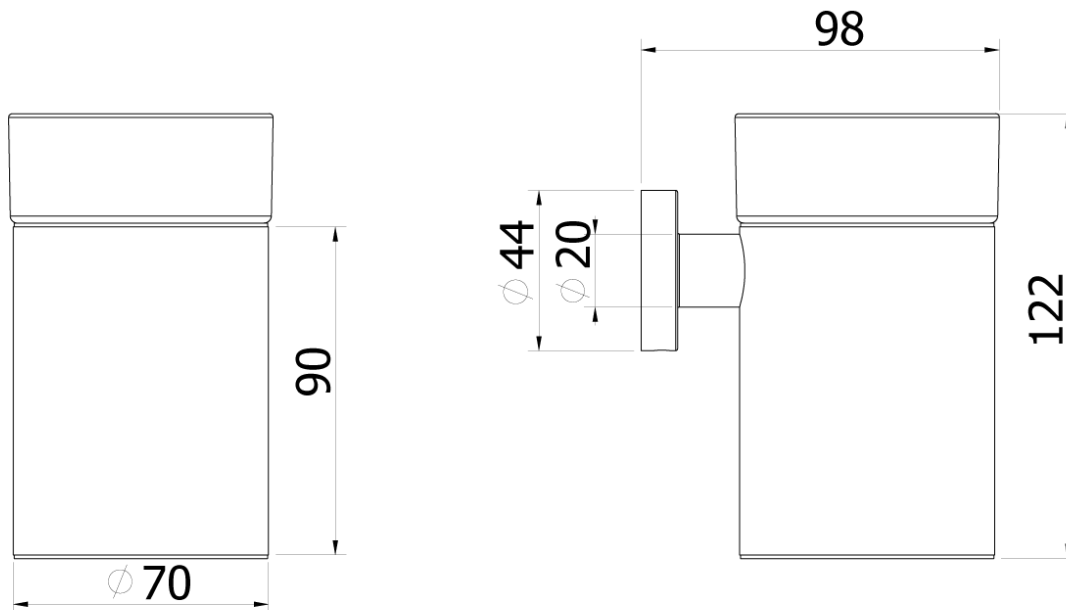

Milli Axon MK2 Wall Mount Tumbler Glass/Matte Black

9505202

SPECIFICATIONS

Recommended Use	Domestic, Hotel & Commercial
Colour	Glass/Matte Black
Material	Stainless Steel/Zinc Alloy

WARRANTY

Domestic Use Replacement Only 15 Years

Please refer to Warranty Page for full Terms and Conditions

Dimensions are nominal measurements only.

CLEANING RECOMMENDATIONS:

We recommend the use of soapy water or approved cleaners. This product should not be cleaned with abrasive materials. Damage caused by any improper treatment is not covered by the product warranty. Refer to Warranty Conditions

Disclaimer: Products in this specification manual must by regulation be installed by licensed and registered trade people. The manufacturer/distributor reserves the right to vary specifications or delete models from their range without prior notification. Dimensions are nominal measurements only. Dimensions and set-outs listed are correct at time of publication however the manufacturer/distributor takes no responsibility for printing errors.

Published 28/07/2021

To see the complete Milli range go to
www.reece.com.au