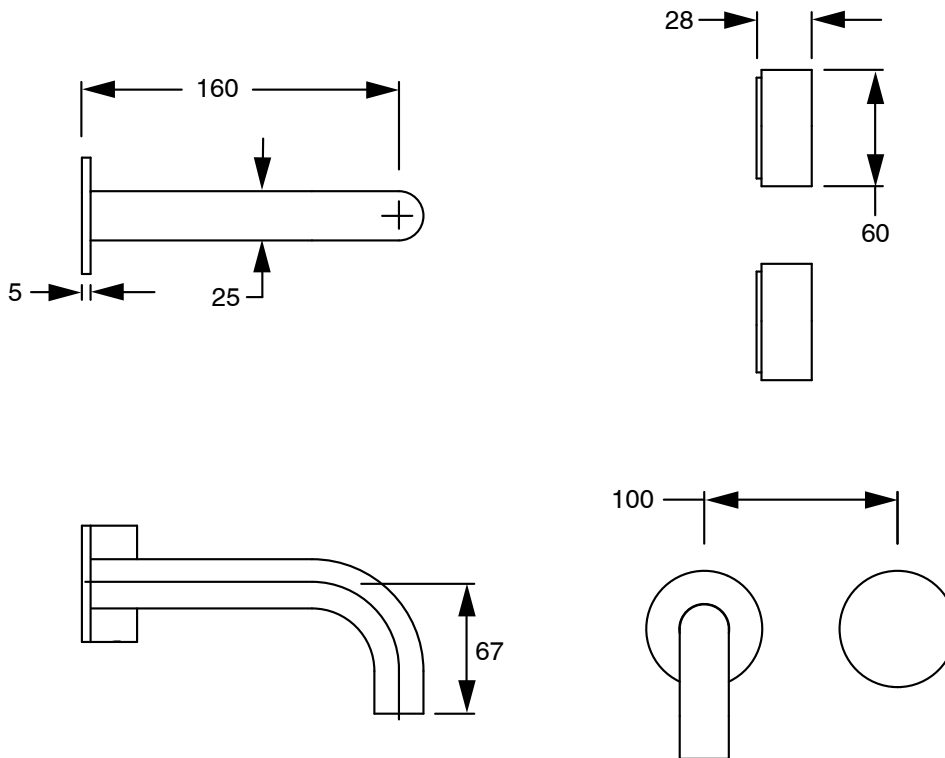

SUSSEX

**Sussex Pure Progressive Wall Bath Mixer Tap System 160mm with Diamond Textured Handle
PVD Brushed Nickel
9511508**

SPECIFICATIONS

Recommended Use	Residential;Commercial
Colour Finish	Brushed Nickel
Primary Material	DR Brass
Recommended Pressure Range	150 - 500 kPa as per AS3500
Max Continuous Working Temperature (deg C)	65
Min Continuous Working Temperature (deg C)	1

WARRANTY

Residential Use (Years)	40
Commercial Use (Years)	10

Please refer to Sussex Warranty page for full Terms and Conditions

Dimensions are nominal measurements only.

CLEANING RECOMMENDATIONS:

We recommend the use of soapy water or approved cleaners. This product should not be cleaned with abrasive materials. Damage caused by any improper treatment is not covered by the product warranty. Refer to Warranty Conditions

Disclaimer: Products in this specification manual must by regulation be installed by licensed and registered trade people. The manufacturer/distributor reserves the right to vary specifications or delete models from their range without prior notification. Dimensions are nominal measurements only. Dimensions and set-outs listed are correct at time of publication however the manufacturer/distributor takes no responsibility for printing errors.

Published 01/04/2026

To see the complete Sussex range go to www.reece.com.au