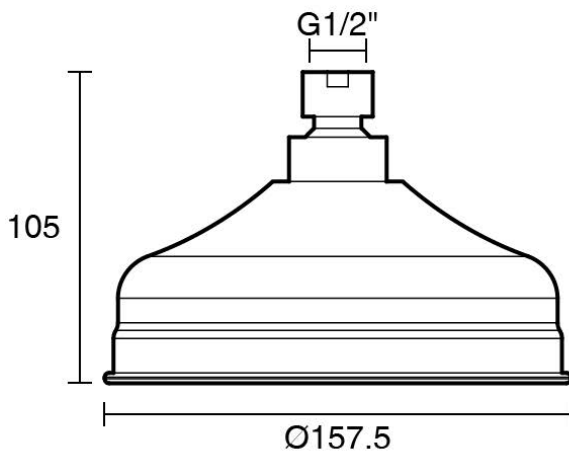

Milli Monument Edit Shower Rose Only 158mm Chrome (3 Star)

4204454

SPECIFICATIONS

Recommended Use	Domestic, Hotel & Commercial
Colour	Chrome
Finish	Polished
Material	DR Brass
Recommended Pressure Range	150 - 500 kPa
Maximum Continuous Working Temperature	80 deg C
Suitable for Storage Tank Hot Water	Yes
Suitable for Continuous Flow Hot Water	Yes
Suitable for Gravity Feed Hot Water	No

WARRANTY

Warranty - Domestic Use	15 Years
Spare Parts & Labour	12 Months

Please refer to Warranty Page for full Terms and Conditions

Dimensions are nominal measurements only.

CLEANING RECOMMENDATIONS:

We recommend the use of soapy water or approved cleaners. This product should not be cleaned with abrasive materials. Damage caused by any improper treatment is not covered by the product warranty. Refer to Warranty Conditions

Disclaimer: Products in this specification manual must by regulation be installed by licensed and registered trade people. The manufacturer/distributor reserves the right to vary specifications or delete models from their range without prior notification. Dimensions are nominal measurements only. Dimensions and set-outs listed are correct at time of publication however the manufacturer/distributor takes no responsibility for printing errors.

Published 22/02/2023

To see the complete Milli range go to www.reece.com.au