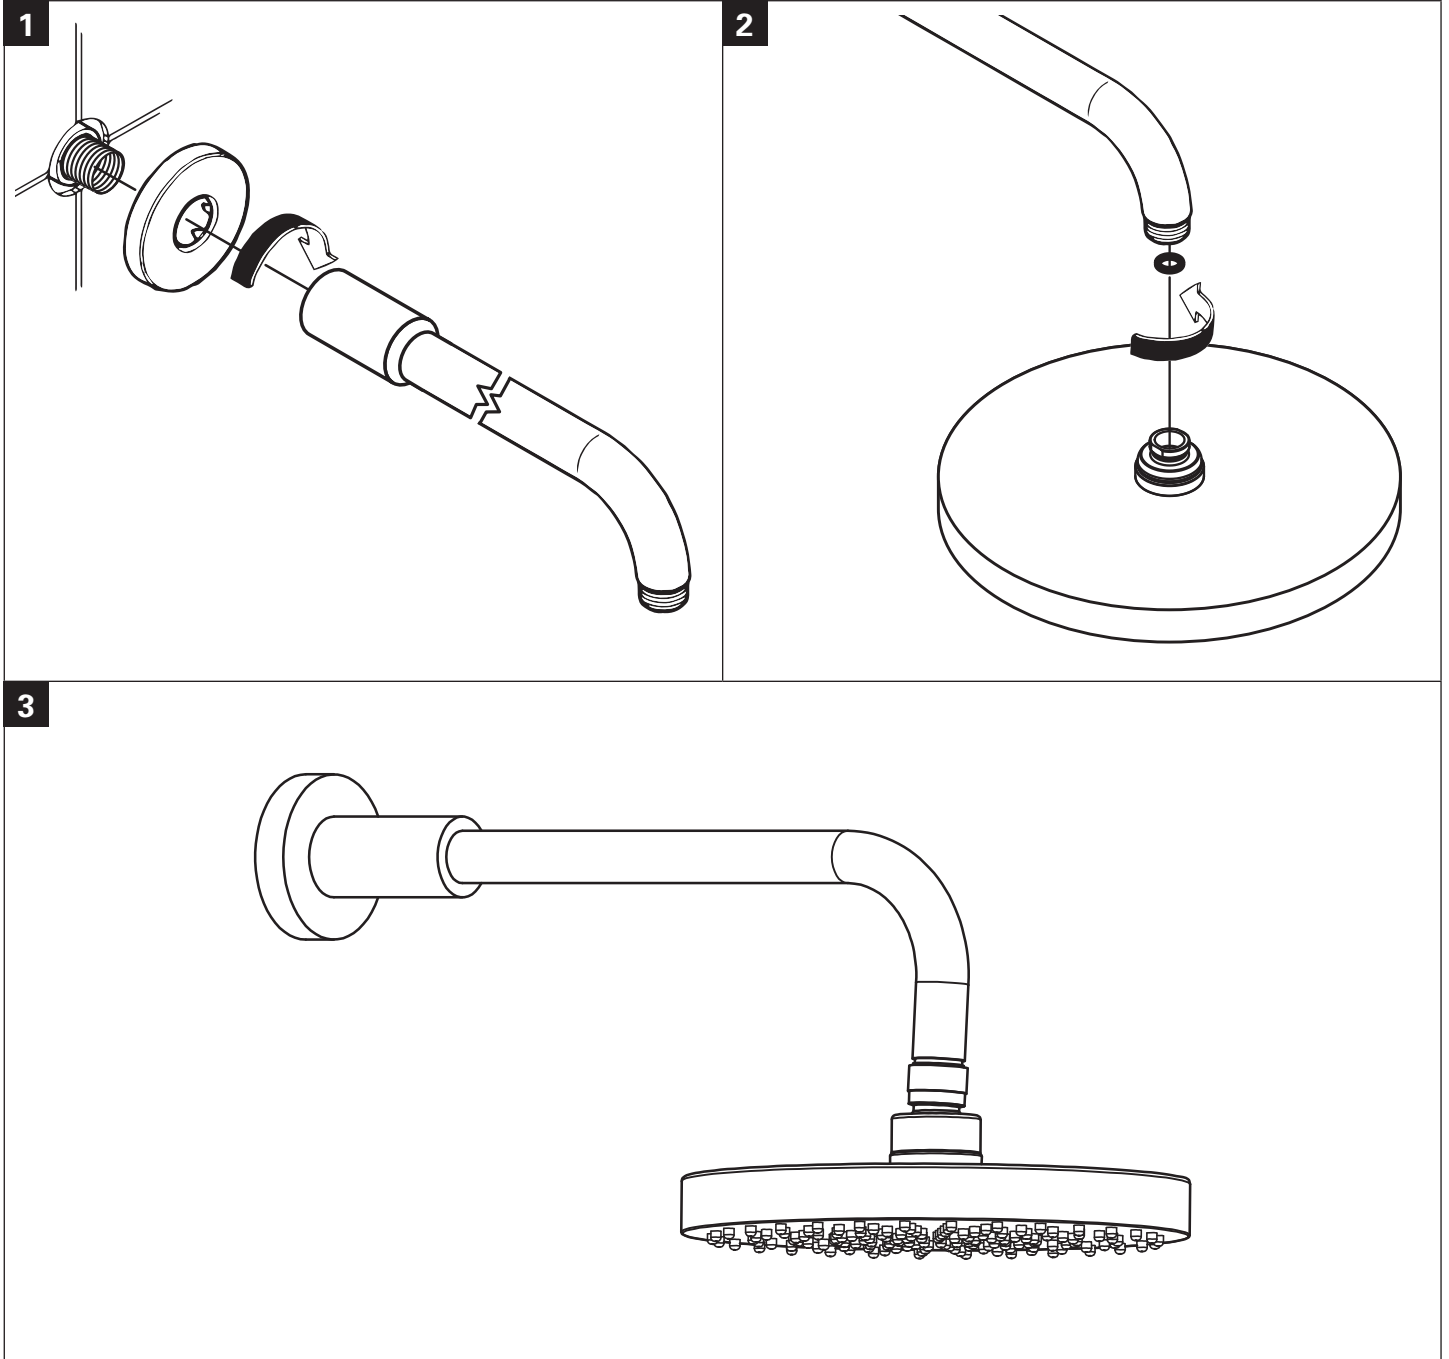

NEW TEMPESTA COSMOPOLITAN
200MM SHOWER WITH 330MM SHOWER ARM
MODEL #27541001

Pure Freude
an Wasser

Product Specifications

Product Description:
Wall Shower

Standard Specification:
Spray pattern: Rain

330mm wall arm
Ball joint 20 degrees rotatable

GROHE StarLight® chrome finish
GROHE EcoJoy® 9 Litres per min

Installation instructions

Installation Instructions

This shower is suitable for use with high pressure water applications. Using this product in conjunction with gravity-fed water heaters, low and unequal pressure supply systems, tempering valves & thermostatic mixing valves may result in unsatisfactory performance.

Suitable for High Pressure applications 150kPa – 500kPa

Care must be taken by the installing tradesperson to ensure connecting threads do not damage the flow controller when installing this product.

The installation tradesperson must ensure they install this product in accordance with AS/NZS 3500 and all other relating AS/NZS regulations that apply to the installation of this product.

NEW TEMPESTA COSMOPOLITAN
200MM SHOWER WITH 330MM SHOWER ARM
MODEL #27541001

Pure Freude
an Wasser

Spare Parts

Pos.-nr.	Product Description	Order-nr.	Units per package
1	Shower head washers	45933000	1
2	Shower rose	27541000	1