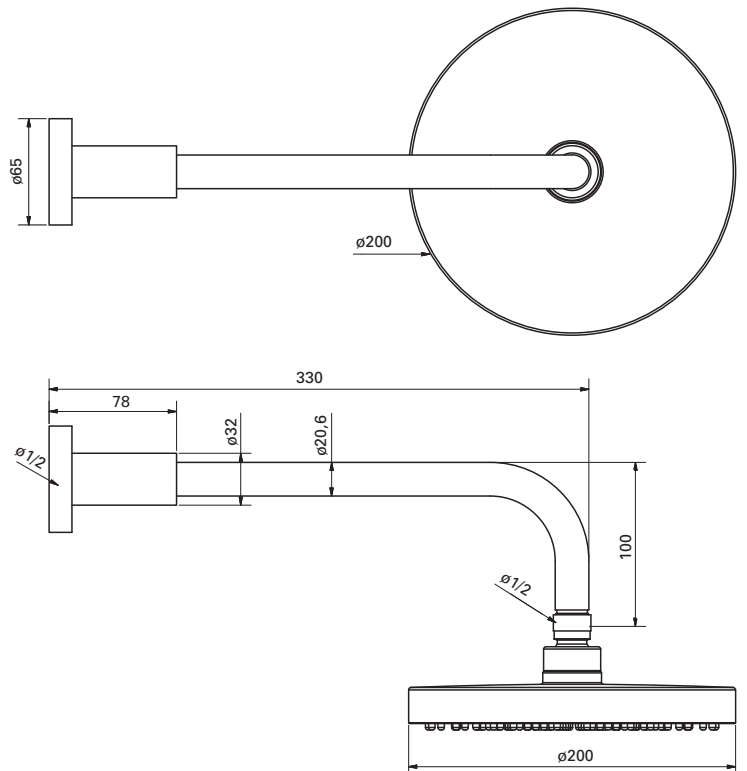

NEW TEMPESTA COSMOPOLITAN
200MM SHOWER WITH 330MM SHOWER ARM
MODEL #27541001

Pure Freude
an Wasser

Product Specifications

Product Description:
Wall Shower

Standard Specification:
Spray pattern: Rain

330mm wall arm
Ball joint 20 degrees rotatable

GROHE StarLight® chrome finish
GROHE EcoJoy® 9 Litres per min

Installation instructions

Installation Instructions

This shower is suitable for use with high pressure water applications. Using this product in conjunction with gravity-fed water heaters, low and unequal pressure supply systems, tempering valves & thermostatic mixing valves may result in unsatisfactory performance.

Suitable for High Pressure applications 150kPa – 500kPa

Care must be taken by the installing tradesperson to ensure connecting threads do not damage the flow controller when installing this product.

The installation tradesperson must ensure they install this product in accordance with AS/NZS 3500 and all other relating AS/NZS regulations that apply to the installation of this product.

NEW TEMPESTA COSMOPOLITAN
200MM SHOWER WITH 330MM SHOWER ARM
MODEL #27541001

Pure Freude
an Wasser

Spare Parts

Pos.-nr.	Product Description	Order-nr.	Units per package
1	Shower head washers	45933000	1
2	Shower rose	27541000	1