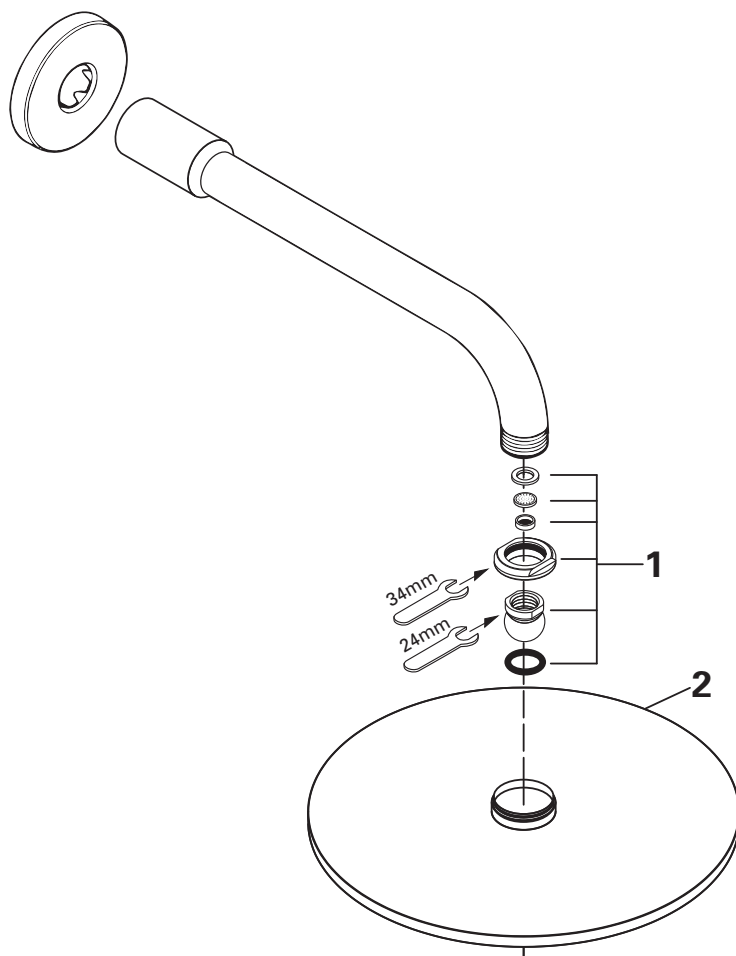

NEW TEMPESTA COSMOPOLITAN
200MM SHOWER WITH 330MM SHOWER ARM
MODEL #27541001

Pure Freude
an Wasser

Product Specifications

Product Description:
Wall Shower

Standard Specification:
Spray pattern: Rain

330mm wall arm
Ball joint 20 degrees rotatable

NEW TEMPESTA COSMOPOLITAN
200MM SHOWER WITH 330MM SHOWER ARM
MODEL #27541001

Pure Freude
an Wasser

Spare Parts

Pos.-nr.	Product Description	Order-nr.	Units per package
1	Shower head washers	45933000	1
2	Shower rose	27541000	1