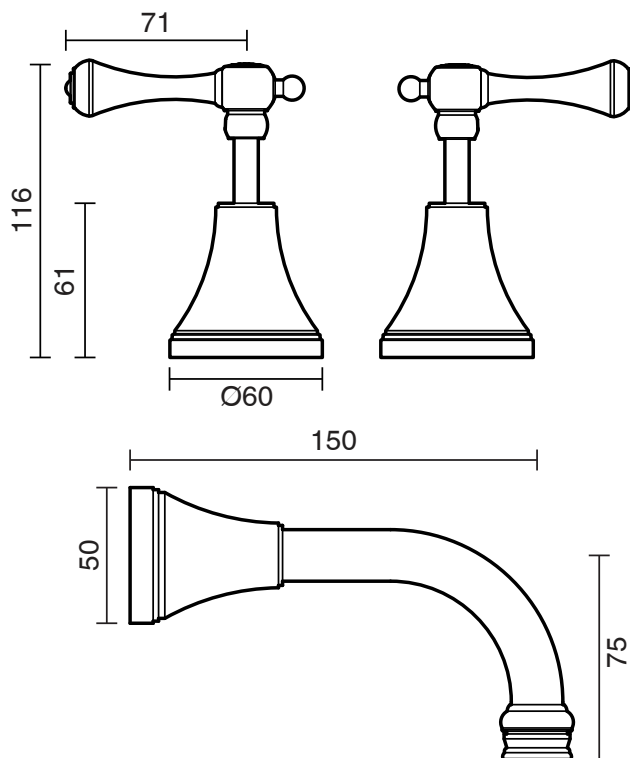

KADO

Kado Era Wall Bath Set 150mm Lever Handle Matte Black

2263694

SPECIFICATIONS

Recommended Use	Domestic, Hotel & Commercial
Colour	Matte Black
Finish	Matte
Material	DR Brass
Recommended Pressure Range	150 - 500 kPa
Maximum Continuous Working Temperature	80 deg C
Suitable for Storage Tank Hot Water	Yes
Suitable for Continuous Flow Hot Water	Yes
Suitable for Gravity Feed Hot Water	No

WARRANTY

Warranty - Domestic Use	10 Years
Spare Parts & Labour	12 Months

Please refer to Warranty Page for full Terms and Conditions

Dimensions are nominal measurements only.

CLEANING RECOMMENDATIONS:

We recommend the use of soapy water or approved cleaners. This product should not be cleaned with abrasive materials. Damage caused by any improper treatment is not covered by the product warranty. Refer to Warranty Conditions

Disclaimer: Products in this specification manual must by regulation be installed by licensed and registered trade people. The manufacturer/distributor reserves the right to vary specifications or delete models from their range without prior notification. Dimensions are nominal measurements only. Dimensions and set-outs listed are correct at time of publication however the manufacturer/distributor takes no responsibility for printing errors.

Published 12/10/2023

To see the complete Kado range go to
www.reece.com.au