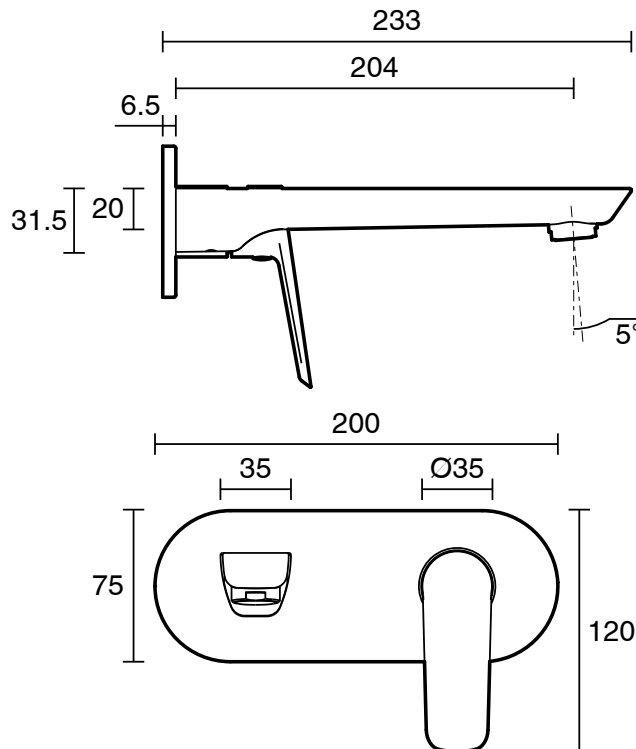

mizu

Mizu Bliss Wall Basin Mixer Tap Set 200mm White/ Chrome (4 Star)

9506141

SPECIFICATIONS

Recommended Use	Domestic, Hotel & Commercial
Colour	White / Chrome
Finish	Polished
Material	DR Brass
Recommended Pressure Range	150 - 500 kPa
Maximum Continuous Working Temperature	80 deg C
Suitable for Storage Tank Hot Water	Yes
Suitable for Continuous Flow Hot Water	Yes
Suitable for Gravity Feed Hot Water	No

WARRANTY

Warranty - Domestic Use	10 Years
Spare Parts & Labour	12 Months

Please refer to Warranty Page for full Terms and Conditions

Dimensions are nominal measurements only.

CLEANING RECOMMENDATIONS:

We recommend the use of soapy water or approved cleaners. This product should not be cleaned with abrasive materials. Damage caused by any improper treatment is not covered by the product warranty. Refer to Warranty Conditions

Disclaimer: Products in this specification manual must by regulation be installed by licensed and registered trade people. The manufacturer/distributor reserves the right to vary specifications or delete models from their range without prior notification. Dimensions are nominal measurements only. Dimensions and set-outs listed are correct at time of publication however the manufacturer/distributor takes no responsibility for printing errors.

Published 07/09/2022

To see the complete Mizu range go to www.reece.com.au