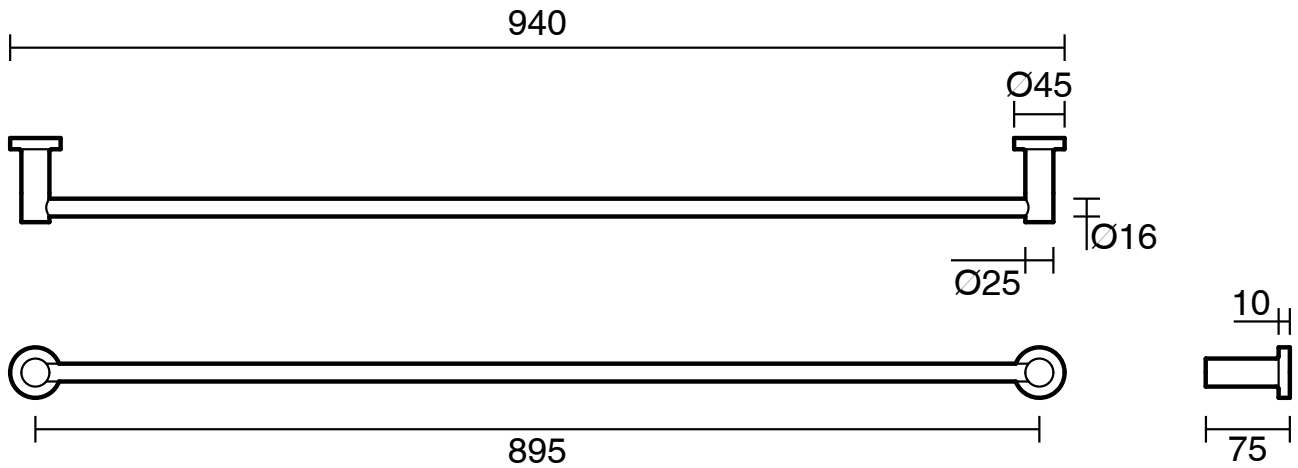

S U S S E X

Sussex Scala Single Towel Rail 900mm LUX PVD Brushed Pure Gold

2267081

SPECIFICATIONS	
Recommended Use	Domestic;Hotel;Commercial
Colour Finish	Brushed Pure Gold
Primary Material	Brass
WARRANTY	
Replacement Only - Domestic Use (Years)	15
Parts Replacement Only (Years)	15
<i>Please refer to Warranty Page for full Terms and Conditions</i>	