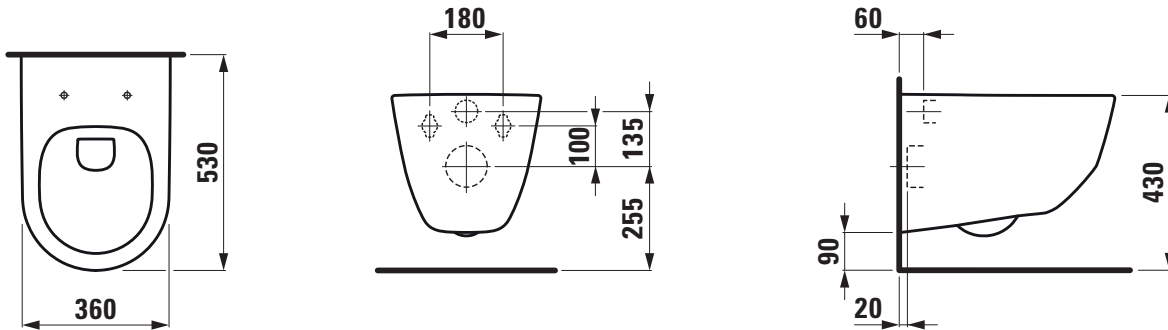

LAUFEN Pro A Rimless Wall Hung Pan and Soft Close Seat White (4 Star)

1813052

SPECIFICATIONS	
Recommended Use	Domestic, Hotel & Commercial
Pan Material	Vitreous China
Toilet Seat Material	Duroplast
Weight of Pan	22 kg
Rim Configuration	Rimless
Pan Fixing	To wall using solid or cavity wall brackets (not supplied)
WARRANTY	
Warranty - Domestic Use	15 Years
Spare Parts & Labour	12 Months
<i>Please refer to Warranty Page for full Terms and Conditions</i>	