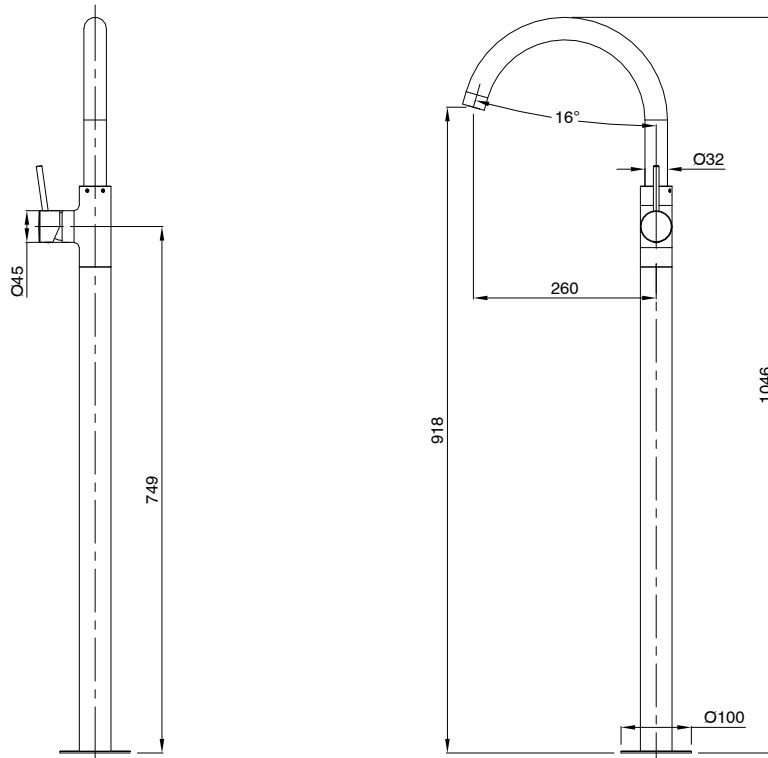

mizu

Mizu Drift MK2 Floor Mounted Bath Mixer Trim Set Brushed Gunmetal

9512218

SPECIFICATIONS

Recommended Use	Domestic, Hotel & Commercial
Colour	Brushed Gunmetal
Finish	Brushed
Material	DR Brass
Recommended Pressure Range	150 - 800 kPa
Maximum Continuous Working Temperature	70 deg C
Suitable for Storage Tank Hot Water	Yes
Suitable for Continuous Flow Hot Water	Yes
Suitable for Gravity Feed Hot Water	No

WARRANTY

Warranty - Domestic Use	10 Years
Spare Parts & Labour	12 Months

Please refer to Warranty Page for full Terms and Conditions

Dimensions are nominal measurements only.

CLEANING RECOMMENDATIONS:

We recommend the use of soapy water or approved cleaners. This product should not be cleaned with abrasive materials. Damage caused by any improper treatment is not covered by the product warranty. Refer to Warranty Conditions

Disclaimer: Products in this specification manual must by regulation be installed by licensed and registered trade people. The manufacturer/distributor reserves the right to vary specifications or delete models from their range without prior notification. Dimensions are nominal measurements only. Dimensions and set-outs listed are correct at time of publication however the manufacturer/distributor takes no responsibility for printing errors.

Published 01/05/2023

To see the complete Mizu range go to www.reece.com.au

WaterMark
AS/NZS 3718
WM-022094