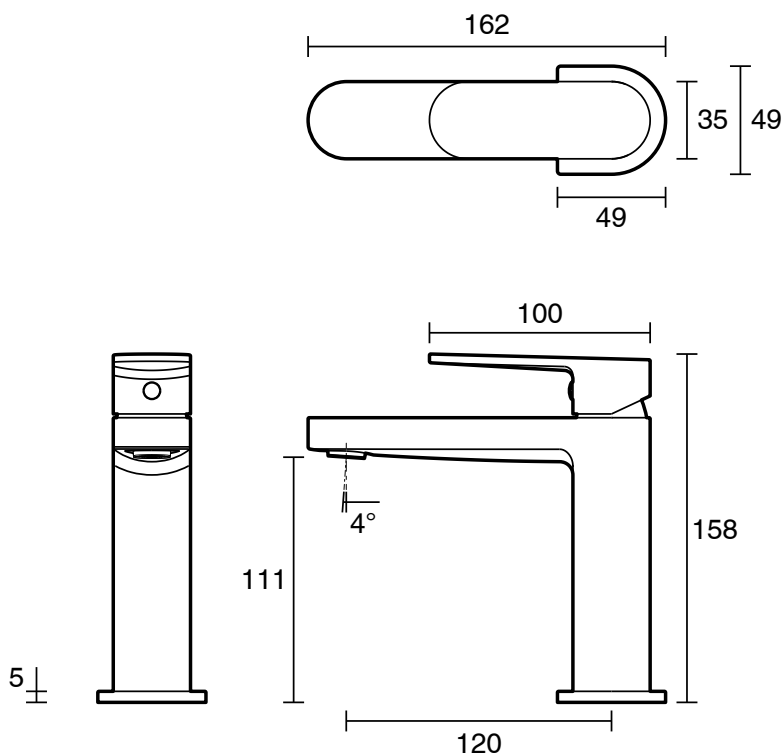

mizu

Mizu Soothe MK2 Basin Mixer Chrome (6 Star)

2265203

SPECIFICATIONS

Recommended Use	Domestic;Commercial;Hotel
Colour Category	Chrome
Colour Finish	Chrome
Primary Material	Lead Free Brass
Hot Water Unit Suitability	Storage Tank;Continuous Flow

WARRANTY

Warranty - Domestic Use (Years)	10
Spare Parts & Labour (Years)	1

Please refer to Warranty Page for full Terms and Conditions

Dimensions are nominal measurements only.

CLEANING RECOMMENDATIONS:

We recommend the use of soapy water or approved cleaners. This product should not be cleaned with abrasive materials. Damage caused by any improper treatment is not covered by the product warranty. Refer to Warranty Conditions

Disclaimer: Products in this specification manual must by regulation be installed by licensed and registered trade people. The manufacturer/distributor reserves the right to vary specifications or delete models from their range without prior notification. Dimensions are nominal measurements only. Dimensions and set-outs listed are correct at time of publication however the manufacturer/distributor takes no responsibility for printing errors.

Published 19/11/2024

To see the complete Mizu range go to www.reece.com.au