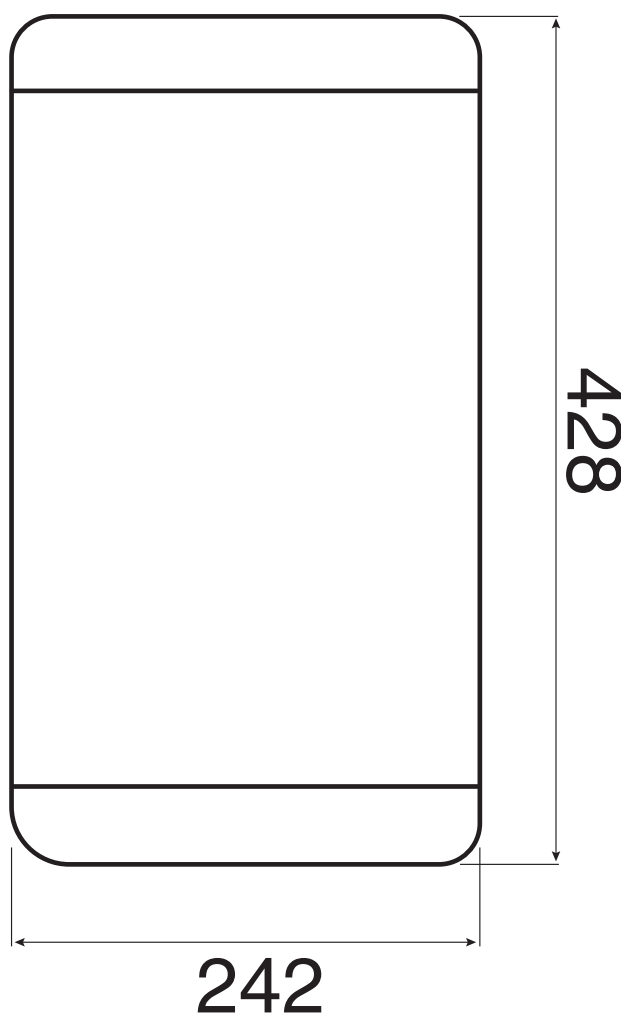

AFA Cubeline Chopping Board 428 x 242mm Solid Wood Mahogany

SPECIFICATIONS

Recommended Use	Domestic, Hotel & Commercial
Material	Solid Wood Mahogany

WARRANTY

Warranty - Domestic Use	12 Months
Replacement Warranty	12 Months

Please refer to Warranty Page for full Terms and Conditions

Dimensions are nominal measurements only.

Disclaimer: Products in this specification manual must by regulation be installed by licensed and registered trade people. The manufacturer/distributor reserves the right to vary specifications or delete models from their range without prior notification. Dimensions are nominal measurements only. Dimensions and set-outs listed are correct at time of publication however the manufacturer/distributor takes no responsibility for printing errors.