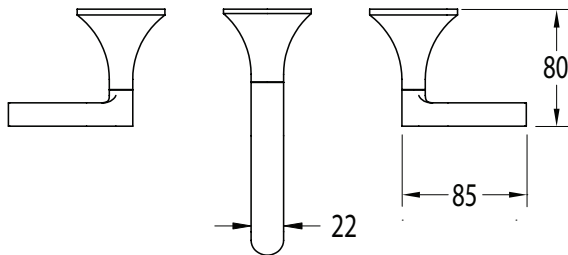

**Milli Oria Wall Bath Set 165mm PVD Brushed Gold**  
**2265605**

SPECIFICATIONS	
Recommended Use	Domestic, Hotel & Commercial
Colour	Gold
Finish	Brushed
Material	Brass
Recommended Pressure Range	250-500kPa
Maximum Continuous Working Temperature	65 deg C
Suitable for Storage Tank Hot Water	Yes
Suitable for Continuous Flow Hot Water	Yes
Suitable for Gravity Feed Hot Water	No
WARRANTY	
Warranty - Domestic Use	15 Years
Spare Parts & Labour	12 Months
<i>Please refer to Warranty Page for full Terms and Conditions</i>	