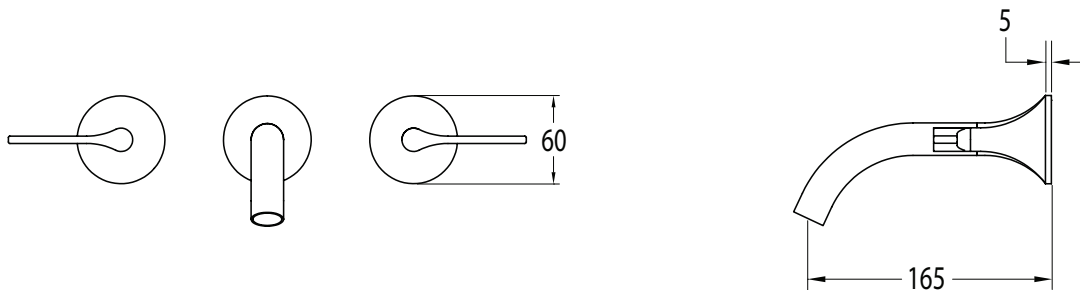

**Milli Oria Wall Bath Set 165mm PVD Brushed Gold**  
**2265605**

SPECIFICATIONS	
Recommended Use	Domestic, Hotel & Commercial
Colour	Gold
Finish	Brushed
Material	Brass
Recommended Pressure Range	250-500kPa
Maximum Continuous Working Temperature	65 deg C
Suitable for Storage Tank Hot Water	Yes
Suitable for Continuous Flow Hot Water	Yes
Suitable for Gravity Feed Hot Water	No
WARRANTY	
Warranty - Domestic Use	15 Years
Spare Parts & Labour	12 Months
<i>Please refer to Warranty Page for full Terms and Conditions</i>	