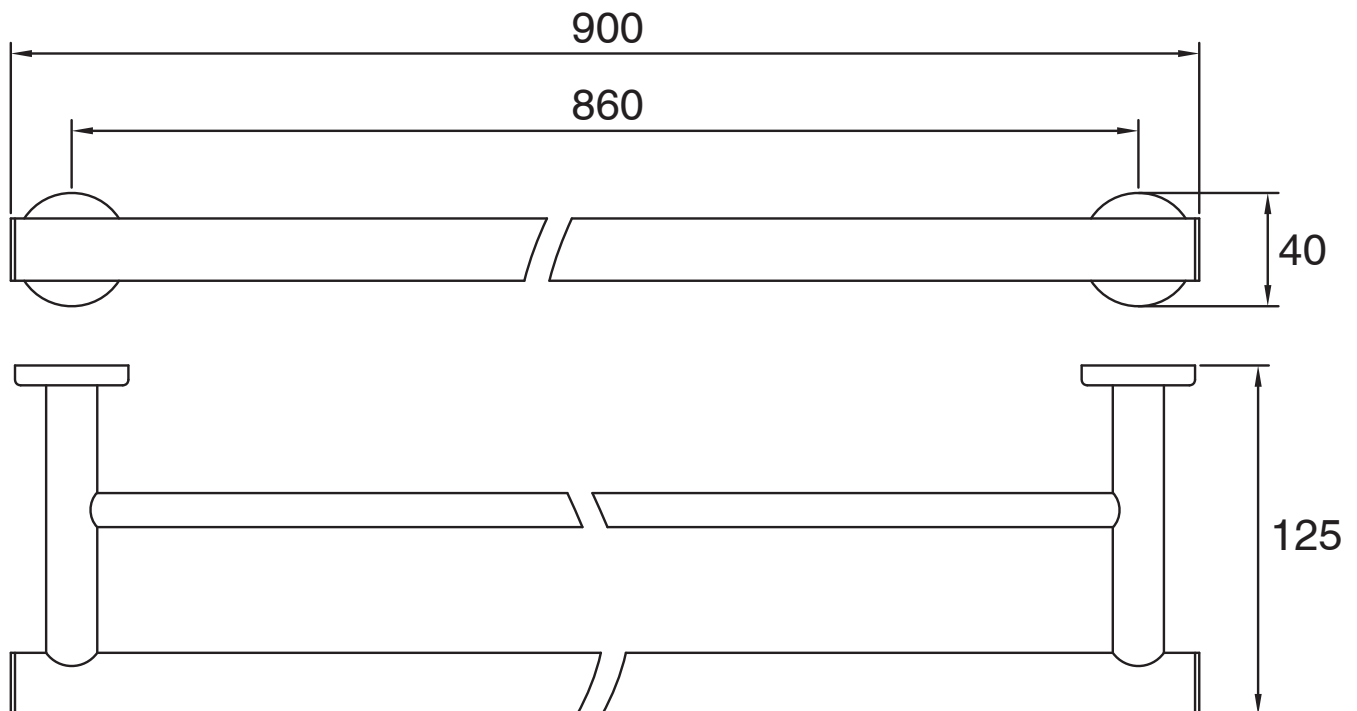

mizu

Mizu Drift Double Towel Rail 900mm Matte Black

9512554

SPECIFICATIONS

Recommended Use	Domestic, Hotel & Commercial
Colour	Matte Black
Material	Brass

WARRANTY

Replacement Only - Domestic Use	10 Years
Parts Replacement Only	12 Months

Please refer to Warranty Page for full Terms and Conditions

Dimensions are nominal measurements only.

CLEANING RECOMMENDATIONS:

We recommend the use of soapy water or approved cleaners. This product should not be cleaned with abrasive materials. Damage caused by any improper treatment is not covered by the product warranty. Refer to Warranty Conditions

Disclaimer: Products in this specification manual must by regulation be installed by licensed and registered trade people. The manufacturer/distributor reserves the right to vary specifications or delete models from their range without prior notification. Dimensions are nominal measurements only. Dimensions and set-outs listed are correct at time of publication however the manufacturer/distributor takes no responsibility for printing errors.

Published 21/03/2024

To see the complete Mizu range go to
www.reece.com.au