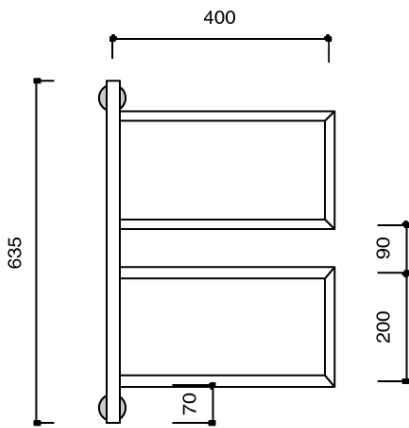

Milli Mood Edit Swivel Heated Towel Rail 400 x 635mm Matte Black
133909

SPECIFICATIONS	
Recommended Use	Domestic, Hotel & Commercial
Material	Copper Tube with Brass Fittings
Electrical Connection	Hardwired
Electrical Connection Position	Bottom Bracket
Heating Method	Water Filled
Power Wattage	20 W
Voltage	240V
IP Rating	IPX5

WARRANTY	
Warranty - Domestic Use	10 Years
Heating Elements	3 Years
Spare Parts & Labour	12 Months

Please refer to Warranty Page for full Terms and Conditions

Dimensions are nominal measurements only.

CLEANING RECOMMENDATIONS:

We recommend the use of a soft dry cloth. This product should not be cleaned with abrasive materials or cleaning agents. Damage caused by improper treatment is not covered by the product warranty - refer to warranty conditions.

Disclaimer: Products in this specification manual must by regulation be installed by licensed and registered trade people. The manufacturer/distributor reserves the right to vary specifications or delete models from their range without prior notification. Dimensions are nominal measurements only. Dimensions and set-outs listed are correct at time of publication however the manufacturer/distributor takes no responsibility for printing errors.

Published 09/09/2022

To see the complete Milli range go to www.reece.com.au/bathrooms