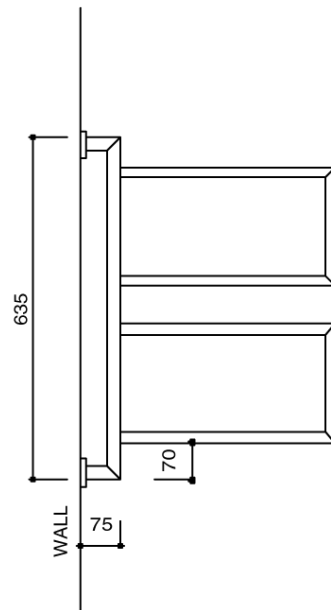

Milli Mood Edit Swivel Heated Towel Rail 400 x 635mm Matte Black
133909

SPECIFICATIONS	
Recommended Use	Domestic, Hotel & Commercial
Material	Copper Tube with Brass Fittings
Electrical Connection	Hardwired
Electrical Connection Position	Bottom Bracket
Heating Method	Water Filled
Power Wattage	20 W
Voltage	240V
IP Rating	IPX5

WARRANTY	
Warranty - Domestic Use	10 Years
Heating Elements	3 Years
Spare Parts & Labour	12 Months

Please refer to Warranty Page for full Terms and Conditions

Dimensions are nominal measurements only.

CLEANING RECOMMENDATIONS:

We recommend the use of a soft dry cloth. This product should not be cleaned with abrasive materials or cleaning agents. Damage caused by improper treatment is not covered by the product warranty - refer to warranty conditions.

Disclaimer: Products in this specification manual must by regulation be installed by licensed and registered trade people. The manufacturer/distributor reserves the right to vary specifications or delete models from their range without prior notification. Dimensions are nominal measurements only. Dimensions and set-outs listed are correct at time of publication however the manufacturer/distributor takes no responsibility for printing errors.

Published 09/09/2022

To see the complete Milli range go to www.reece.com.au/bathrooms