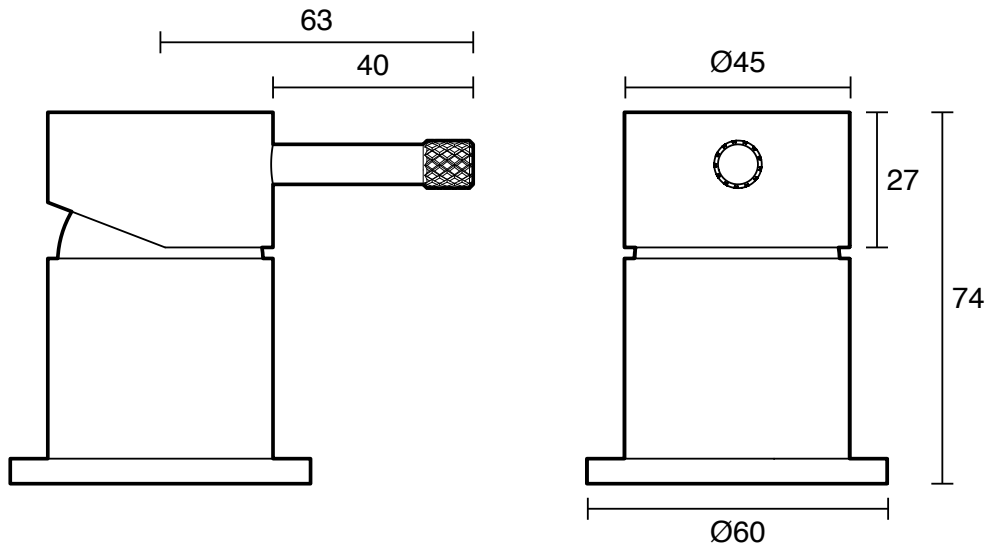

SUSSEX

Sussex Scala Nova Top Mount Hob Mixer PVD Brushed Gunmetal Lead Free

43575

SPECIFICATIONS	
Recommended Use	Residential;Commercial
Colour Finish	Brushed Gunmetal
Primary Material	Lead Free Brass
Recommended Pressure Range	150 - 500 kPa as per AS3500
Max Continuous Working Temperature (deg C)	65
Min Continuous Working Temperature (deg C)	1
WARRANTY	
Residential Use (Years)	40
Commercial Use (Years)	10
<i>Please refer to Sussex Warranty page for full Terms and Conditions</i>	