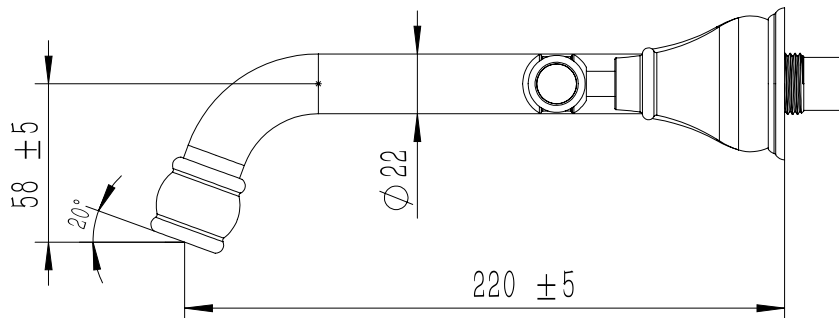

Milli Voir Wall Basin Set Lever Handle 220mm with Porcelain Handles Chrome (5 Star)

2265280

SPECIFICATIONS

Recommended Use	Domestic, hotel and commercial
Colour	Chrome
Material	DR Brass
Recommended Pressure Range	150 - 500 kPa
Max Continuous Working Pressure	500 kPa
Max Continuous Working Temperature	80 deg C
Suitable for Storage Tank Hot Water	Yes
Suitable for Continuous Flow Hot Water	Yes
Suitable for Gravity Feed Hot Water	No

WARRANTY

Warranty - Domestic Use	15 Years
Spare Parts & Labour	12 Months

Please refer to Warranty Page for full Terms and Conditions

Dimensions are nominal measurements only.

CLEANING RECOMMENDATIONS:

We recommend the use of soapy water or approved cleaners. This product should not be cleaned with abrasive materials. Damage caused by any improper treatment is not covered by the product warranty. Refer to Warranty Conditions

Disclaimer: Products in this specification manual must by regulation be installed by licensed and registered trade people. The manufacturer/distributor reserves the right to vary specifications or delete models from their range without prior notification. Dimensions are nominal measurements only. Dimensions and set-outs listed are correct at time of publication however the manufacturer/distributor takes no responsibility for printing errors.

Published 01/06/2020

To see the complete Milli range go to www.reece.com.au