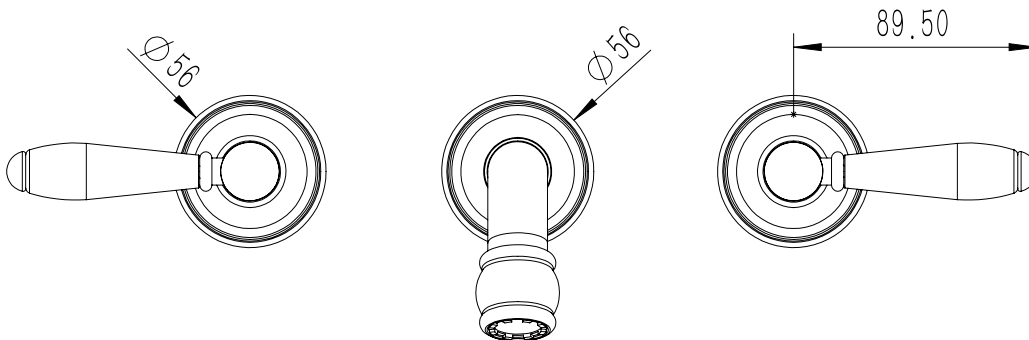

Milli Voir Wall Basin Set Lever Handle 220mm with Porcelain Handles Chrome (5 Star)

2265280

SPECIFICATIONS

Recommended Use	Domestic, hotel and commercial
Colour	Chrome
Material	DR Brass
Recommended Pressure Range	150 - 500 kPa
Max Continuous Working Pressure	500 kPa
Max Continuous Working Temperature	80 deg C
Suitable for Storage Tank Hot Water	Yes
Suitable for Continuous Flow Hot Water	Yes
Suitable for Gravity Feed Hot Water	No

WARRANTY

Warranty - Domestic Use	15 Years
Spare Parts & Labour	12 Months

Please refer to Warranty Page for full Terms and Conditions

Dimensions are nominal measurements only.

CLEANING RECOMMENDATIONS:

We recommend the use of soapy water or approved cleaners. This product should not be cleaned with abrasive materials. Damage caused by any improper treatment is not covered by the product warranty. Refer to Warranty Conditions

Disclaimer: Products in this specification manual must by regulation be installed by licensed and registered trade people. The manufacturer/distributor reserves the right to vary specifications or delete models from their range without prior notification. Dimensions are nominal measurements only. Dimensions and set-outs listed are correct at time of publication however the manufacturer/distributor takes no responsibility for printing errors.

Published 01/06/2020

To see the complete Milli range go to www.reece.com.au