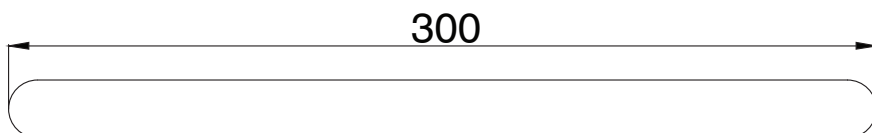

Mizu Soothe Single Towel Rail 300mm Brushed Brass

2266086

SPECIFICATIONS	
Recommended Use	Domestic;Hotel;Commercial
Colour Finish	Brushed Brass
Primary Material	Zinc
WARRANTY	
Replacement Only - Domestic Use (Years)	10
Parts Replacement Only (Years)	1
<i>Please refer to Warranty Page for full Terms and Conditions</i>	