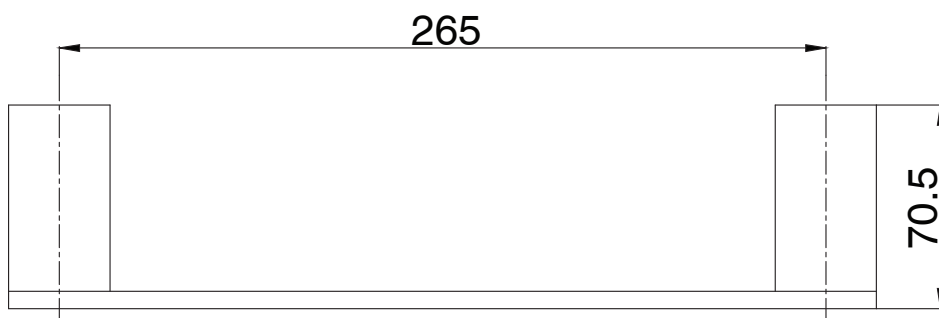

Mizu Soothe Single Towel Rail 300mm Brushed Brass

2266086

SPECIFICATIONS	
Recommended Use	Domestic;Hotel;Commercial
Colour Finish	Brushed Brass
Primary Material	Zinc
WARRANTY	
Replacement Only - Domestic Use (Years)	10
Parts Replacement Only (Years)	1
<i>Please refer to Warranty Page for full Terms and Conditions</i>	