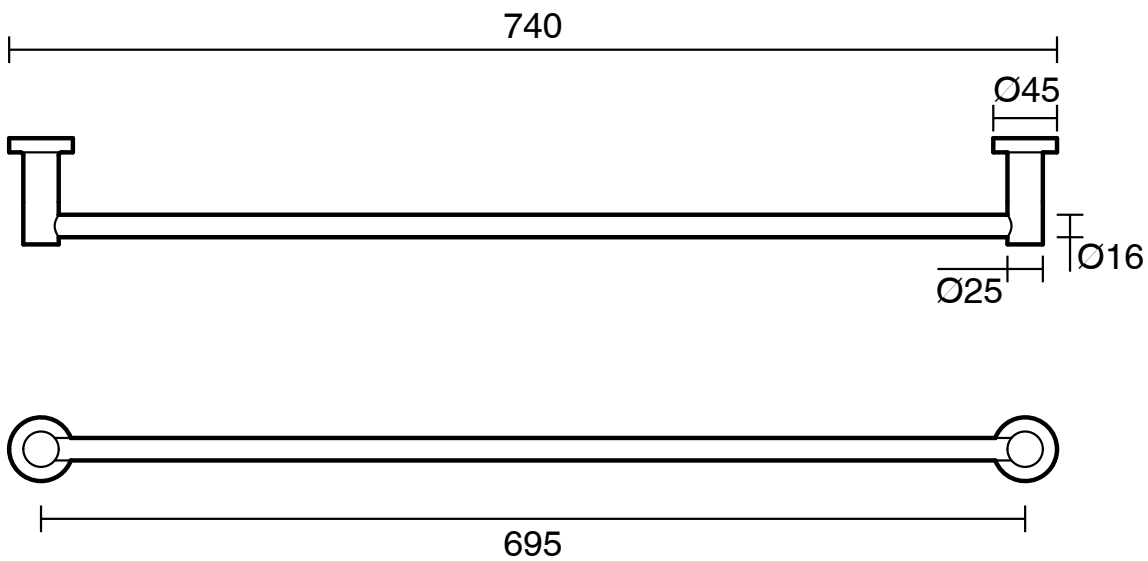

S U S S E X

Sussex Scala Single Towel Rail 700mm Chrome

2261347

SPECIFICATIONS	
Recommended Use	Domestic;Hotel;Commercial
Colour Finish	Polished Chrome
Primary Material	Brass
WARRANTY	
Replacement Only - Domestic Use (Years)	15
Parts Replacement Only (Years)	15
<i>Please refer to Warranty Page for full Terms and Conditions</i>	