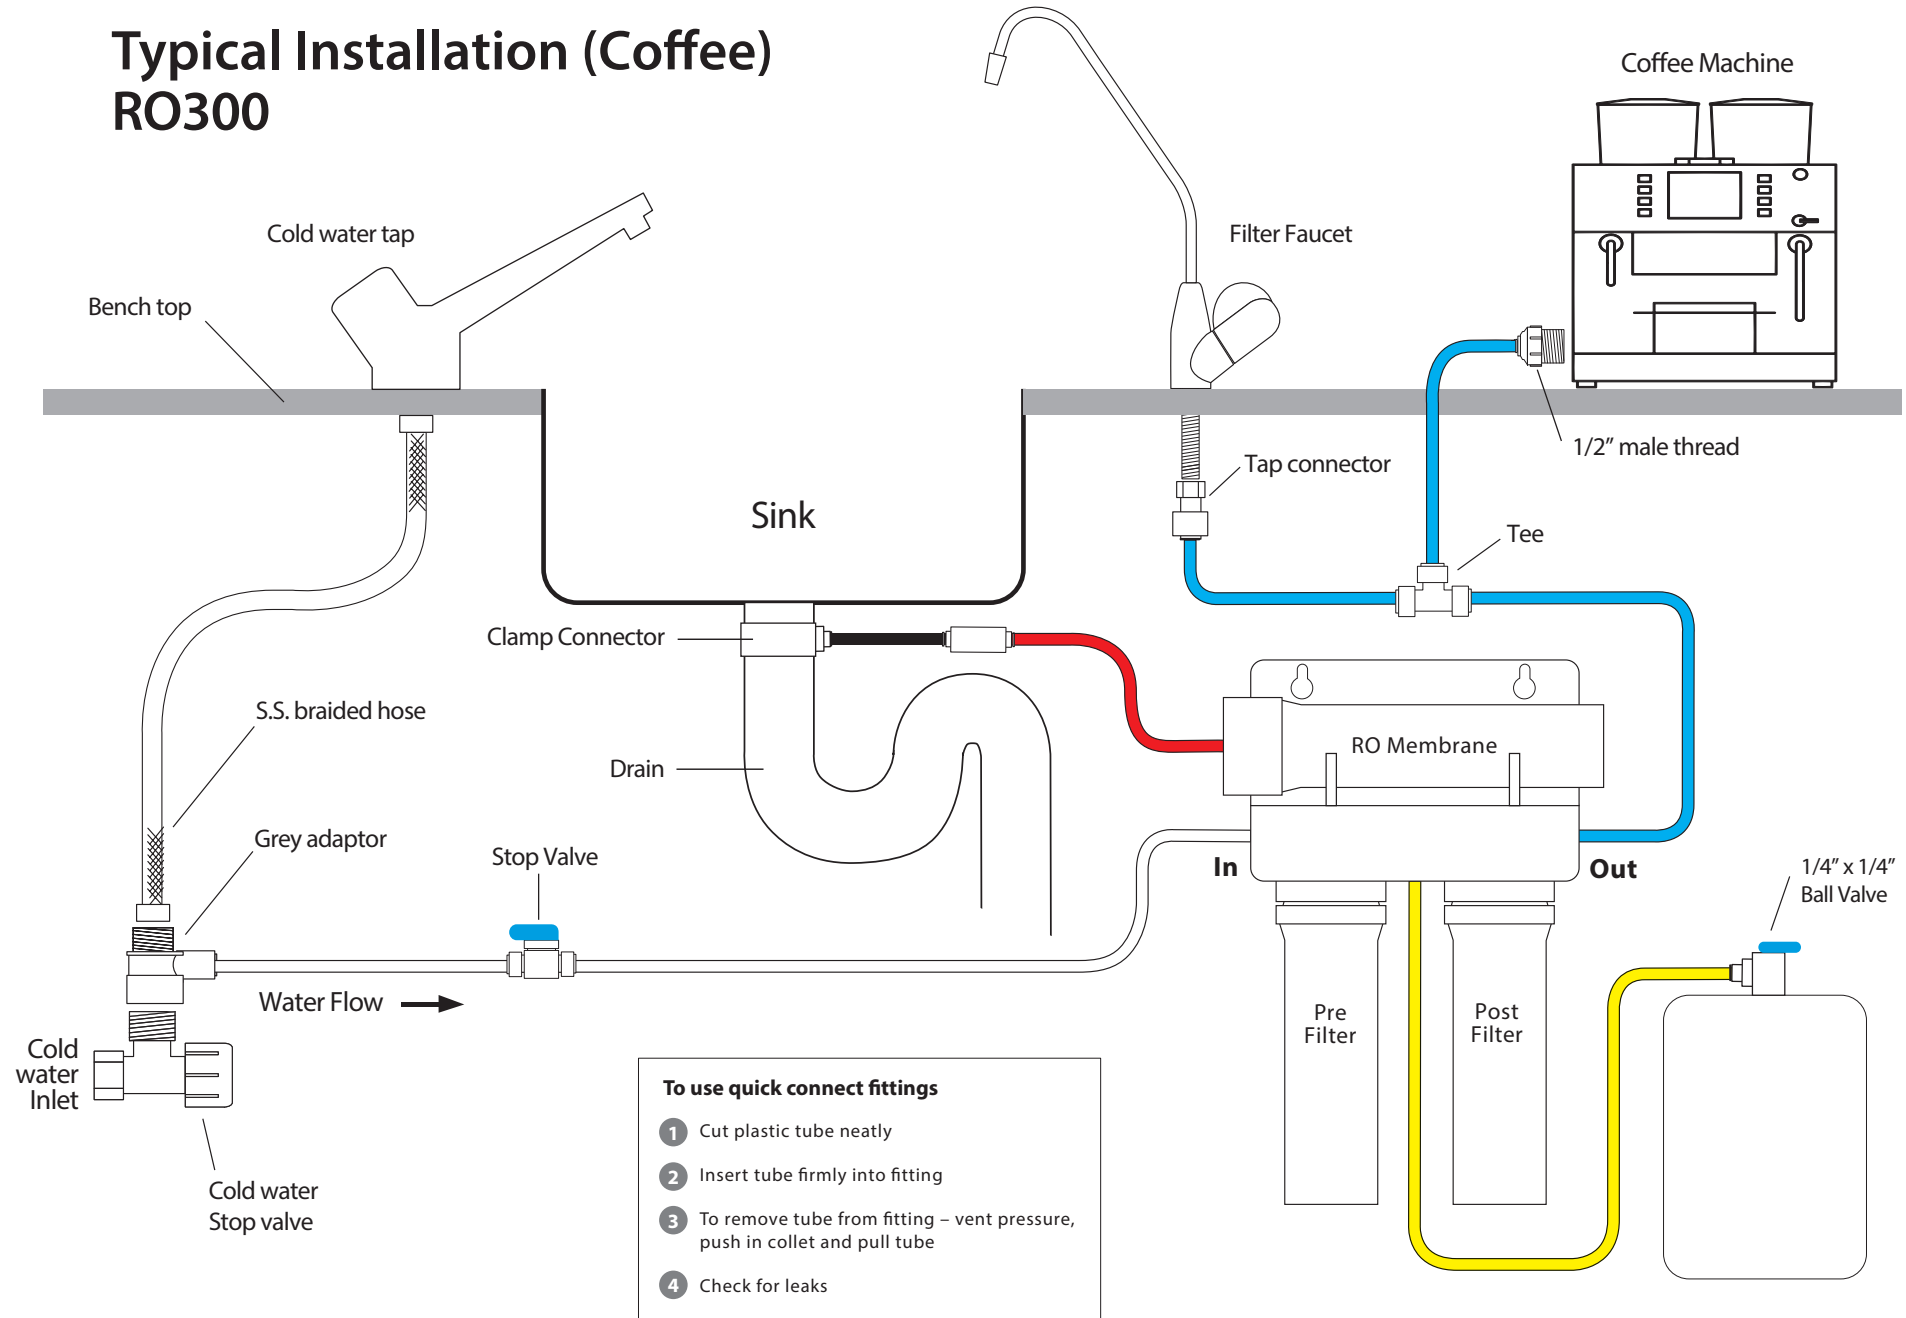

Installation Schematic

Typical Installation (Coffee) RO300

1300 720 299

sales@bwtaustralia.com.au
www.bwtaustralia.com.au