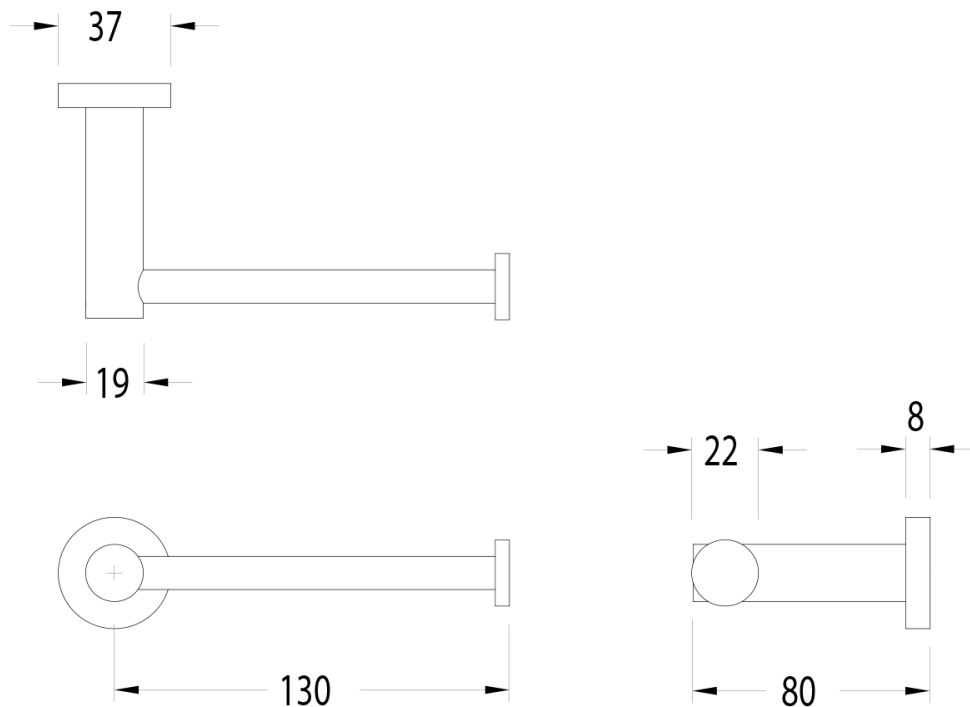

Milli Mood Edit Toilet Roll Holder PVD Brushed Nickel

9511599

SPECIFICATIONS

Recommended Use	Domestic, Hotel & Commercial
Colour	Brushed Nickel
Material	DR Brass

WARRANTY

Replacement Only - Domestic Use 15 Years

Please refer to Warranty Page for full Terms and Conditions

Dimensions are nominal measurements only.

CLEANING RECOMMENDATIONS:

We recommend the use of soapy water or approved cleaners. This product should not be cleaned with abrasive materials. Damage caused by any improper treatment is not covered by the product warranty. Refer to Warranty Conditions

Disclaimer: Products in this specification manual must by regulation be installed by licensed and registered trade people. The manufacturer/distributor reserves the right to vary specifications or delete models from their range without prior notification. Dimensions are nominal measurements only. Dimensions and set-outs listed are correct at time of publication however the manufacturer/distributor takes no responsibility for printing errors.

Published 28/03/2022

To see the complete Milli range go to www.reece.com.au