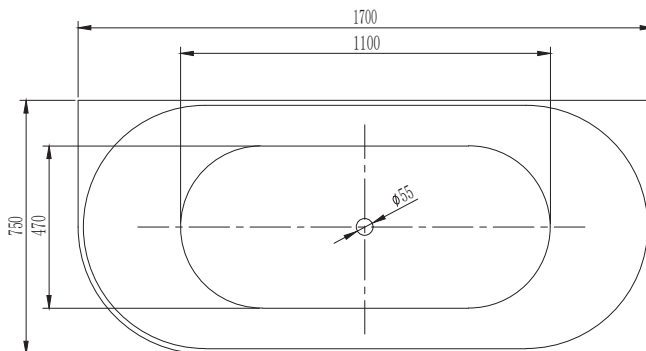

Posh Solus Back To Corner Freestanding Bath 1700mm Right Corner White

1708913

SPECIFICATIONS

Recommended Use	Domestic, Hotel & Commercial
Material	Sanitary Grade Acrylic
Colour	White
Capacity	280 ltr
Weight	48 kg
Fixing	Silicone to Floor
Overflow Configuration	No Overflow
Plug & Waste Size	40mm

WARRANTY

Warranty - Domestic Use	10 Years
Spare Parts & Labour	12 Months

Please refer to Warranty Page for full Terms and Conditions

Dimensions are nominal measurements only.

CLEANING RECOMMENDATIONS:

We recommend the use of soapy water or approved cleaners. This product should not be cleaned with abrasive materials. Damage caused by any improper treatment is not covered by the product warranty. Refer to Warranty Conditions

Disclaimer: Products in this specification manual must by regulation be installed by licensed and registered trade people. The manufacturer/distributor reserves the right to vary specifications or delete models from their range without prior notification. Dimensions are nominal measurements only. Dimensions and set-outs listed are correct at time of publication however the manufacturer/distributor takes no responsibility for printing errors.

Published 09/08/2021

To see the complete Posh range go to
www.reece.com.au