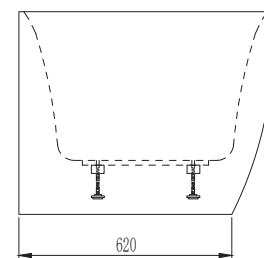

Posh Solus Back To Corner Freestanding Bath 1700mm Right Corner White

1708913

SPECIFICATIONS

Recommended Use	Domestic, Hotel & Commercial
Material	Sanitary Grade Acrylic
Colour	White
Capacity	280 ltr
Weight	48 kg
Fixing	Silicone to Floor
Overflow Configuration	No Overflow
Plug & Waste Size	40mm

WARRANTY

Warranty - Domestic Use	10 Years
Spare Parts & Labour	12 Months

Please refer to Warranty Page for full Terms and Conditions

Dimensions are nominal measurements only.

CLEANING RECOMMENDATIONS:

We recommend the use of soapy water or approved cleaners. This product should not be cleaned with abrasive materials. Damage caused by any improper treatment is not covered by the product warranty. Refer to Warranty Conditions

Disclaimer: Products in this specification manual must by regulation be installed by licensed and registered trade people. The manufacturer/distributor reserves the right to vary specifications or delete models from their range without prior notification. Dimensions are nominal measurements only. Dimensions and set-outs listed are correct at time of publication however the manufacturer/distributor takes no responsibility for printing errors.

Published 09/08/2021

To see the complete Posh range go to
www.reece.com.au