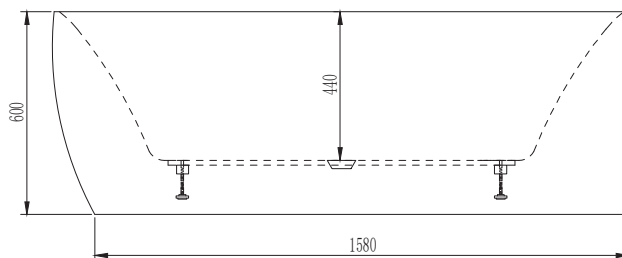

Posh Solus Back To Corner Freestanding Bath 1700mm Right Corner White

1708913

SPECIFICATIONS

Recommended Use	Domestic, Hotel & Commercial
Material	Sanitary Grade Acrylic
Colour	White
Capacity	280 ltr
Weight	48 kg
Fixing	Silicone to Floor
Overflow Configuration	No Overflow
Plug & Waste Size	40mm

WARRANTY

Warranty - Domestic Use	10 Years
Spare Parts & Labour	12 Months

Please refer to Warranty Page for full Terms and Conditions

Dimensions are nominal measurements only.

CLEANING RECOMMENDATIONS:

We recommend the use of soapy water or approved cleaners. This product should not be cleaned with abrasive materials. Damage caused by any improper treatment is not covered by the product warranty. Refer to Warranty Conditions

Disclaimer: Products in this specification manual must by regulation be installed by licensed and registered trade people. The manufacturer/distributor reserves the right to vary specifications or delete models from their range without prior notification. Dimensions are nominal measurements only. Dimensions and set-outs listed are correct at time of publication however the manufacturer/distributor takes no responsibility for printing errors.

Published 09/08/2021

To see the complete Posh range go to
www.reece.com.au