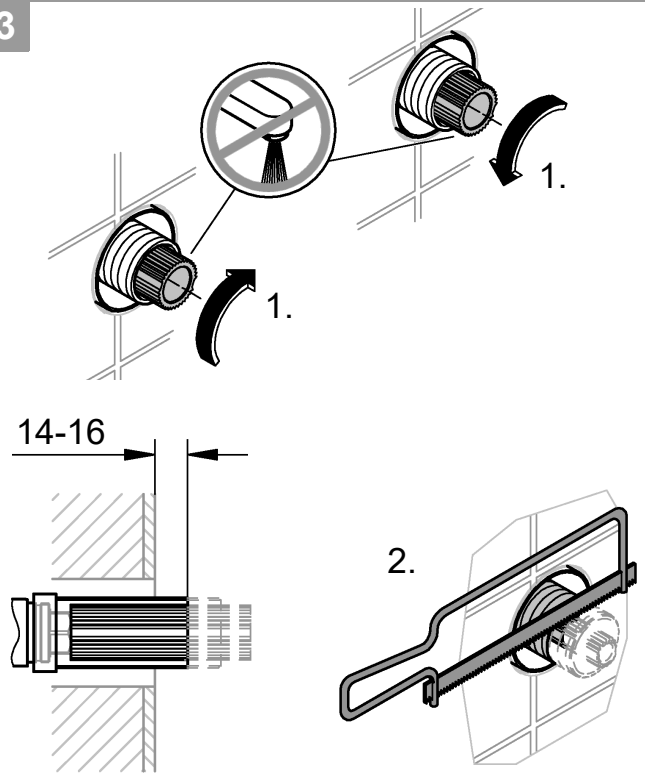

ESSENCE
WALL TOP ASSEMBLY
MODEL #29280001

Pure Freude
an Wasser

Product Specifications

Product Description:
Essence New Wall Top Assembly

To be paired with Rough in kit 2281000

GROHE StarLight® chrome finish

Metal lever's

2

3

4

5

Installation

Flush piping system prior and after installation of fitting thoroughly!

This product must be installed in conformance with local codes e.g. AS/NZS 3500 series of standard!

Installation, see Figs [1] to [5].

Refer to the dimensional drawing.

Open cold and hot-water supply and check connections for leakage!

AUS

Tel.: 1800 080 055

Email: customer.care@reece.com.au

NZ

Tel.: +64 09 573 0490

Email: sales@robertson.co.nz

ESSENCE
WALL TOP ASSEMBLY
MODEL #29280001

Pure Freude
an Wasser

Spare Parts

| Pos.-nr. | Product Description | Order-nr. | Units per package |
|----------|--------------------------|-----------|-------------------|
| 1 | Spindle Extension | 45988000 | 1 |
| 2 | Optional Extra - Spanner | 19332000 | 1 |