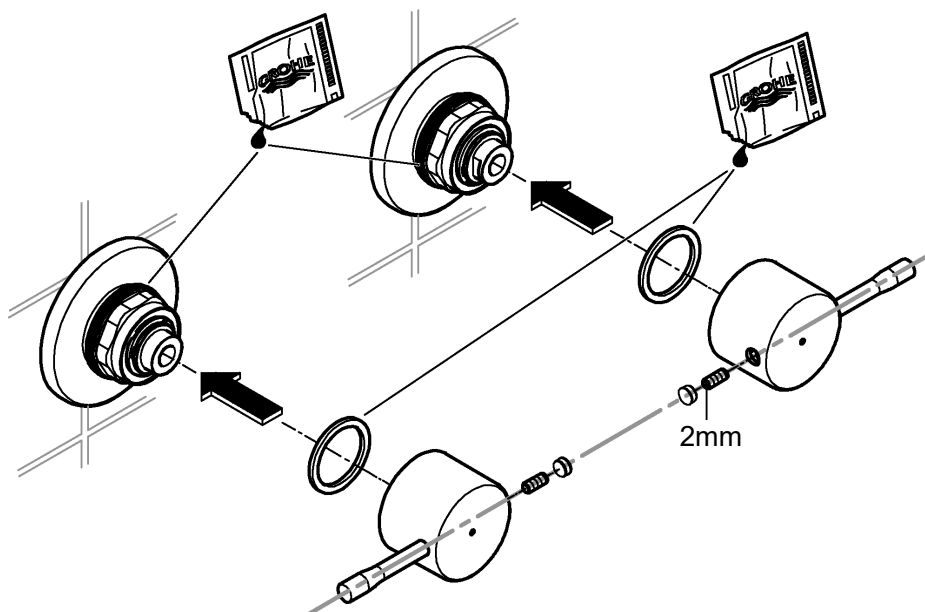

ESSENCE
WALL TOP ASSEMBLY
MODEL #29280001

Pure Freude
an Wasser

Product Specifications

Product Description:
Essence New Wall Top Assembly

To be paired with Rough in kit 2281000

GROHE StarLight® chrome finish

Metal lever's

2

3

4

5

Installation

Flush piping system prior and after installation of fitting thoroughly!

This product must be installed in conformance with local codes e.g. AS/NZS 3500 series of standard!

Installation, see Figs [1] to [5].

Refer to the dimensional drawing.

Open cold and hot-water supply and check connections for leakage!

AUS

Tel.: 1800 080 055

Email: customer.care@reece.com.au

NZ

Tel.: +64 09 573 0490

Email: sales@robertson.co.nz

ESSENCE
WALL TOP ASSEMBLY
MODEL #29280001

Pure Freude
an Wasser

Spare Parts

| Pos.-nr. | Product Description | Order-nr. | Units per package |
|----------|--------------------------|-----------|-------------------|
| 1 | Spindle Extension | 45988000 | 1 |
| 2 | Optional Extra - Spanner | 19332000 | 1 |