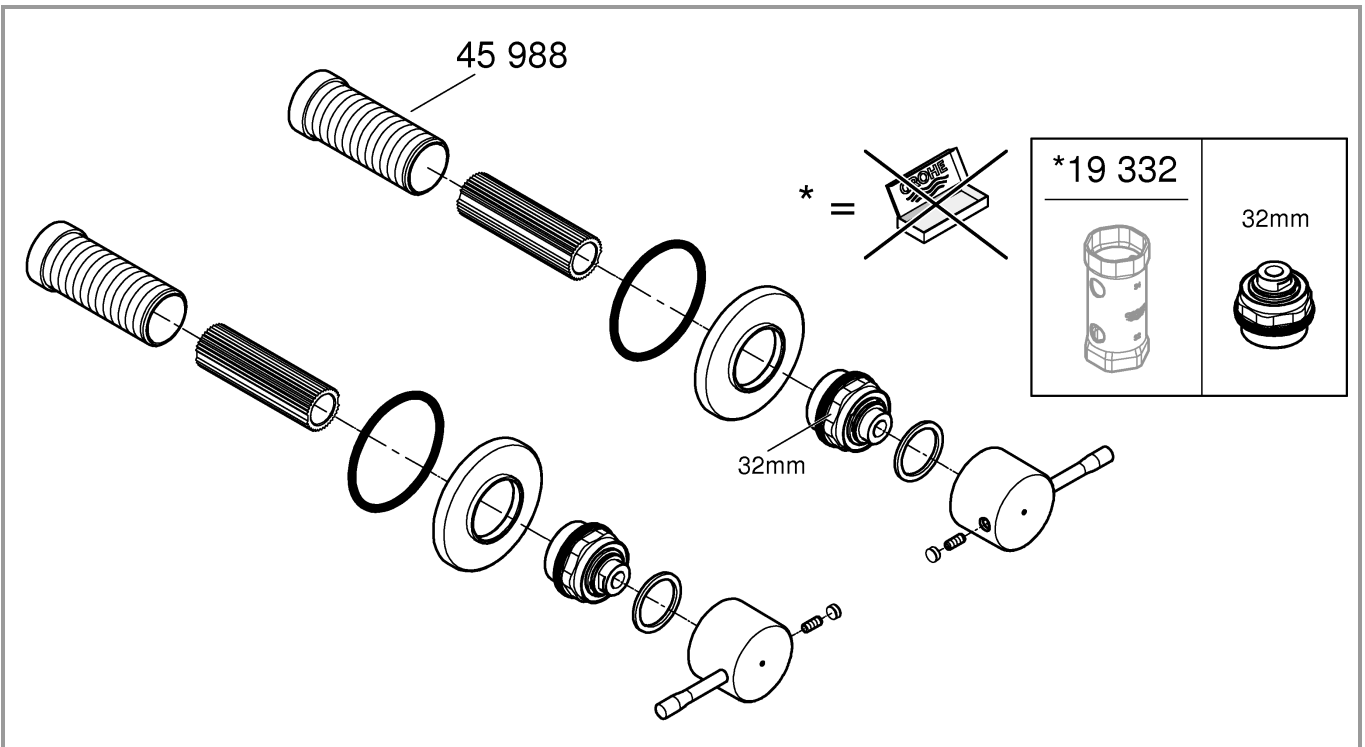

ESSENCE
WALL TOP ASSEMBLY
MODEL #29280001

Pure Freude
an Wasser

Product Specifications

Product Description:
Essence New Wall Top Assembly

To be paired with Rough in kit 2281000

GROHE StarLight® chrome finish

Metal lever's

2

3

4

5

Installation

Flush piping system prior and after installation of fitting thoroughly!

This product must be installed in conformance with local codes e.g. AS/NZS 3500 series of standard!

Installation, see Figs [1] to [5].

Refer to the dimensional drawing.

Open cold and hot-water supply and check connections for leakage!

AUS

Tel.: 1800 080 055

Email: customer.care@reece.com.au

NZ

Tel.: +64 09 573 0490

Email: sales@robertson.co.nz

ESSENCE
WALL TOP ASSEMBLY
MODEL #29280001

Pure Freude
an Wasser

Spare Parts

| Pos.-nr. | Product Description | Order-nr. | Units per package |
|----------|--------------------------|-----------|-------------------|
| 1 | Spindle Extension | 45988000 | 1 |
| 2 | Optional Extra - Spanner | 19332000 | 1 |