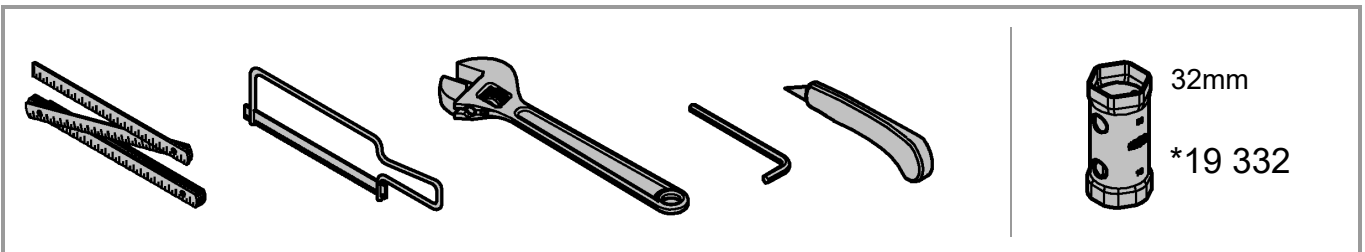

ESSENCE
WALL TOP ASSEMBLY
MODEL #29280001

Pure Freude
an Wasser

Product Specifications

Product Description:
Essence New Wall Top Assembly

To be paired with Rough in kit 2281000

GROHE StarLight® chrome finish

Metal lever's

2

3

4

5

Installation

Flush piping system prior and after installation of fitting thoroughly!

This product must be installed in conformance with local codes e.g. AS/NZS 3500 series of standard!