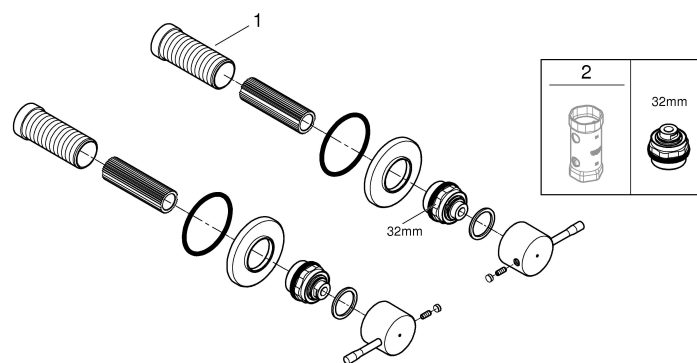

Metal lever's

2

3

4

5

Installation

Flush piping system prior and after installation of fitting thoroughly!

This product must be installed in conformance with local codes e.g. AS/NZS 3500 series of standard!

Email: sales@robertson.co.nz

ESSENCE
WALL TOP ASSEMBLY
MODEL #29280001

Pure Freude
an Wasser

Spare Parts

| Pos.-nr. | Product Description | Order-nr. | Units per package |
|----------|--------------------------|-----------|-------------------|
| 1 | Spindle Extension | 45988000 | 1 |
| 2 | Optional Extra - Spanner | 19332000 | 1 |