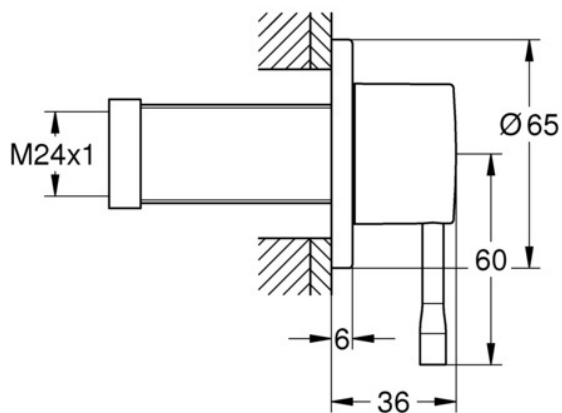

ESSENCE
WALL TOP ASSEMBLY
MODEL #29280001

Pure Freude
an Wasser

Product Specifications

Product Description:
Essence New Wall Top Assembly

To be paired with Rough in kit 2281000

GROHE StarLight® chrome finish

Metal lever's

2

3

4

5

Installation

Flush piping system prior and after installation of fitting thoroughly!

This product must be installed in conformance with local codes e.g. AS/NZS 3500 series of standard!