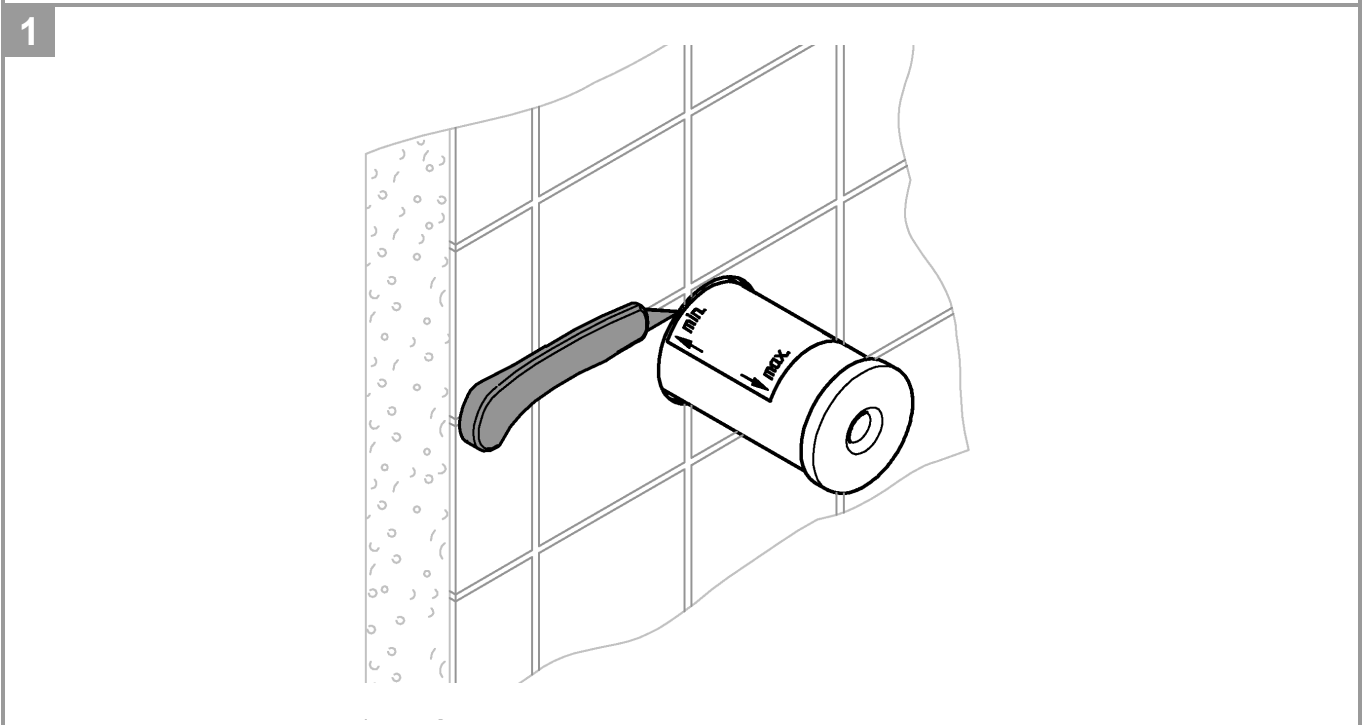

ESSENCE
WALL TOP ASSEMBLY
MODEL #29280001

Pure Freude
an Wasser

Product Specifications

Product Description:
Essence New Wall Top Assembly

To be paired with Rough in kit 2281000

GROHE StarLight® chrome finish

Metal lever's

2

3

4

5

Installation

Flush piping system prior and after installation of fitting thoroughly!

This product must be installed in conformance with local codes e.g. AS/NZS 3500 series of standard!