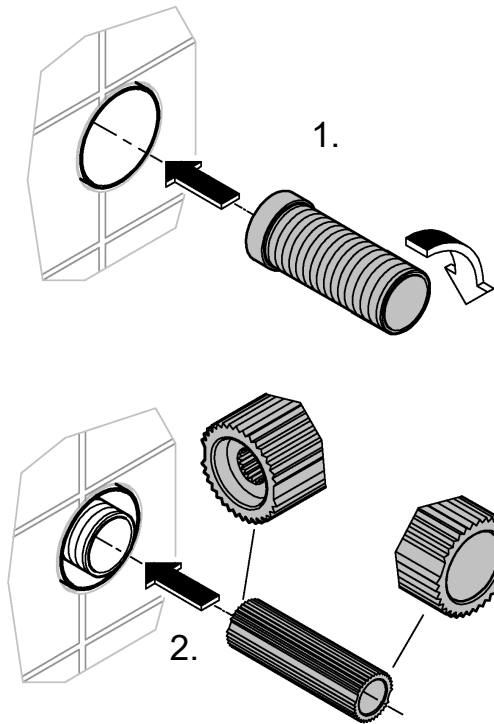

ESSENCE
WALL TOP ASSEMBLY
MODEL #29280001

Pure Freude
an Wasser

Product Specifications

Product Description:
Essence New Wall Top Assembly

To be paired with Rough in kit 2281000

GROHE StarLight® chrome finish

Metal lever's

2

3

4

5

Installation

Flush piping system prior and after installation of fitting thoroughly!

This product must be installed in conformance with local codes e.g. AS/NZS 3500 series of standard!

Installation, see Figs [1] to [5].

Refer to the dimensional drawing.

Open cold and hot-water supply and check connections for leakage!

AUS

Tel.: 1800 080 055

Email: customer.care@reece.com.au

NZ

Tel.: +64 09 573 0490