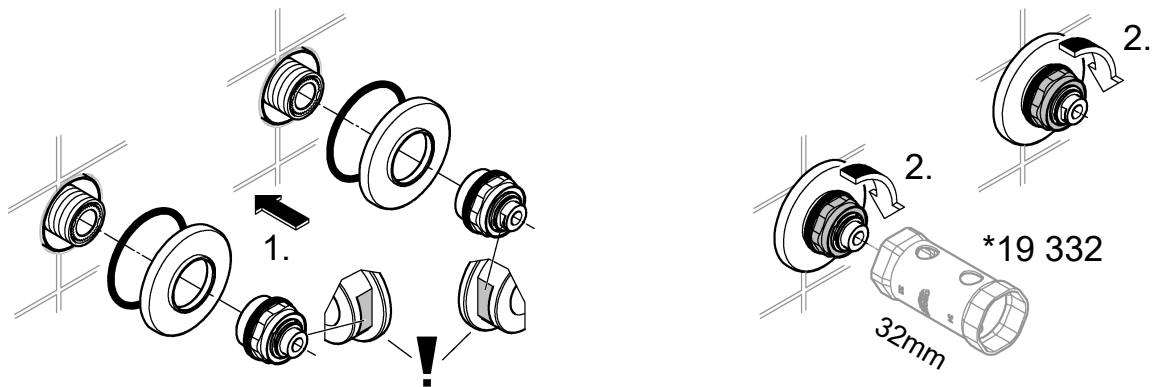

ESSENCE
WALL TOP ASSEMBLY
MODEL #29280001

Pure Freude
an Wasser

Product Specifications

Product Description:
Essence New Wall Top Assembly

To be paired with Rough in kit 2281000

GROHE StarLight® chrome finish

Metal lever's

2

3

4

5

Installation

Flush piping system prior and after installation of fitting thoroughly!

This product must be installed in conformance with local codes e.g. AS/NZS 3500 series of standard!

Installation, see Figs [1] to [5].

Refer to the dimensional drawing.

Open cold and hot-water supply and check connections for leakage!

AUS

Tel.: 1800 080 055

Email: customer.care@reece.com.au

NZ

Tel.: +64 09 573 0490

Email: sales@robertson.co.nz

ESSENCE
WALL TOP ASSEMBLY
MODEL #29280001

Pure Freude
an Wasser

Spare Parts

| Pos.-nr. | Product Description | Order-nr. | Units per package |
|----------|--------------------------|-----------|-------------------|
| 1 | Spindle Extension | 45988000 | 1 |
| 2 | Optional Extra - Spanner | 19332000 | 1 |