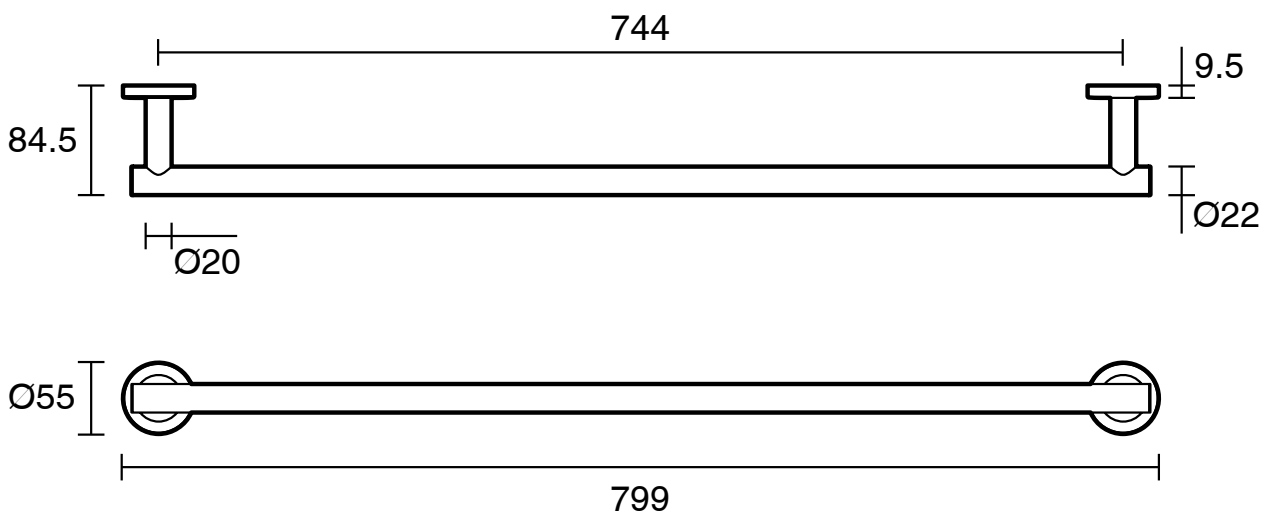

Roca Ona Single Towel Rail 800mm Chrome

15072

SPECIFICATIONS

Recommended Use	Domestic;Commercial;Hotel
Colour Category	Chrome
Colour Finish	Polished Chrome
Primary Material	Brass

WARRANTY

Replacement Only - Domestic Use	15
Parts Replacement Only	1

Please refer to Warranty Page for full Terms and Conditions

Dimensions are nominal measurements only.

CLEANING RECOMMENDATIONS:

We recommend the use of soapy water or approved cleaners. This product should not be cleaned with abrasive materials. Damage caused by any improper treatment is not covered by the product warranty. Refer to Warranty Conditions

Disclaimer: Products in this specification manual must by regulation be installed by licensed and registered trade people. The manufacturer/distributor reserves the right to vary specifications or delete models from their range without prior notification. Dimensions are nominal measurements only. Dimensions and set-outs listed are correct at time of publication however the manufacturer/distributor takes no responsibility for printing errors.

Published 11/11/2024

To see the complete Roca range go to
www.reece.com.au