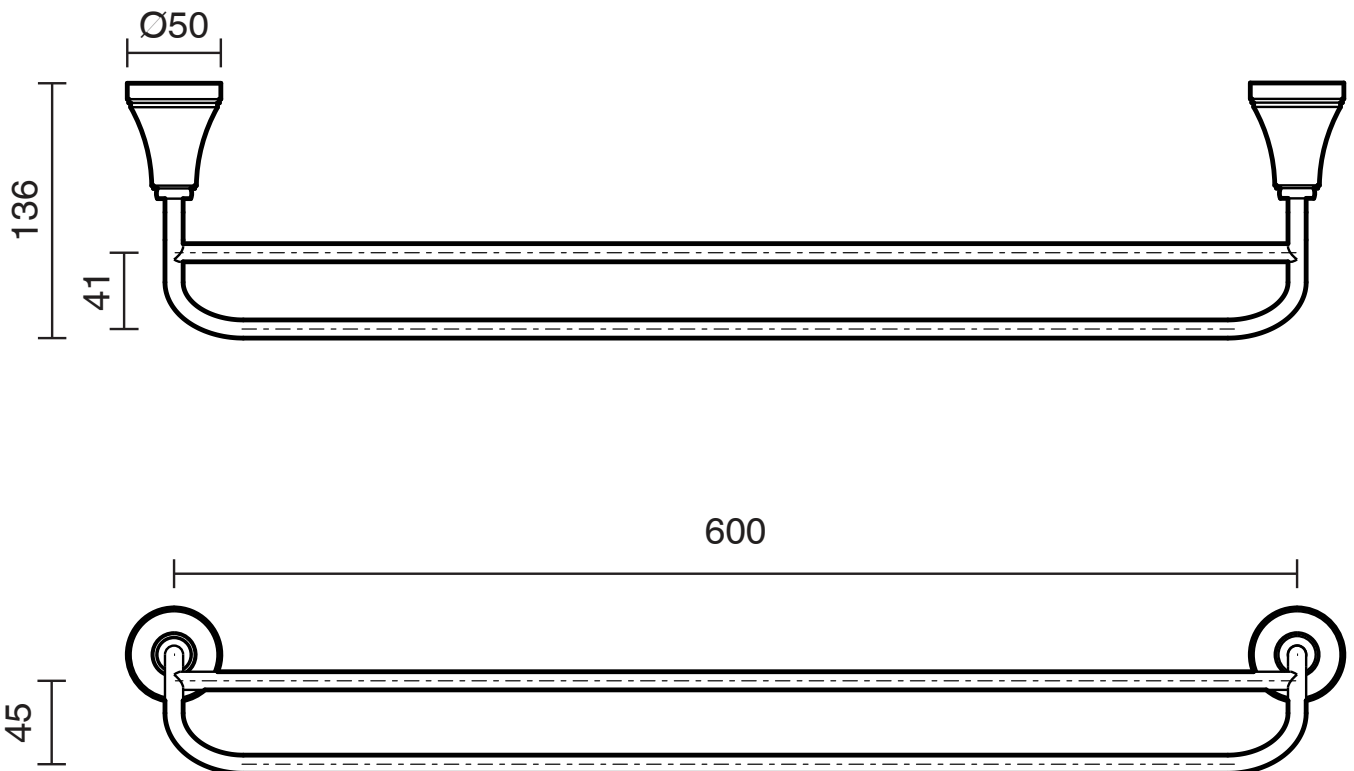

KADO

Kado Era Double Towel Rail 600mm Brushed Nickel

9512114

SPECIFICATIONS

Recommended Use	Domestic, Hotel & Commercial
Colour	Brushed Nickel
Material	Zinc/Steel

WARRANTY

Replacement Only - Domestic Use	10 Years
Parts Replacement Only	12 Months

Please refer to Warranty Page for full Terms and Conditions

Dimensions are nominal measurements only.

CLEANING RECOMMENDATIONS:

We recommend the use of soapy water or approved cleaners. This product should not be cleaned with abrasive materials. Damage caused by any improper treatment is not covered by the product warranty. Refer to Warranty Conditions

Disclaimer: Products in this specification manual must by regulation be installed by licensed and registered trade people. The manufacturer/distributor reserves the right to vary specifications or delete models from their range without prior notification. Dimensions are nominal measurements only. Dimensions and set-outs listed are correct at time of publication however the manufacturer/distributor takes no responsibility for printing errors.

Published 12/10/2023

To see the complete Kado range go to www.reece.com.au