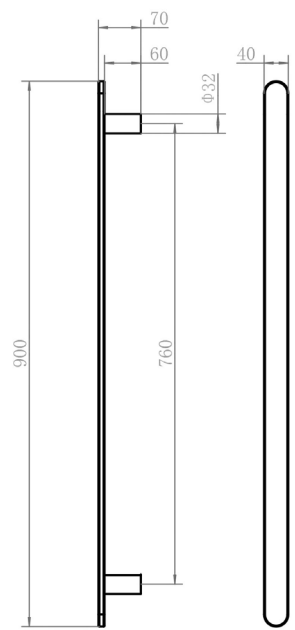

mizu

Mizu Soothe Vertical Heated Towel Rail (Triple Pack) Brushed Gold

2002800

SPECIFICATIONS	
Recommended Use	Domestic, Hotel & Commercial
Colour	Brushed Gold
Material	Stainless Steel (304 Grade)
Electrical Connection	Hardwired
Electrical Connection Position	Optional Top or Bottom
Heating Method	Dry Element
Power Wattage	20 W
Voltage	12V AC 50/60Hz
IP Rating	IP45
WARRANTY	
Warranty - Domestic Use	7 Years
Spare Parts & Labour	12 Months
<i>Please refer to Warranty Page for full Terms and Conditions</i>	

Disclaimer: Products in this specification manual must by regulation be installed by licensed and registered trade people. The manufacturer/distributor reserves the right to vary specifications or delete models from their range without prior notification. Dimensions are nominal measurements only. Dimensions and set-outs listed are correct at time of publication however the manufacturer/distributor takes no responsibility for printing errors.