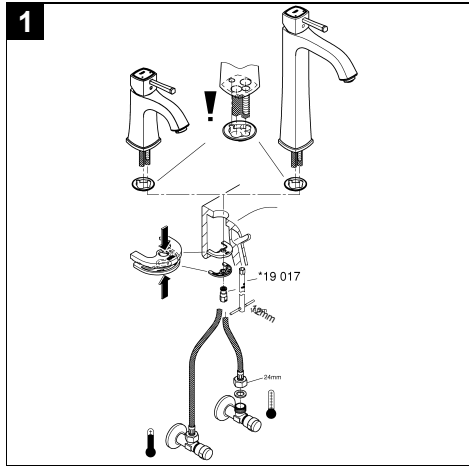

GRANDERA
BASIN MIXER
MODEL #23321000

Pure Freude
an Wasser

Product Specifications

Product Description:

Grandera
Single-Lever Basin Mixer

M-Size
Single Hole Installation

GROHE SilkMove® 28 mm Ceramic Cartridge
Temperature Limiter

GROHE StarLight® chrome finish
GROHE EcoJoy® 6 Litres p/min

GROHE QuickFix® Installation System

GROHE AquaGuide® Adjustable Mousseur (Aerator)

Smooth body
Flexible Connection Hoses

Installation instructions

Installation Instructions

Flush piping system prior and after installation of fitting thoroughly.

Installation and connection-Refer to the dimensional drawing above.

This product must be installed in conformance with local codes e.g. AS/NZS 3500 series of standard!

GRANDERA
 BASIN MIXER
 MODEL #23321000

Pure Freude
 an Wasser

Spare Parts

Pos.-nr.	Product Description	Order-nr.	Units per package
1	Lever	46836000	1
2	Fitting ring	46715000	1
3	Cartridge	46580000	1
4	Flow straightener	48182000	1
5	Shank fastening assembly	46671000	1
6	Mounting wrench - optional extra	19017000	1