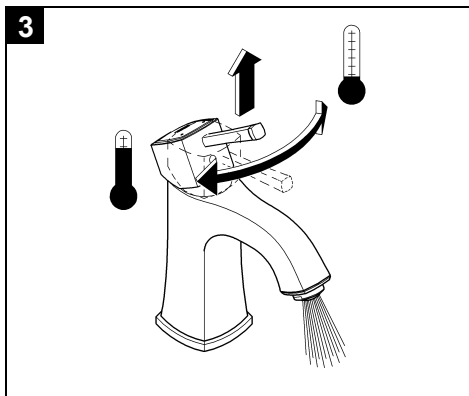

GRANDERA
BASIN MIXER
MODEL #23321000

Pure Freude
an Wasser

Product Specifications

Product Description:

Grandera
Single-Lever Basin Mixer

M-Size
Single Hole Installation

GROHE SilkMove® 28 mm Ceramic Cartridge
Temperature Limiter

GROHE StarLight® chrome finish
GROHE EcoJoy® 6 Litres p/min

GROHE QuickFix® Installation System

GROHE AquaGuide® Adjustable Mousseur (Aerator)

Smooth body
Flexible Connection Hoses

Installation instructions

Installation Instructions

Flush piping system prior and after installation of fitting thoroughly.

Installation and connection-Refer to the dimensional drawing above.

This product must be installed in conformance with local codes e.g. AS/NZS 3500 series of standard!