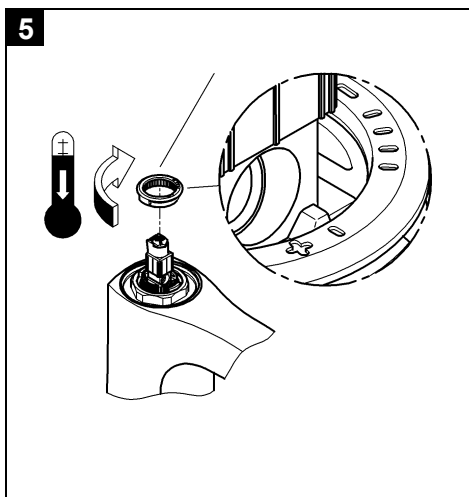

GRANDERA
BASIN MIXER
MODEL #23321000

Pure Freude
an Wasser

Product Specifications

Product Description:

Grandera
Single-Lever Basin Mixer

M-Size
Single Hole Installation

GROHE SilkMove® 28 mm Ceramic Cartridge
Temperature Limiter

Installation Instructions

Flush piping system prior and after installation of fitting thoroughly.

Installation and connection-Refer to the dimensional drawing above.

This product must be installed in conformance with local codes e.g. AS/NZS 3500 series of standard!