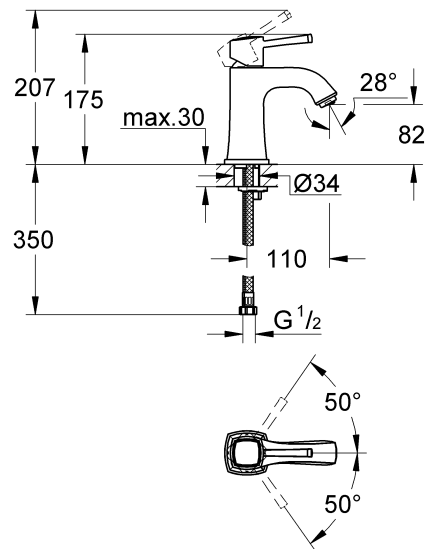

Product Description:

Grandera
Single-Lever Basin Mixer

M-Size
Single Hole Installation

GROHE SilkMove® 28 mm Ceramic Cartridge
Temperature Limiter

GROHE StarLight® chrome finish
GROHE EcoJoy® 6 Litres p/min

GROHE QuickFix® Installation System

GROHE AquaGuide® Adjustable Mousseur (Aerator)

Smooth body
Flexible Connection Hoses