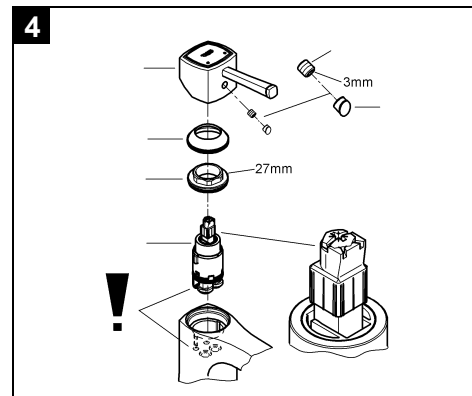

GRANDERA
BASIN MIXER
MODEL #23321000

Pure Freude
an Wasser

Product Specifications

Product Description:

Grandera
Single-Lever Basin Mixer

M-Size
Single Hole Installation

GROHE SilkMove® 28 mm Ceramic Cartridge
Temperature Limiter

Installation Instructions

Flush piping system prior and after installation of fitting thoroughly.

Installation and connection-Refer to the dimensional drawing above.

This product must be installed in conformance with local codes e.g. AS/NZS 3500 series of standard!