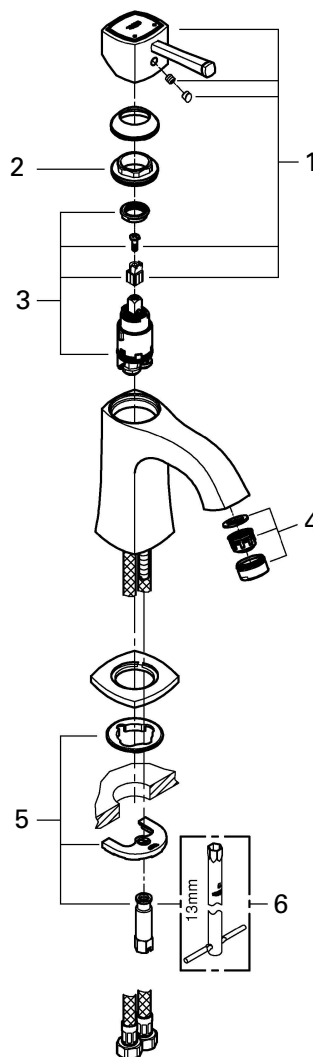

Flow pressure: min. 50kPa bar – recommended 100 – 500 kPa

Note:

Open cold and hot water supply and check connections for leakage!

Care

For directions on the care of this fitting, please refer to the accompanying care instructions.

GRANDERA
 BASIN MIXER
 MODEL #23321000

Pure Freude
 an Wasser

Spare Parts

Pos.-nr.	Product Description	Order-nr.	Units per package
1	Lever	46836000	1
2	Fitting ring	46715000	1
3	Cartridge	46580000	1
4	Flow straightener	48182000	1
5	Shank fastening assembly	46671000	1
6	Mounting wrench - optional extra	19017000	1