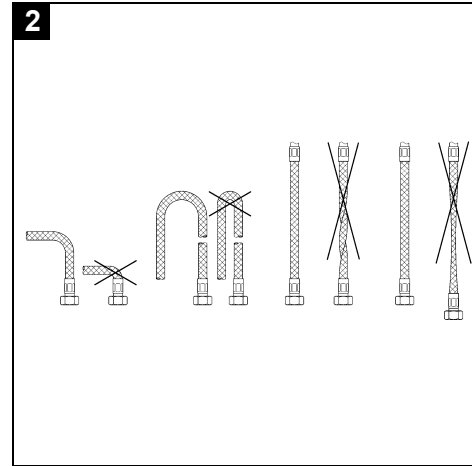

GRANDERA
BASIN MIXER
MODEL #23321000

Pure Freude
an Wasser

Product Specifications

Product Description:

Grandera
Single-Lever Basin Mixer

M-Size
Single Hole Installation

GROHE SilkMove® 28 mm Ceramic Cartridge
Temperature Limiter

GROHE StarLight® chrome finish
GROHE EcoJoy® 6 Litres p/min

GROHE QuickFix® Installation System

GROHE AquaGuide® Adjustable Mousseur (Aerator)

Smooth body
Flexible Connection Hoses

Installation instructions

Installation Instructions

Flush piping system prior and after installation of fitting thoroughly.

Installation and connection-Refer to the dimensional drawing above.

This product must be installed in conformance with local codes e.g. AS/NZS 3500 series of standard!