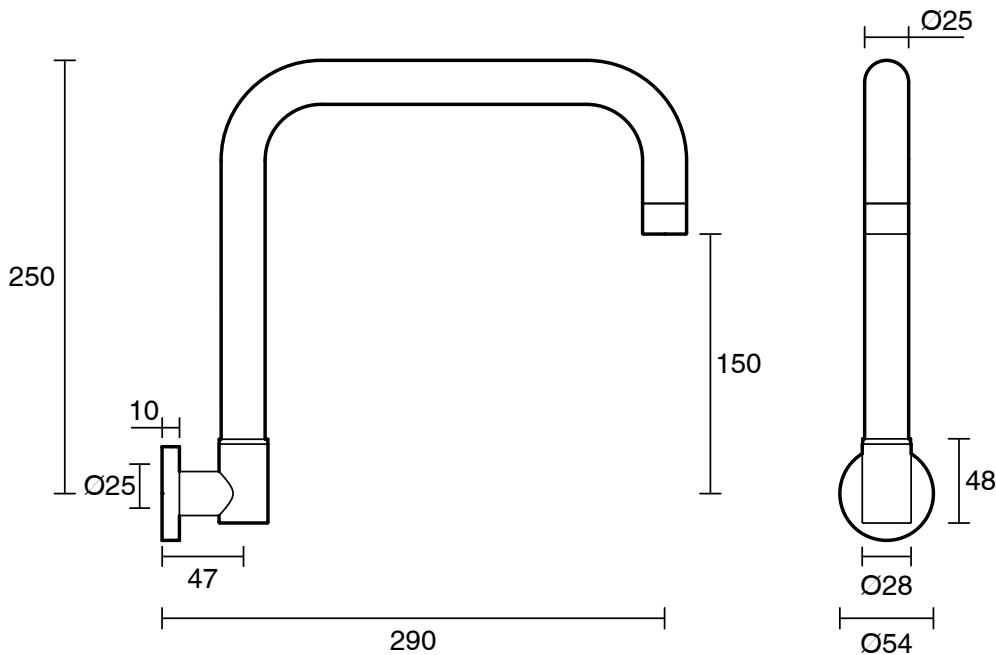

SUSSEX

Sussex Scala Wall Spa Outlet Square LUX PVD Brushed Smoke Gunmetal

2267139

SPECIFICATIONS

Recommended Use	Residential;Commercial
Colour Finish	Brushed Smoke Gunmetal
Primary Material	Brass
Recommended Pressure Range	150 - 500 kPa as per AS3500
Max Continuous Working Temperature (deg C)	65
Min Continuous Working Temperature (deg C)	1

WARRANTY

Residential Use (Years)	40
Commercial Use (Years)	10

Please refer to Sussex Warranty page for full Terms and Conditions

Dimensions are nominal measurements only.

CLEANING RECOMMENDATIONS:

We recommend the use of soapy water or approved cleaners. This product should not be cleaned with abrasive materials. Damage caused by any improper treatment is not covered by the product warranty. Refer to Warranty Conditions

Disclaimer: Products in this specification manual must by regulation be installed by licensed and registered trade people. The manufacturer/distributor reserves the right to vary specifications or delete models from their range without prior notification. Dimensions are nominal measurements only. Dimensions and set-outs listed are correct at time of publication however the manufacturer/distributor takes no responsibility for printing errors.

Published 01/04/2026

To see the complete Sussex range go to www.reece.com.au