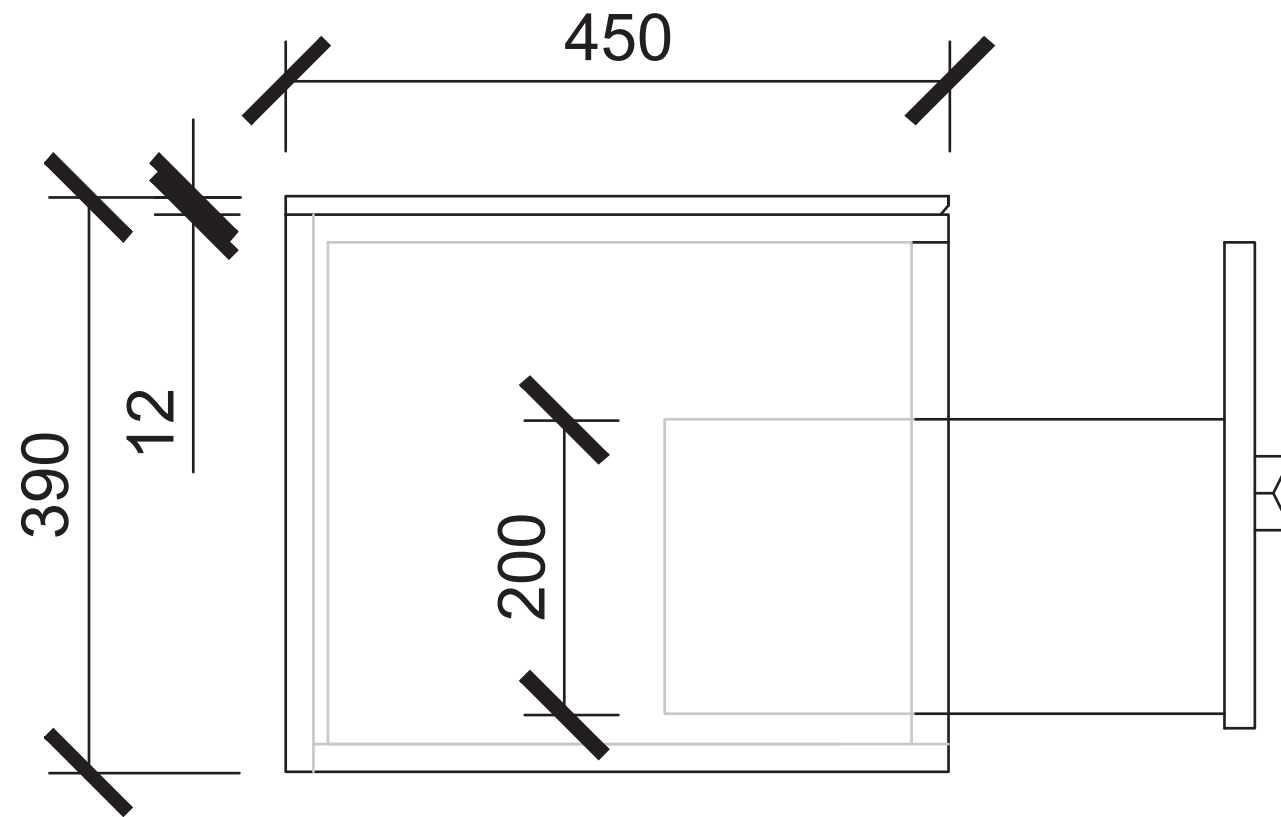

601-800W x 450D x 390H

SIDE VIEW for SEMI-INSET basin alignment