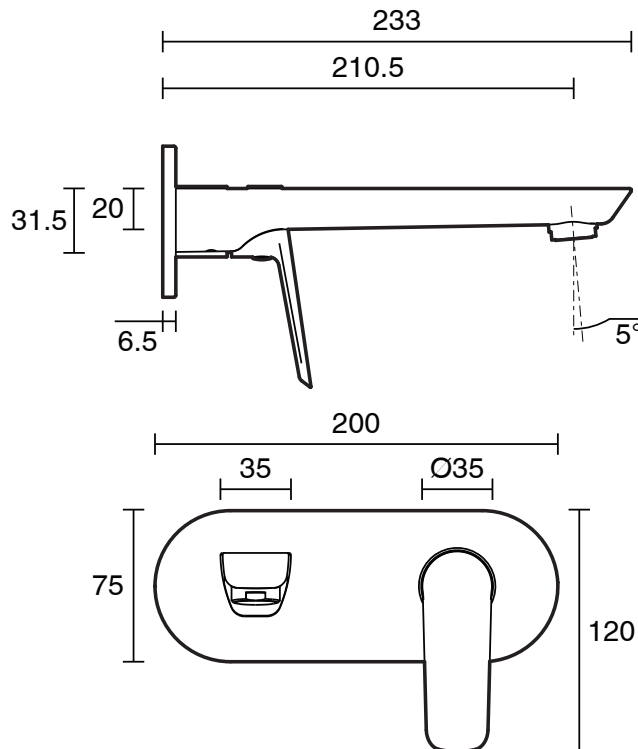

mizu

Mizu Bliss Wall Bath Mixer Tap Set 210mm Chrome

9505294

SPECIFICATIONS

Recommended Use	Domestic, Hotel & Commercial
Colour	Chrome
Finish	Polished
Material	DR Brass
Recommended Pressure Range	150 - 500 kPa
Maximum Continuous Working Temperature	80 deg C
Suitable for Storage Tank Hot Water	Yes
Suitable for Continuous Flow Hot Water	Yes
Suitable for Gravity Feed Hot Water	No

WARRANTY

Warranty - Domestic Use	10 Years
Spare Parts & Labour	12 Months

Please refer to Warranty Page for full Terms and Conditions

Dimensions are nominal measurements only.

CLEANING RECOMMENDATIONS:

We recommend the use of soapy water or approved cleaners. This product should not be cleaned with abrasive materials. Damage caused by any improper treatment is not covered by the product warranty. Refer to Warranty Conditions

Disclaimer: Products in this specification manual must by regulation be installed by licensed and registered trade people. The manufacturer/distributor reserves the right to vary specifications or delete models from their range without prior notification. Dimensions are nominal measurements only. Dimensions and set-outs listed are correct at time of publication however the manufacturer/distributor takes no responsibility for printing errors.

Published 07/09/2022

To see the complete Mizu range go to www.reece.com.au

WaterMark
AS/NZS 3718
WM-022094