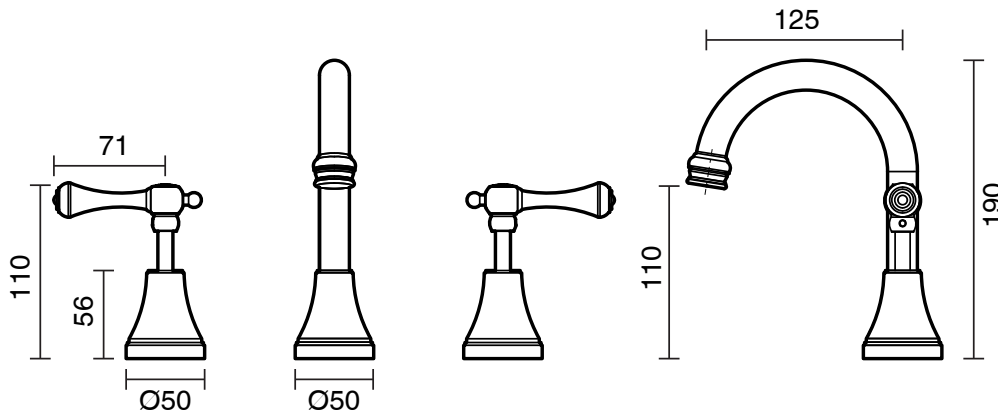

KADO

Kado Era Basin Set Fixed Lever Handle Brass Gold (5 Star)

9507577

SPECIFICATIONS

Recommended Use	Domestic, Hotel & Commercial
Colour	Brass Gold
Finish	Polished
Material	DR Brass
Recommended Pressure Range	150 - 500 kPa
Maximum Continuous Working Temperature	80 deg C
Suitable for Storage Tank Hot Water	Yes
Suitable for Continuous Flow Hot Water	Yes
Suitable for Gravity Feed Hot Water	No

WARRANTY

Warranty - Domestic Use	10 Years
Spare Parts & Labour	12 Months

Please refer to Warranty Page for full Terms and Conditions