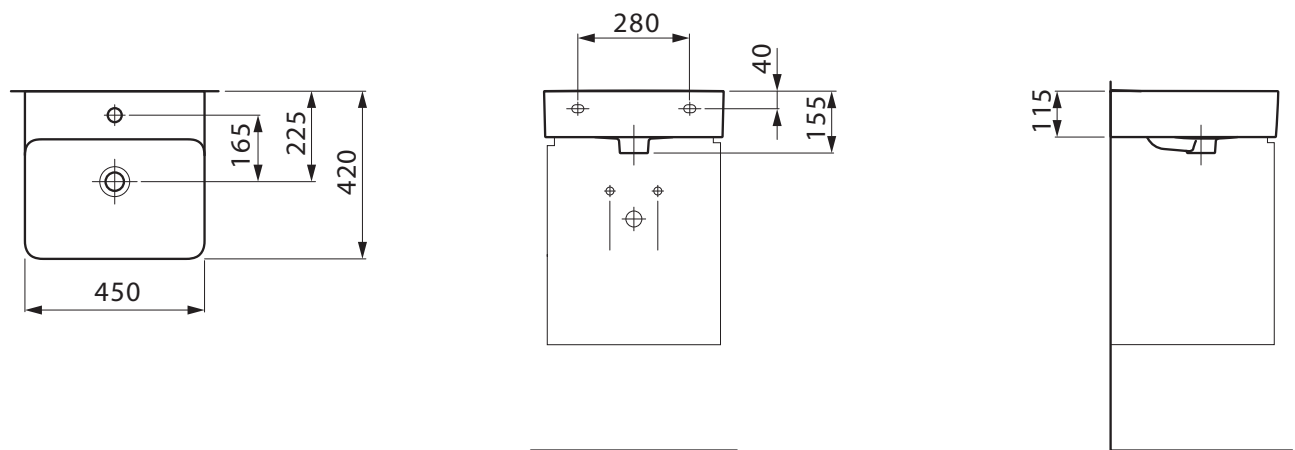

Dimensions are nominal measurements only.

Disclaimer: Products in this specification manual must by regulation be installed by licensed and registered trade people. The manufacturer/distributor reserves the right to vary specifications or delete models from their range without prior notification. Dimensions are nominal measurements only. Dimensions and set-outs listed are correct at time of publication however the manufacturer/distributor takes no responsibility for printing errors.

Published 16/01/2018

To see the complete Laufen range go to www.reece.com.au/bathrooms