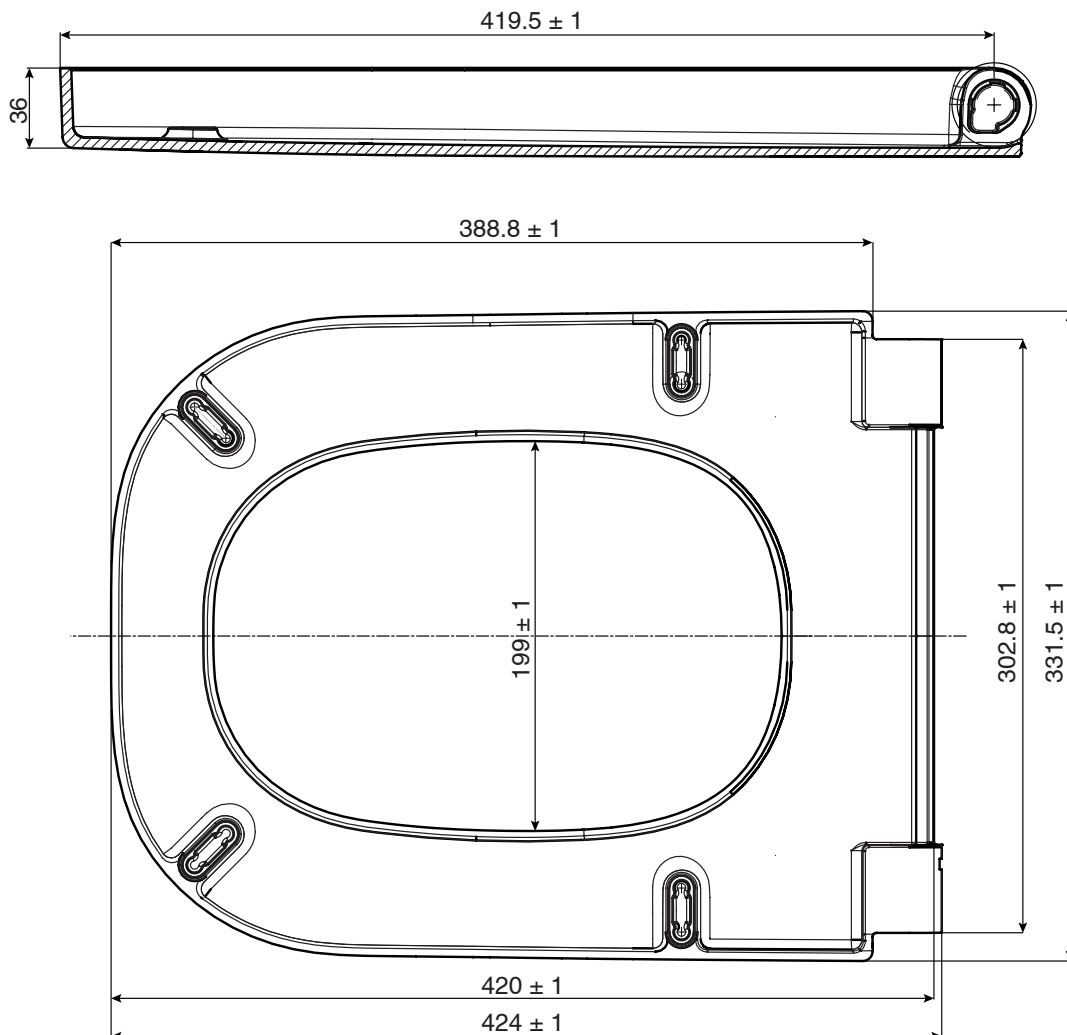

Roca The Gap Rimless Soft Close Quick Release Toilet Seat

SPECIFICATIONS

Recommended Use	Domestic, Hotel & Commercial
Material	Urea
Colour	White
Weight	2.5kg
Toilet Seat Type	Soft Close Quick Release

WARRANTY

Warranty - Domestic Use	12 Months
<i>Please refer to Warranty Page for full Terms and Conditions</i>	

Dimensions are nominal measurements only.

Disclaimer: Products in this specification manual must by regulation be installed by licensed and registered trade people. The manufacturer/distributor reserves the right to vary specifications or delete models from their range without prior notification. Dimensions are nominal measurements only. Dimensions and set-outs listed are correct at time of publication however the manufacturer/distributor takes no responsibility for printing errors.

Published 27/10/2017

To see the complete Roca range go to www.reece.com.au/bathrooms