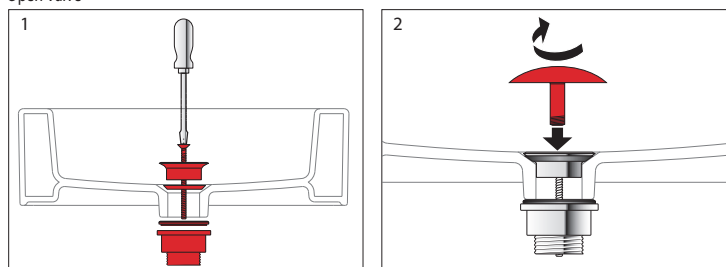

Laufen Val Wall Basin with Fixing Bolts with Overflow 1 Taphole 750mm White

INSTALLATION INSTRUCTIONS - WALL BASIN:

Washbasins / Open valve / click clack valve

EN Guarantee/Liability only when assembled by a licensed plumber in accordance with the instructions and local regulations.

Open Valve

Click Clack Valve

Push to Close
 Push to Open

Plumbers, please ensure a copy of the Installation Instructions are left with the end user for future reference

Laufen Val Wall Basin with Fixing Bolts with Overflow 1 Taphole 750mm White

INSTALLATION INSTRUCTIONS - COUNTER BASIN:

8.1228.2
Waschtisch-Schale
Vasque pour table de toilette
Bacino
Washbasin in bowl
Lavabo de sobreencimera
Waskom
Umyvadlová misa
Praustuvas – dubuo
Umywalka nablutowa
Mosdóta
Раковина-чаша
Стоящ умивалник