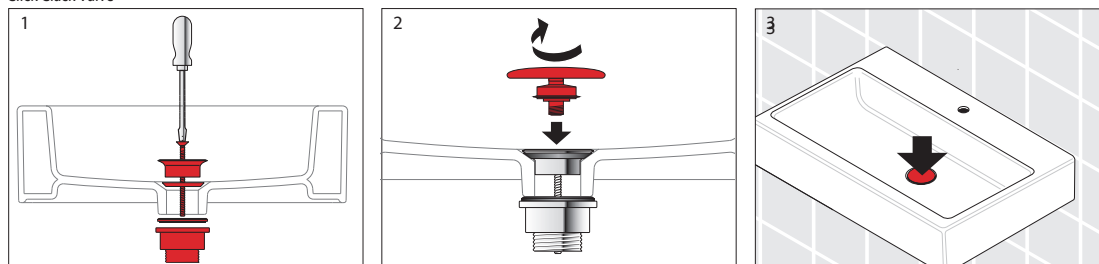

Laufen Val Wall Basin with Fixing Bolts with Overflow 1 Taphole 750mm White

INSTALLATION INSTRUCTIONS - WALL BASIN:

Washbasins / Open valve / click clack valve

EN Guarantee/Liability only when assembled by a licensed plumber in accordance with the instructions and local regulations.

Open Valve

Click Clack Valve

Push to Close
 Push to Open

Plumbers, please ensure a copy of the Installation Instructions are left with the end user for future reference

Laufen Val Wall Basin with Fixing Bolts with Overflow 1 Taphole 750mm White

INSTALLATION INSTRUCTIONS - COUNTER BASIN:

8.1228.2
Waschtisch-Schale
Vasque pour table de toilette
Bacino
Washbasin in bowl
Lavabo de sobreencimera
Waskom
Umyvadlová misa
Praustuvas – dubuo
Umywalka nablutowa
Mosdóta
Раковина-чаша
Стоящ умивалник