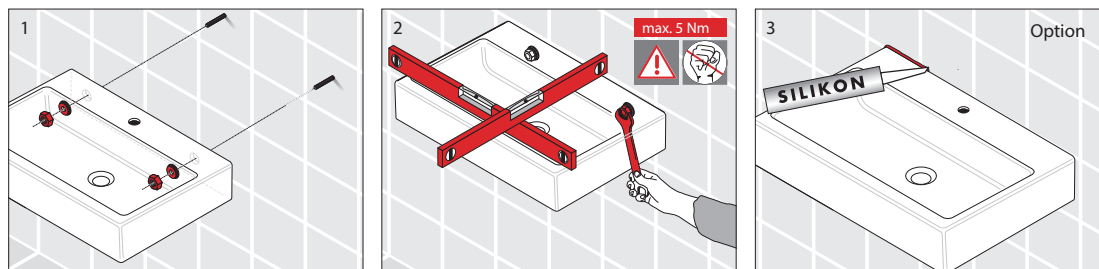

Laufen Val Wall Basin with Fixing Bolts with Overflow 1 Taphole 750mm White

INSTALLATION INSTRUCTIONS - WALL BASIN:

Washbasins / Open valve / click clack valve

EN Guarantee/Liability only when assembled by a licensed plumber in accordance with the instructions and local regulations.

Open Valve

Click Clack Valve

Push to Close
 Push to Open

Plumbers, please ensure a copy of the Installation Instructions are left with the end user for future reference

Laufen Val Wall Basin with Fixing Bolts with Overflow 1 Taphole 750mm White

INSTALLATION INSTRUCTIONS - COUNTER BASIN:

8.1228.2
Waschtisch-Schale
Vasque pour table de toilette
Bacino
Washbasin in bowl
Lavabo de sobreencimera
Waskom
Umyvadlová misa
Praustuvas – dubuo
Umywalka nablutowa
Mosdóta
Раковина-чаша
Стоящ умивалник