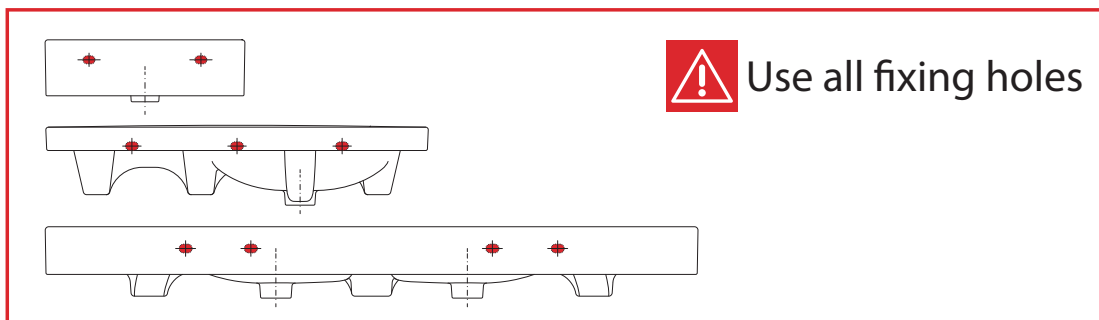

Laufen Val Wall Basin with Fixing Bolts with Overflow 1 Taphole 750mm White

INSTALLATION INSTRUCTIONS - WALL BASIN:

Washbasins / Open valve / click clack valve

EN Guarantee/Liability only when assembled by a licensed plumber in accordance with the instructions and local regulations.

Open Valve

Click Clack Valve

Push to Close
 Push to Open

Plumbers, please ensure a copy of the Installation Instructions are left with the end user for future reference

Laufen Val Wall Basin with Fixing Bolts with Overflow 1 Taphole 750mm White