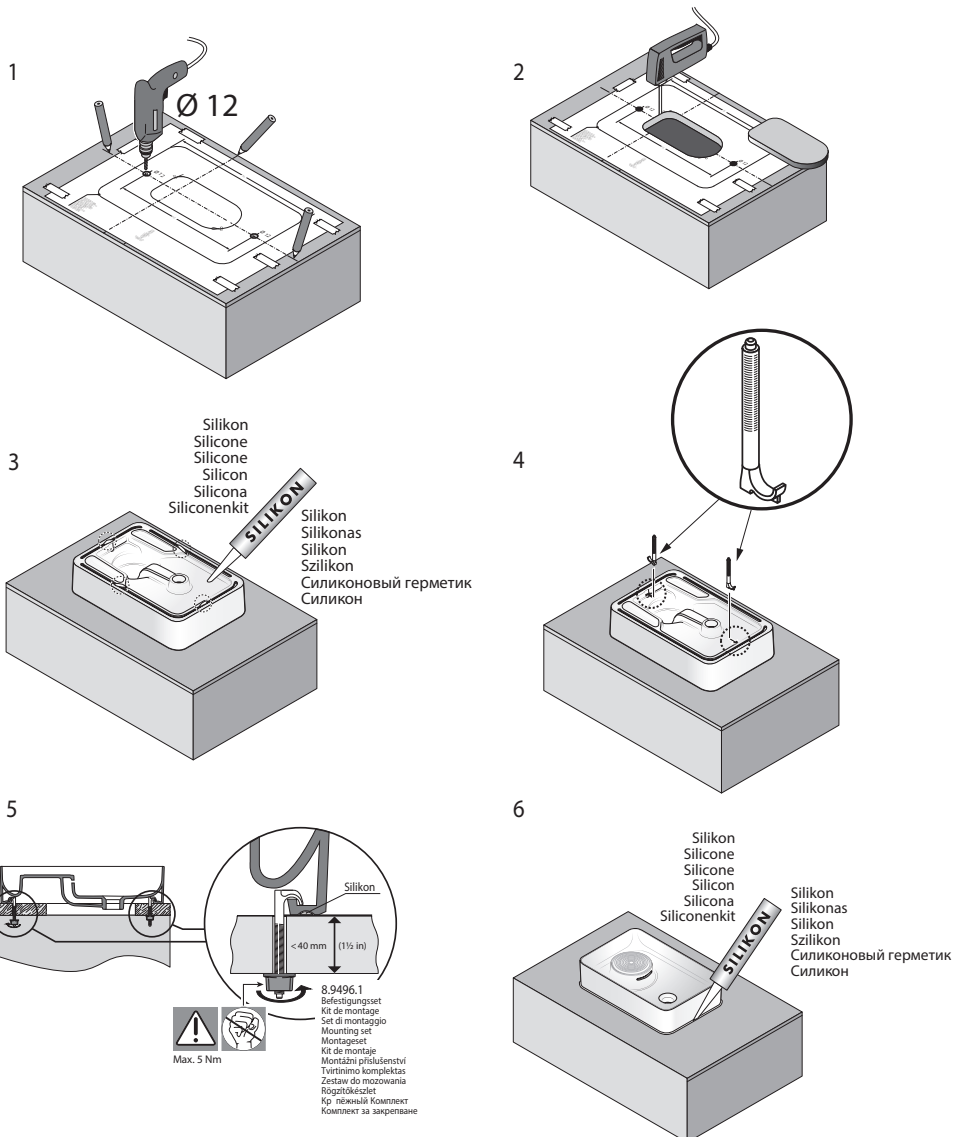

Laufen Val Wall Basin with Fixing Bolts with Overflow 1 Taphole 750mm White

INSTALLATION INSTRUCTIONS - COUNTER BASIN:

8.1228.2
Waschtisch-Schale
Vasque pour table de toilette
Bacino
Washbasin in bowl
Lavabo de sobreencimera
Waskom
Umyvadlová misa
Praustuvas – dubuo
Umywalka nablutowa
Mosdóta
Раковина-чаша
Стоящ умивалник

8.9828.2
Schablone
Gabarit
Sagoma
Template
Plantilla
Sjabloon
Šablona
Šablona
Szablon
Sablon
Лекало
Шаблон

CLEANING RECOMMENDATIONS:

We recommend the use of soapy water or approved cleaners. This product should not be cleaned with abrasive materials. Damage caused by any improper treatment is not covered by the product warranty. Refer to Warranty Conditions