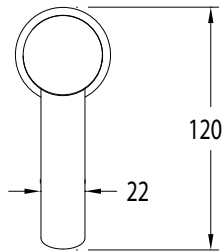

Milli Pure Basin Mixer Tap with Cirque Textured Handle (6*)

SPECIFICATIONS	
Recommended Use	Domestic, Commercial, Hotel
Colour Variations	Chrome, Matte Black, Brushed Nickel, Brushed Gunmetal
Recommended Pressure Range	300 - 500Kpa
Max Continuous Working Pressure	500Kpa
Max Continuous Working Temperature	65 deg. C
Suitable for Storage Tank Hot Water	Yes
Suitable for Continuous Flow Hot Water	No
Suitable for Gravity Feed Hot Water	No
WARRANTY	
Warranty - Domestic Use	15 Years
Spare Parts Labour	1 Year

Dimensions are nominal measurements only.

Disclaimer: Products in this specification manual must by regulation be installed by licensed and registered trade people. The manufacturer/distributor reserves the right to vary specifications or delete models from their range without prior notification. Dimensions are nominal measurements only. Dimensions and set-outs listed are correct at time of publication however the manufacturer/distributor takes no responsibility for printing errors.