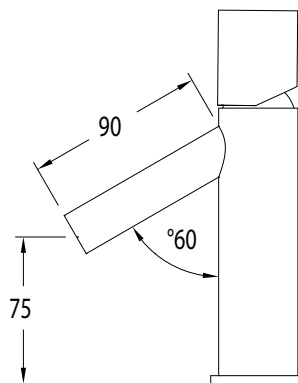

Milli Pure Basin Mixer Tap with Cirque Textured Handle (6*)

SPECIFICATIONS	
Recommended Use	Domestic, Commercial, Hotel
Colour Variations	Chrome, Matte Black, Brushed Nickel, Brushed Gunmetal
Recommended Pressure Range	300 - 500Kpa
Max Continuous Working Pressure	500Kpa
Max Continuous Working Temperature	65 deg. C
Suitable for Storage Tank Hot Water	Yes
Suitable for Continuous Flow Hot Water	No
Suitable for Gravity Feed Hot Water	No
WARRANTY	
Warranty - Domestic Use	15 Years
Spare Parts Labour	1 Year

Dimensions are nominal measurements only.

Disclaimer: Products in this specification manual must by regulation be installed by licensed and registered trade people. The manufacturer/distributor reserves the right to vary specifications or delete models from their range without prior notification. Dimensions are nominal measurements only. Dimensions and set-outs listed are correct at time of publication however the manufacturer/distributor takes no responsibility for printing errors.