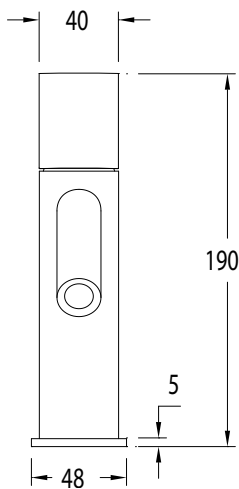

Milli Pure Basin Mixer Tap with Cirque Textured Handle (6*)

SPECIFICATIONS	
Recommended Use	Domestic, Commercial, Hotel
Colour Variations	Chrome, Matte Black, Brushed Nickel, Brushed Gunmetal
Recommended Pressure Range	300 - 500Kpa
Max Continuous Working Pressure	500Kpa
Max Continuous Working Temperature	65 deg. C
Suitable for Storage Tank Hot Water	Yes
Suitable for Continuous Flow Hot Water	No
Suitable for Gravity Feed Hot Water	No
WARRANTY	
Warranty - Domestic Use	15 Years
Spare Parts Labour	1 Year

Dimensions are nominal measurements only.

Disclaimer: Products in this specification manual must by regulation be installed by licensed and registered trade people. The manufacturer/distributor reserves the right to vary specifications or delete models from their range without prior notification. Dimensions are nominal measurements only. Dimensions and set-outs listed are correct at time of publication however the manufacturer/distributor takes no responsibility for printing errors.